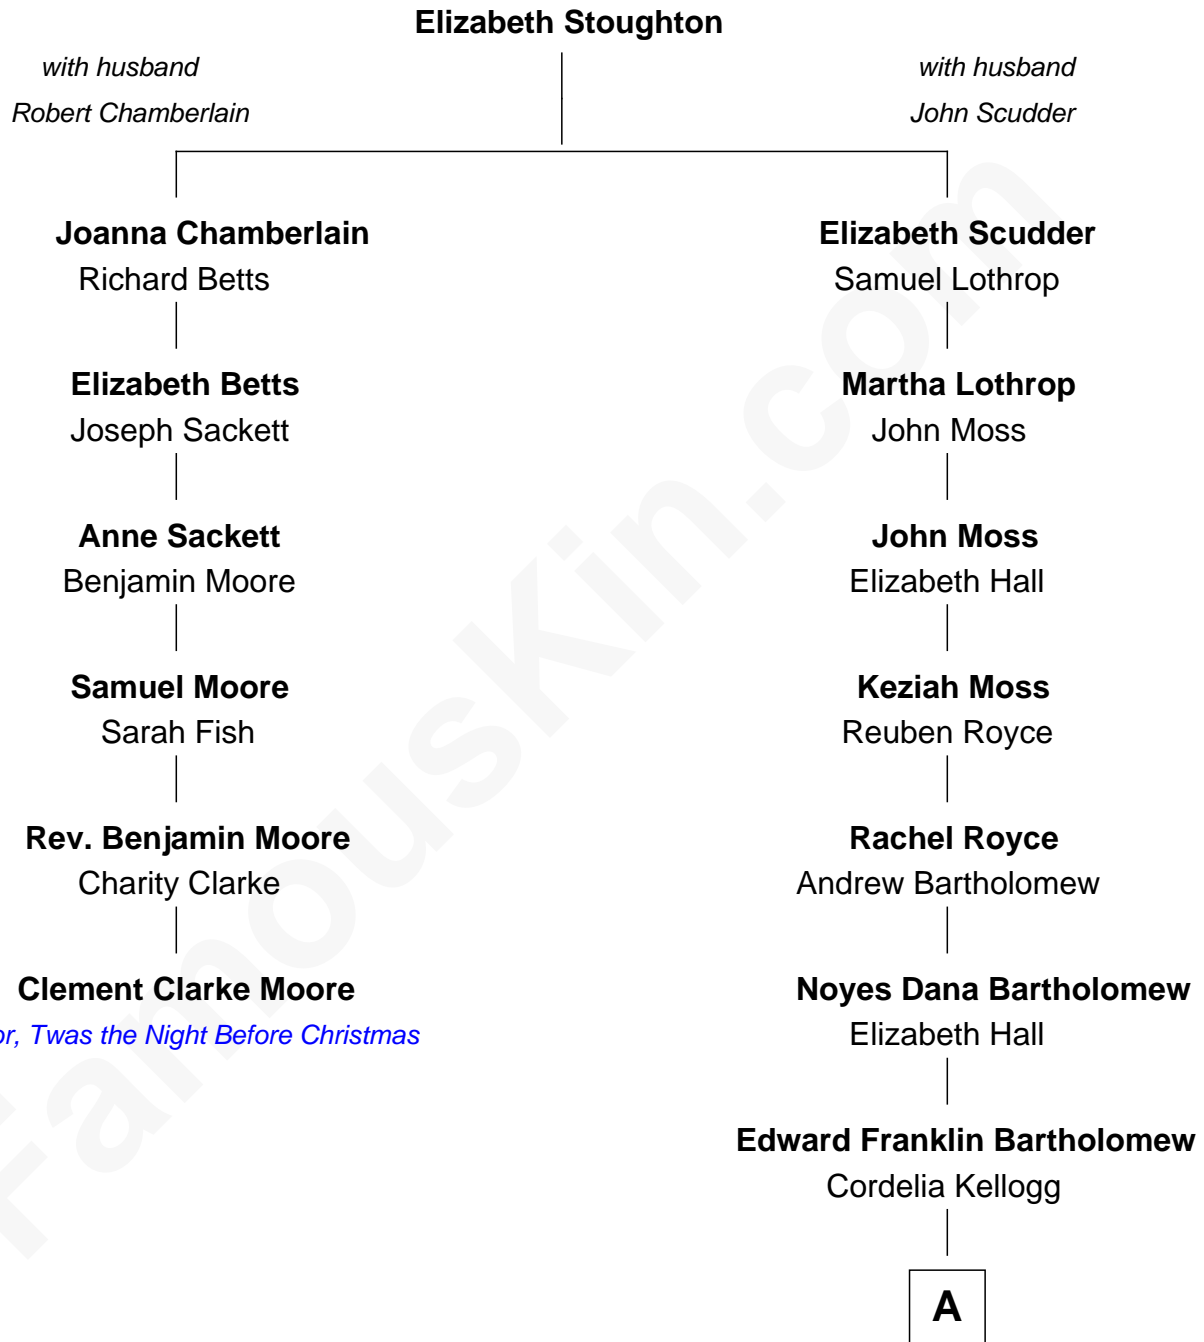

# FamousKin.com

## Relationship Chart of Clement Clarke Moore

*Author of "Twas the Night Before Christmas"*

5th cousin 5 times removed of

**Clint Eastwood**

*TV & Film Actor and Director*

**A**

—  
**Sophia Aurelia Bartholomew**