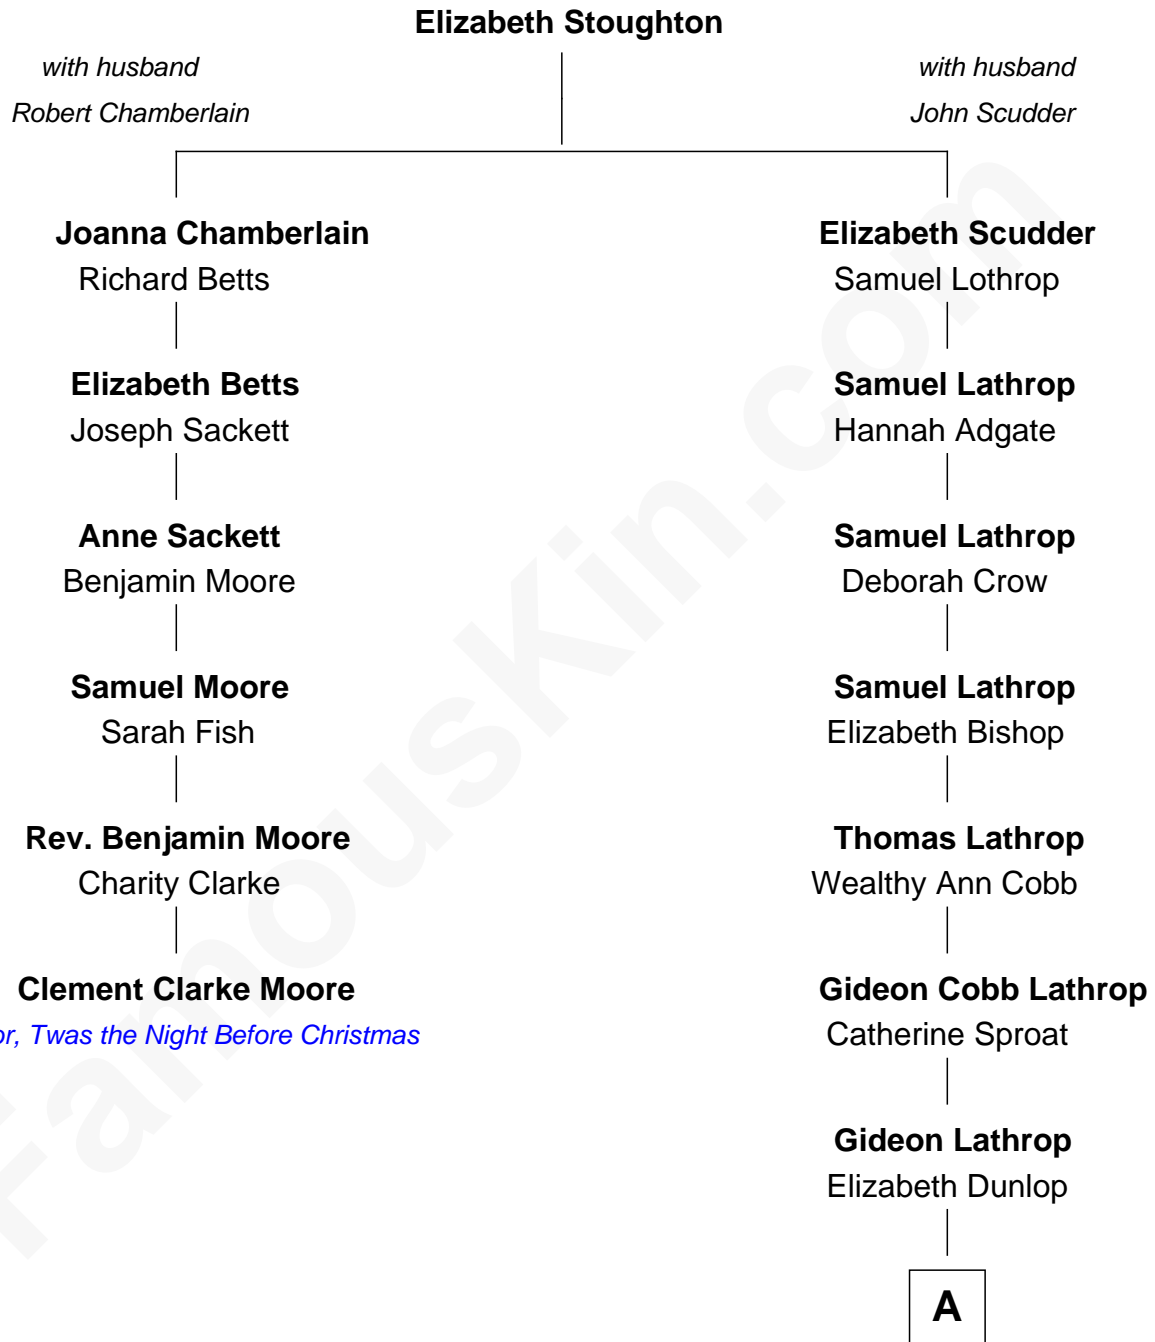

## Relationship Chart of

### Clement Clarke Moore

*Author of "Twas the Night Before Christmas"*

5th cousin 5 times removed of

**Ann B. Davis**

*TV Actress*

**A**

**Helen Elizabeth Lathrop**

Francis H. Stott