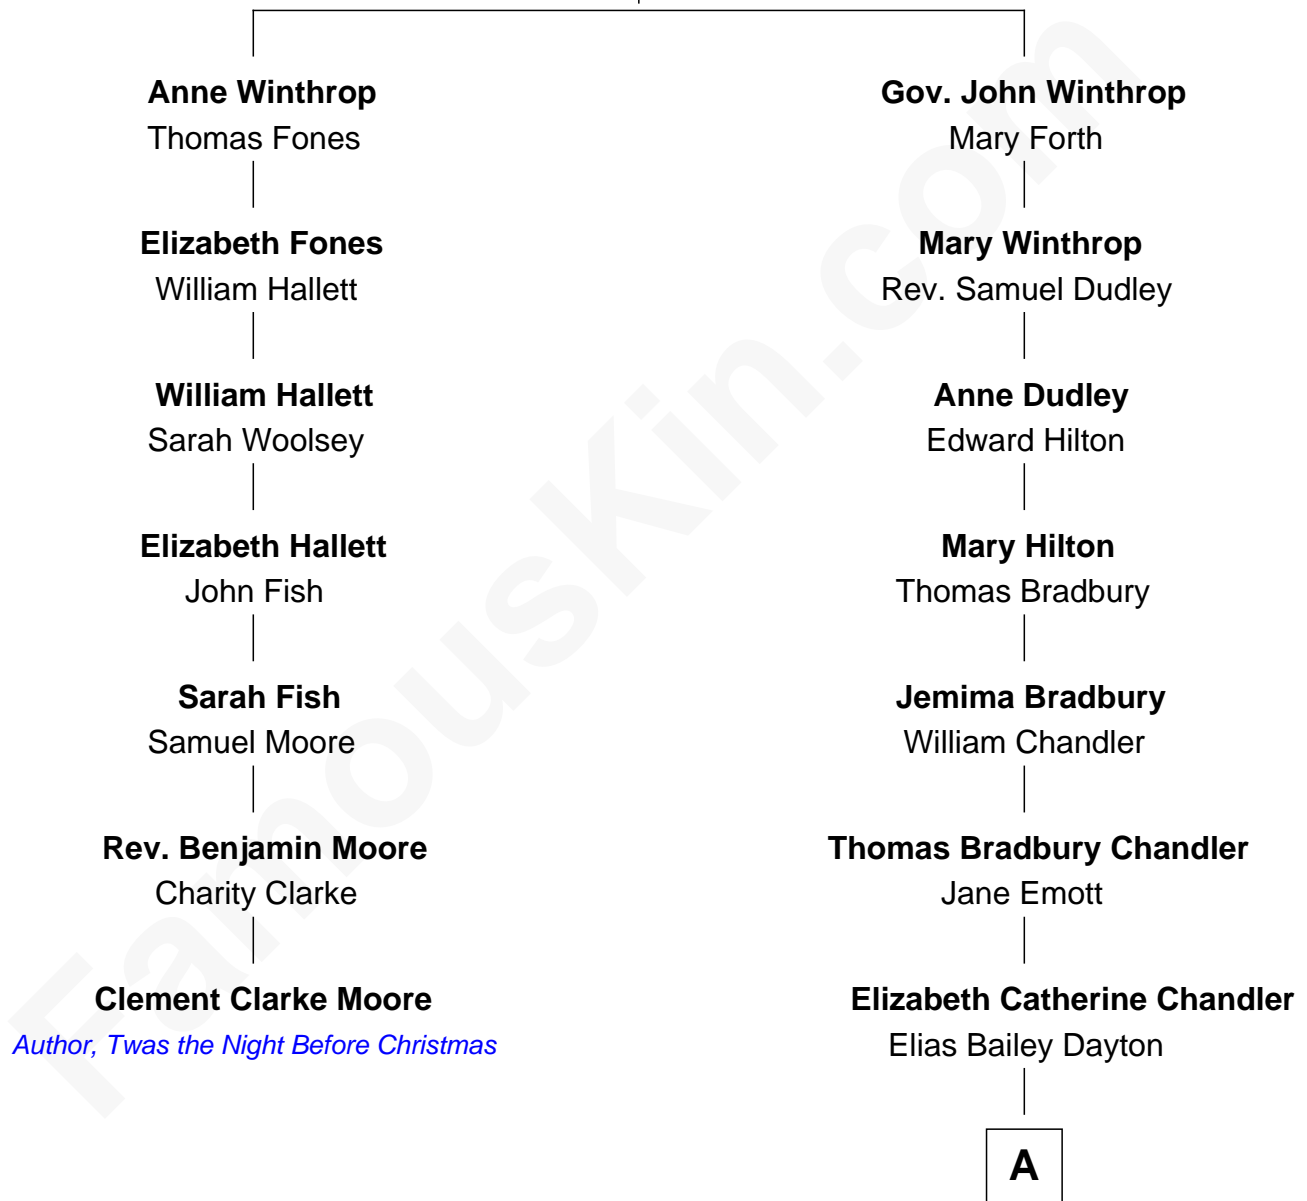

## Relationship Chart of

### Clement Clarke Moore

*Author of "Twas the Night Before Christmas"*

6th cousin 6 times removed of

**Christopher Reeve**  
*Movie Actor*

**Adam Winthrop**  
Anne Browne

**A**

|  
**Aaron Ogden Dayton**

Mary B. Tuft