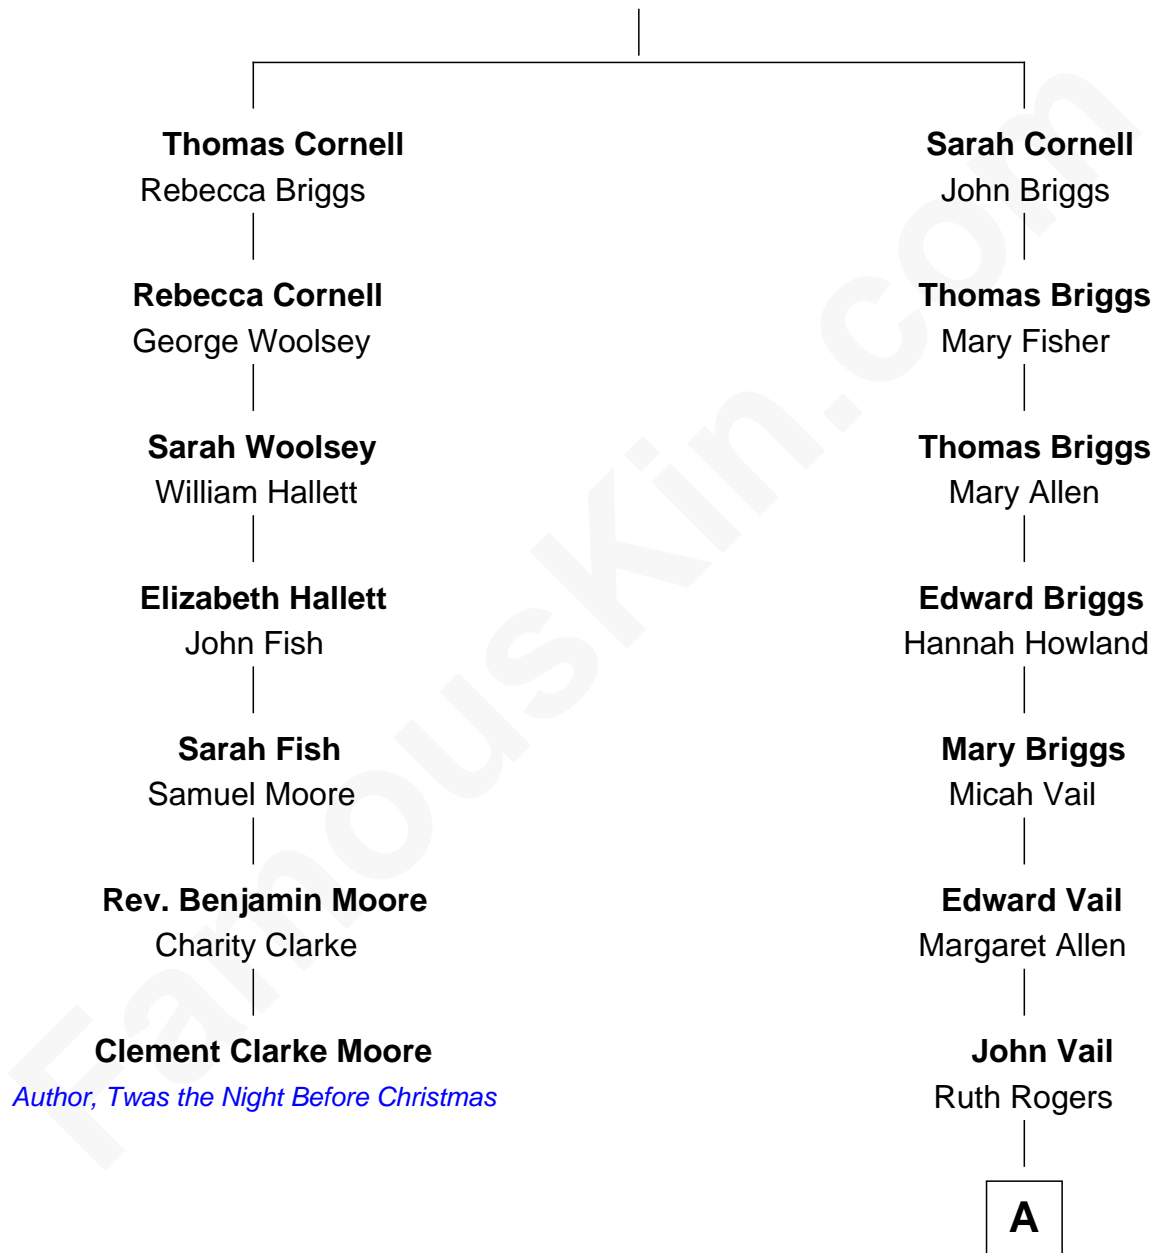

FamousKin.com

Relationship Chart of Clement Clarke Moore

Author of "Twas the Night Before Christmas"

6th cousin 4 times removed of

Christopher Lloyd
Movie Actor

----- Cornell

A

Samantha Vail
Henry Griffith Lapham

Lewis Henry Lapham
Antoinette N. Dearborn

Ruth Lapham
Samuel R. Lloyd

Christopher Lloyd
Movie Actor