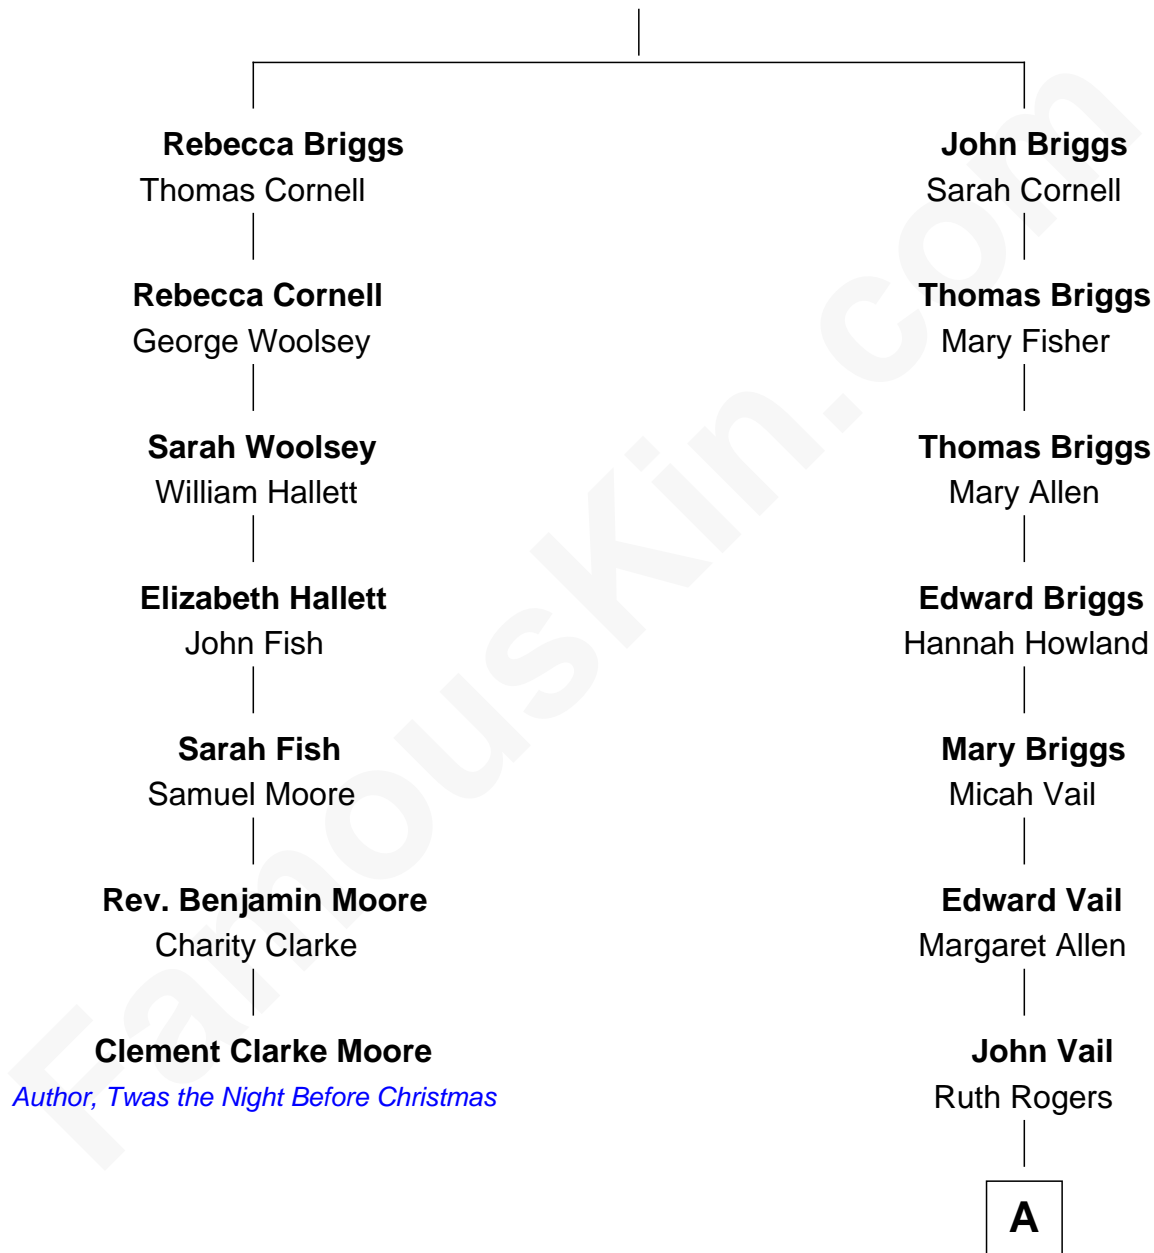

## Relationship Chart of Clement Clarke Moore

*Author of "Twas the Night Before Christmas"*

6th cousin 2 times removed of

**Lewis Henry Lapham**  
*Co-Founder of Texaco*

Henry Briggs

A

|  
**Samantha Vail**  
Henry Griffith Lapham