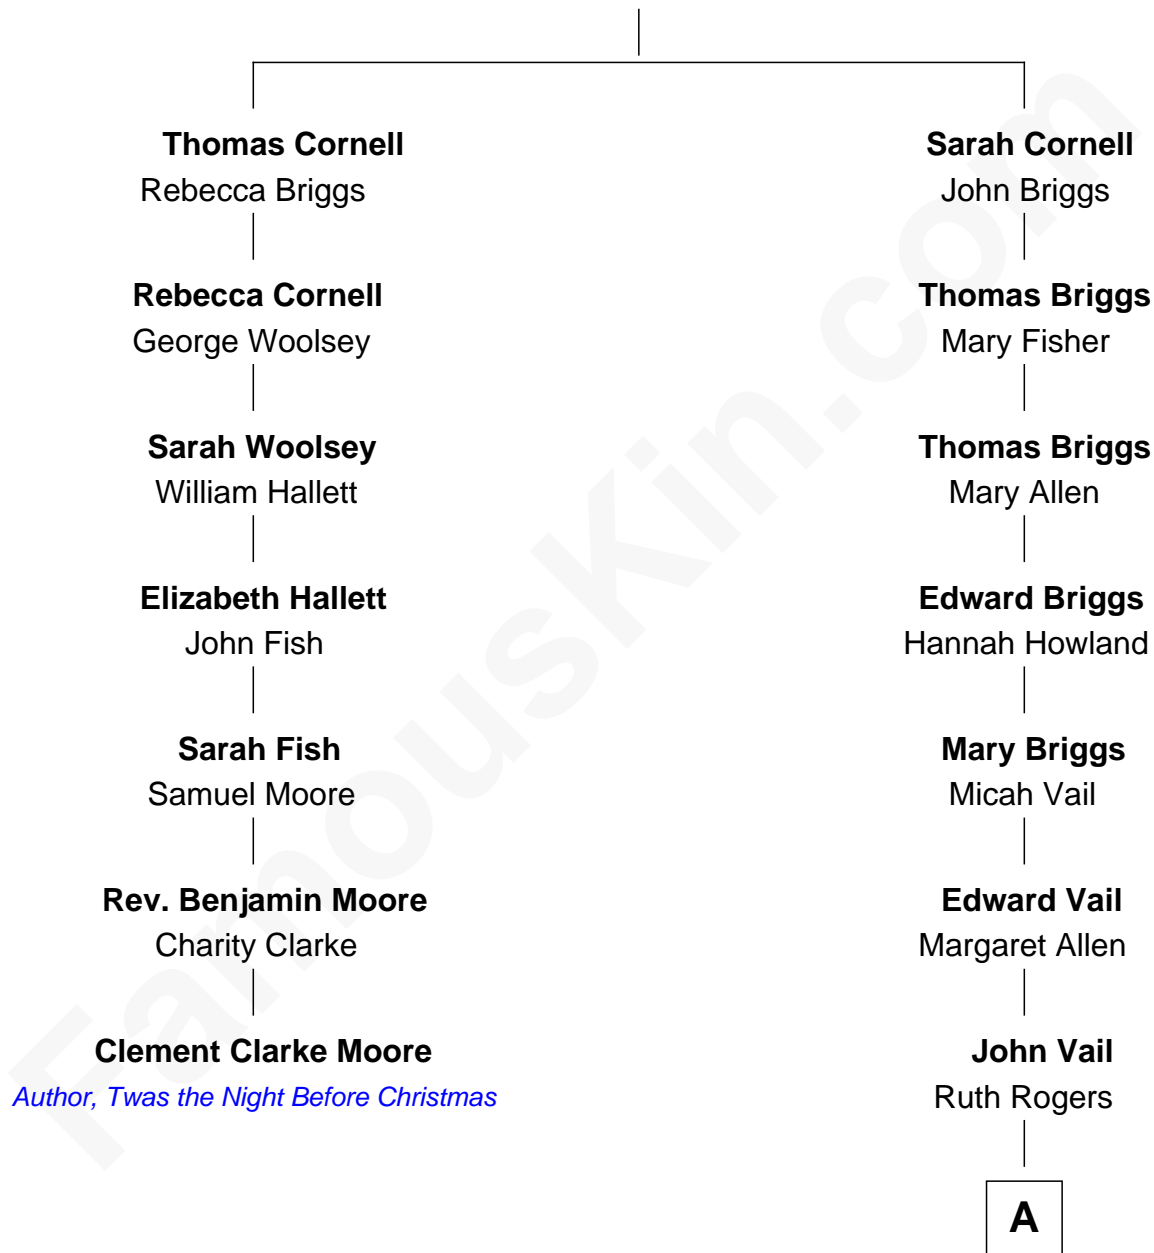

FamousKin.com
Relationship Chart of
Clement Clarke Moore

Author of "Twas the Night Before Christmas"

6th cousin 2 times removed of

Lewis Henry Lapham
Co-Founder of Texaco

----- Cornell

A

Samantha Vail
Henry Griffith Lapham