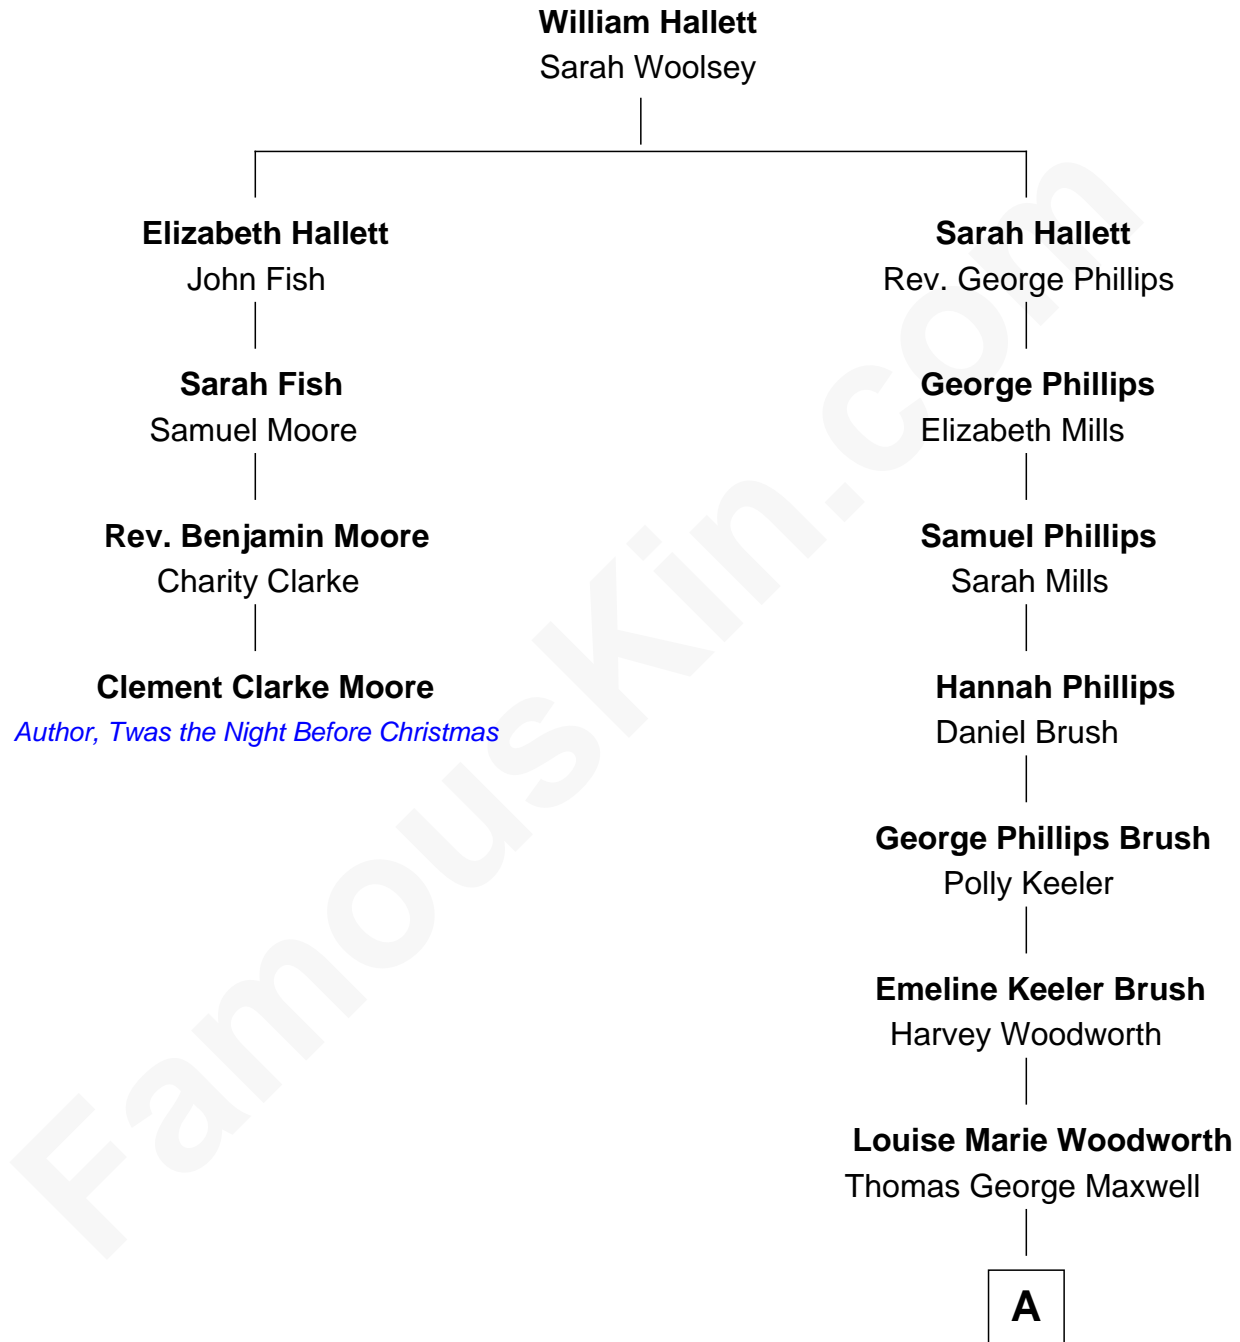

FamousKin.com

Relationship Chart of Clement Clarke Moore

Author of "Twas the Night Before Christmas"

3rd cousin 7 times removed of

Bill Gates

Founder of Microsoft

A

James W. Maxwell

Belle Oakley

James Willard Maxwell

Adelle Thompson

Mary A. Maxwell

William Henry Gates

Bill Gates

Founder of Microsoft

FamousKin.com