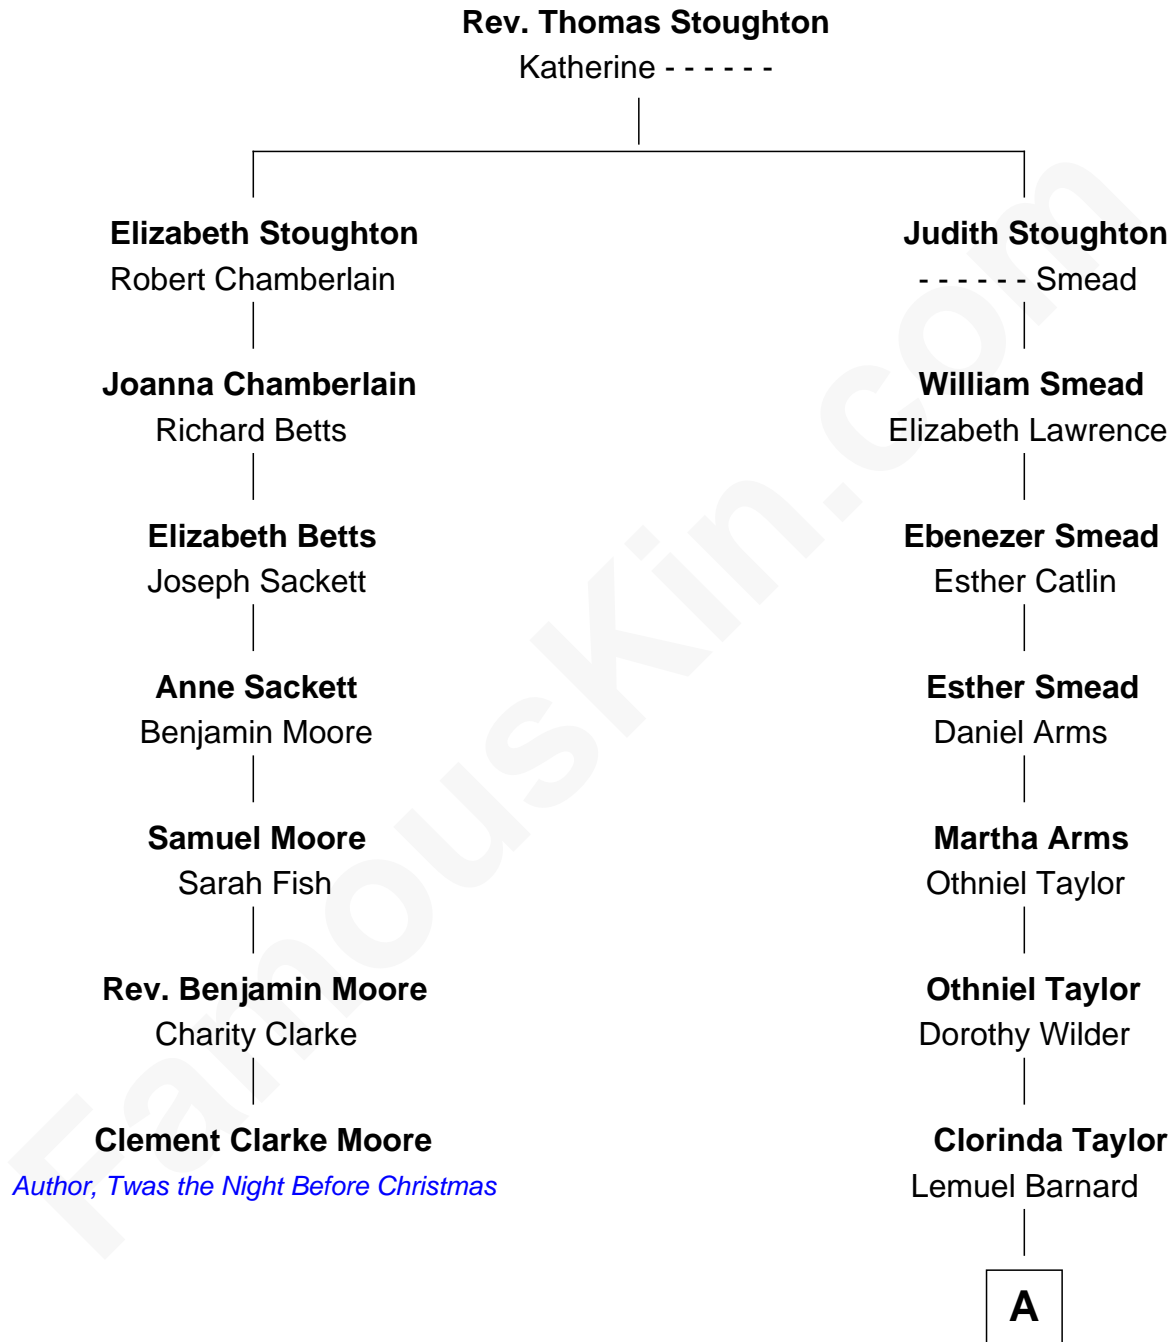

FamousKin.com

Relationship Chart of

Clement Clarke Moore

Author of "Twas the Night Before Christmas"

6th cousin 4 times removed of

Lillian Gish

Stage, TV and Movie Actress

A

—
Emily Ward Barnard

Samuel H. Robinson

—
Elizabeth Ellen Robinson

Henry C. McConnell

—
Mary Robinson McConnell

James Lee Gish

—
Lillian Gish

Stage, TV and Movie Actress