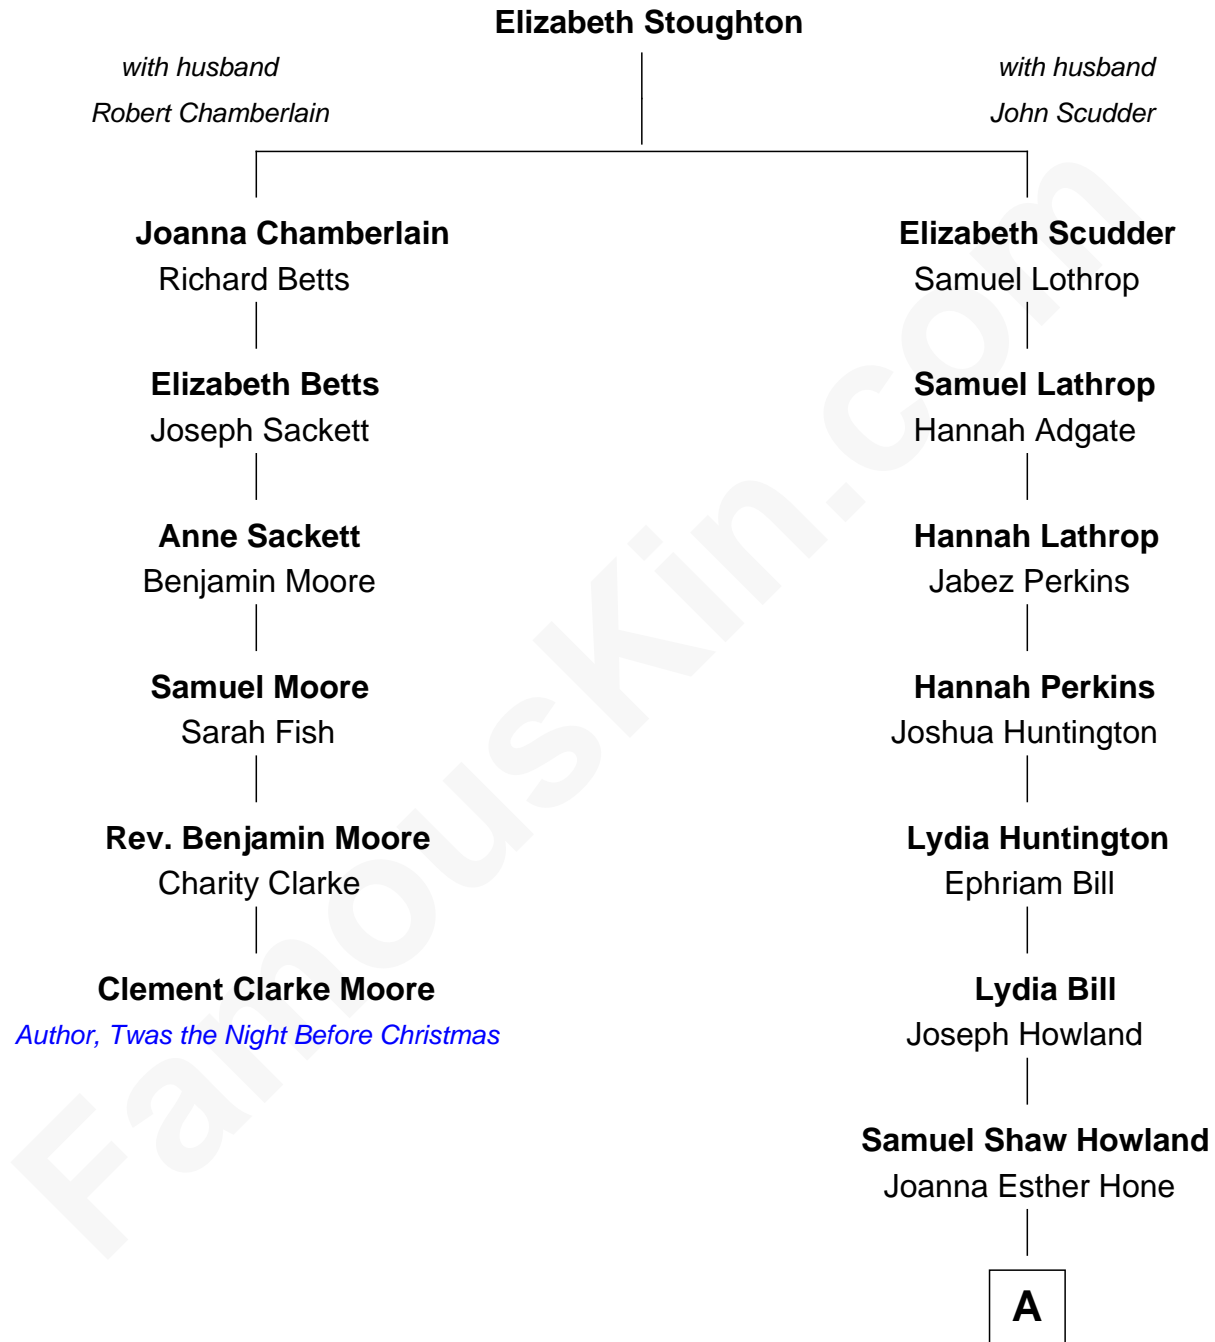

FamousKin.com

Relationship Chart of Clement Clarke Moore

Author of "Twas the Night Before Christmas"

5th cousin 5 times removed of

Louis Auchincloss

Author

A

Caroline Howland
Charles Handy Russell

Joanna Hone Russell
John Winthrop Auchincloss

Joseph Howland Auchincloss
Priscilla Dixon Stanton

Louis Auchincloss
Author

FamousKin.com