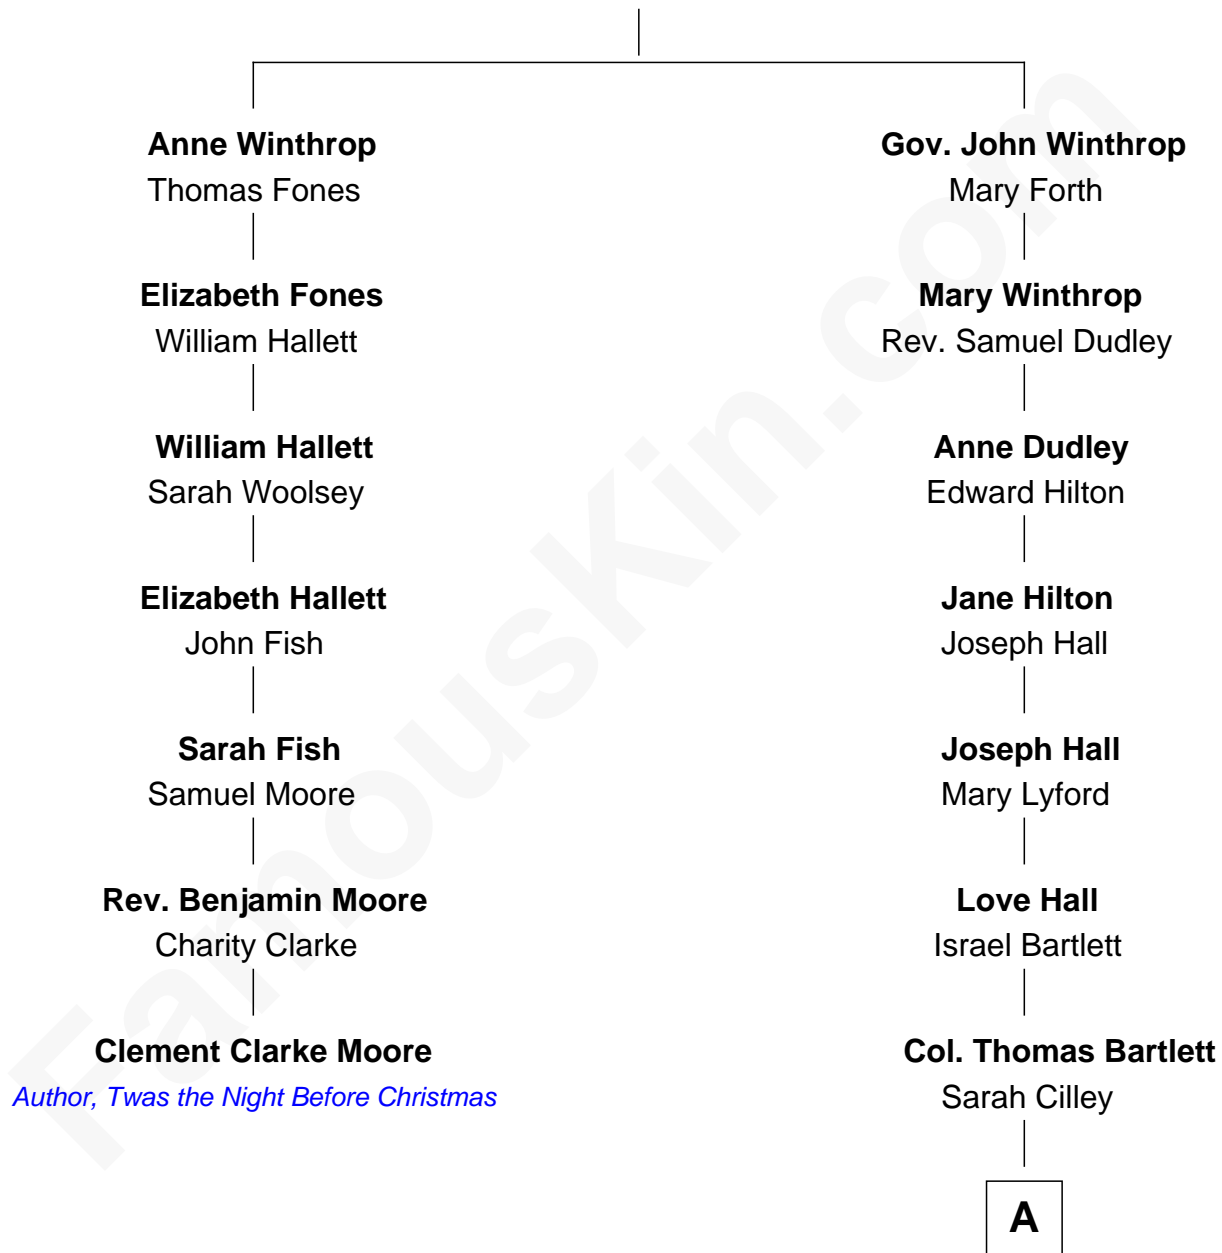

## Relationship Chart of Clement Clarke Moore

Author of "Twas the Night Before Christmas"

6th cousin 5 times removed of

**Alan Shepard**

Mercury and Apollo Astronaut

**Adam Winthrop**

Anne Browne

**A**

**Bradbury Bartlett**

Mary True

**Thomas Bradbury Bartlett**

Victoria Elizabeth Williams Cilley

**Annie Elizabeth Bartlett**

Frederick Johnson Shepard

**Alan Bartlett Shepard**

Pauline Renza Emerson

**Alan Shepard**

*Mercury and Apollo Astronaut*

FamousKin.com