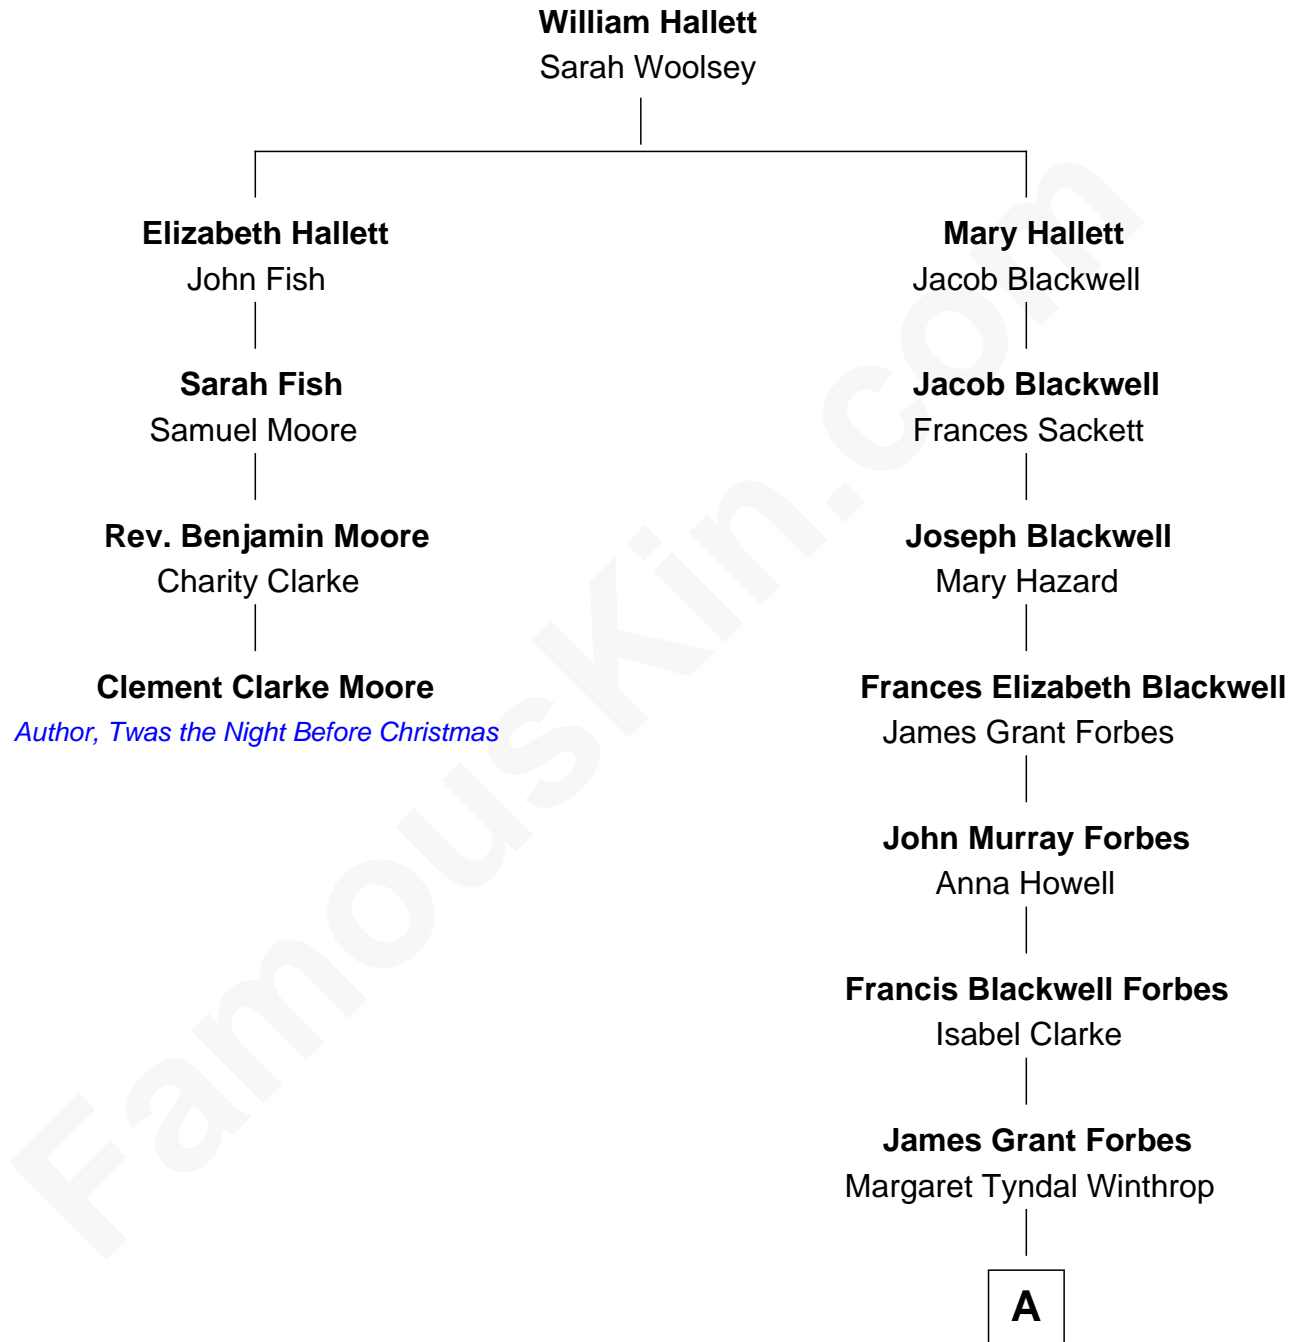

FamousKin.com

Relationship Chart of Clement Clarke Moore

Author of "Twas the Night Before Christmas"

3rd cousin 5 times removed of

John Kerry

68th U.S. Secretary of State

A

|
Rosemary Isabel Forbes

Richard John Kerry

|
John Kerry

68th U.S. Secretary of State

FamousKin.com