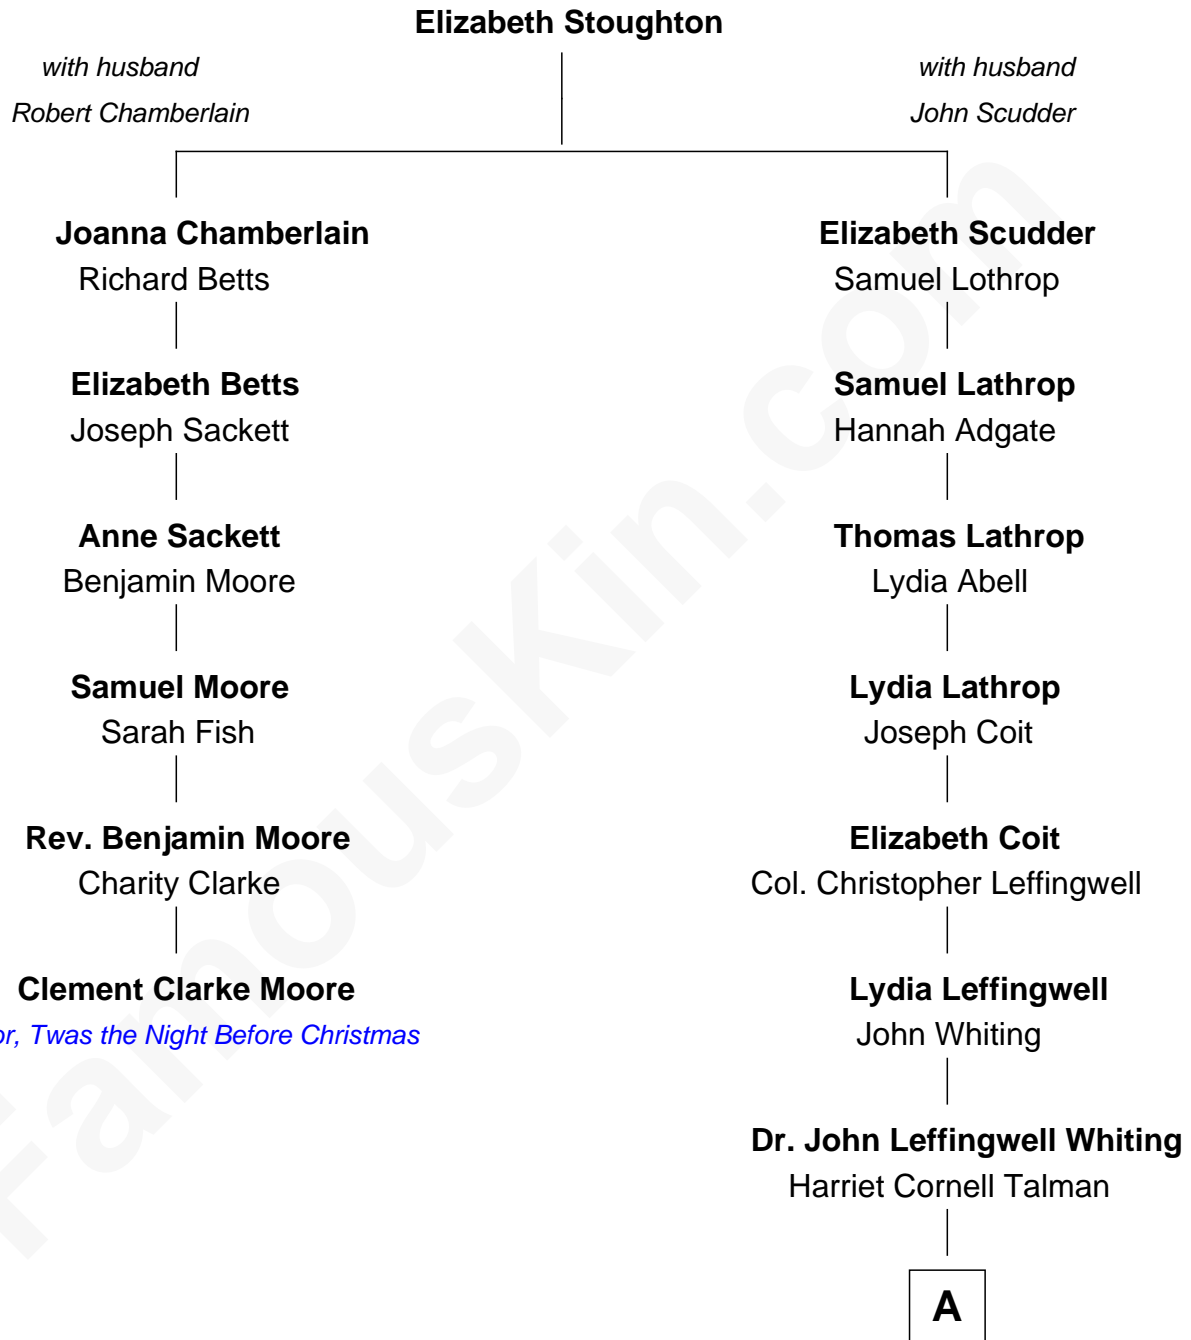

FamousKin.com

Relationship Chart of Clement Clarke Moore

Author of "Twas the Night Before Christmas"

5th cousin 6 times removed of

Adlai Stevenson III
U.S. Senator from Illinois

A

|
John Talman Whiting

Mary Sophia Hill

|
Mary DeGama Whiting

William Borden

|
John Borden

Ellen Wallace Waller

|
Ellen Borden

Adlai Ewing Stevenson

|
Adlai Stevenson III

U.S. Senator from Illinois