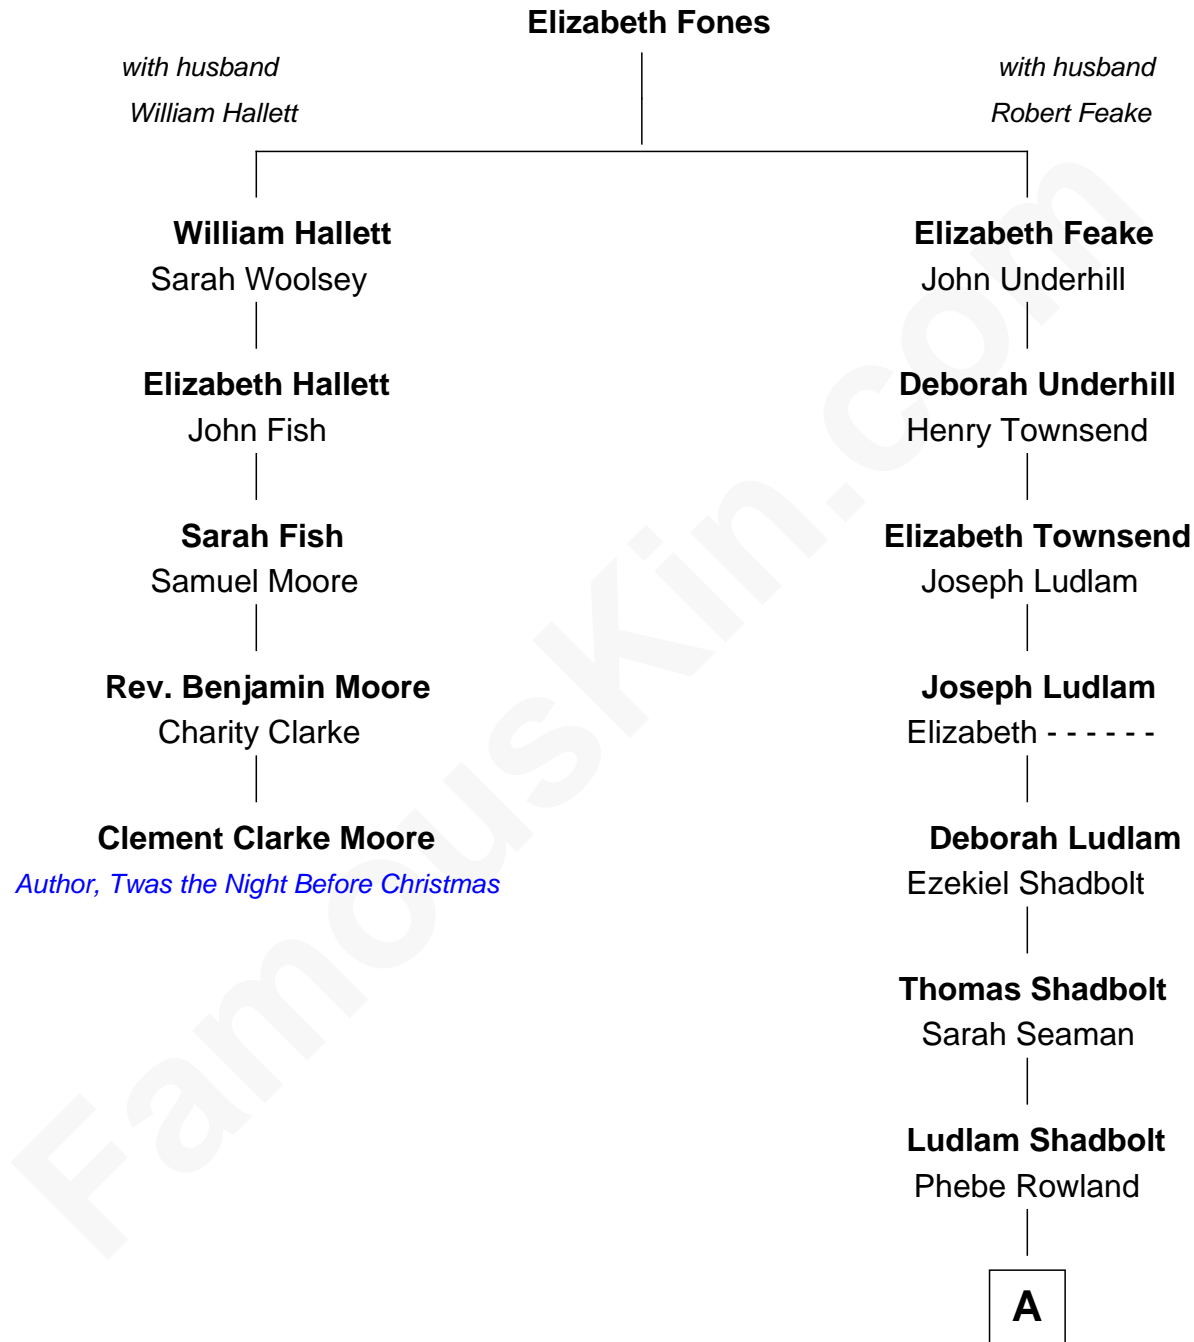

## Relationship Chart of

### Clement Clarke Moore

*Author of "Twas the Night Before Christmas"*

4th cousin 8 times removed of

**Tom Selleck**

*TV and Movie Actor*

**A**

|  
**John Shadbolt**

Ann - - - - -

|  
**Phebe Shadbolt**

John F. Fricke

|  
**Mary Clementine Fricke**

Samuel H. Selleck

|  
**George Samuel Selleck**

Nellie Louisa Fife

|  
**Robert Dean Selleck**

Martha Jagger