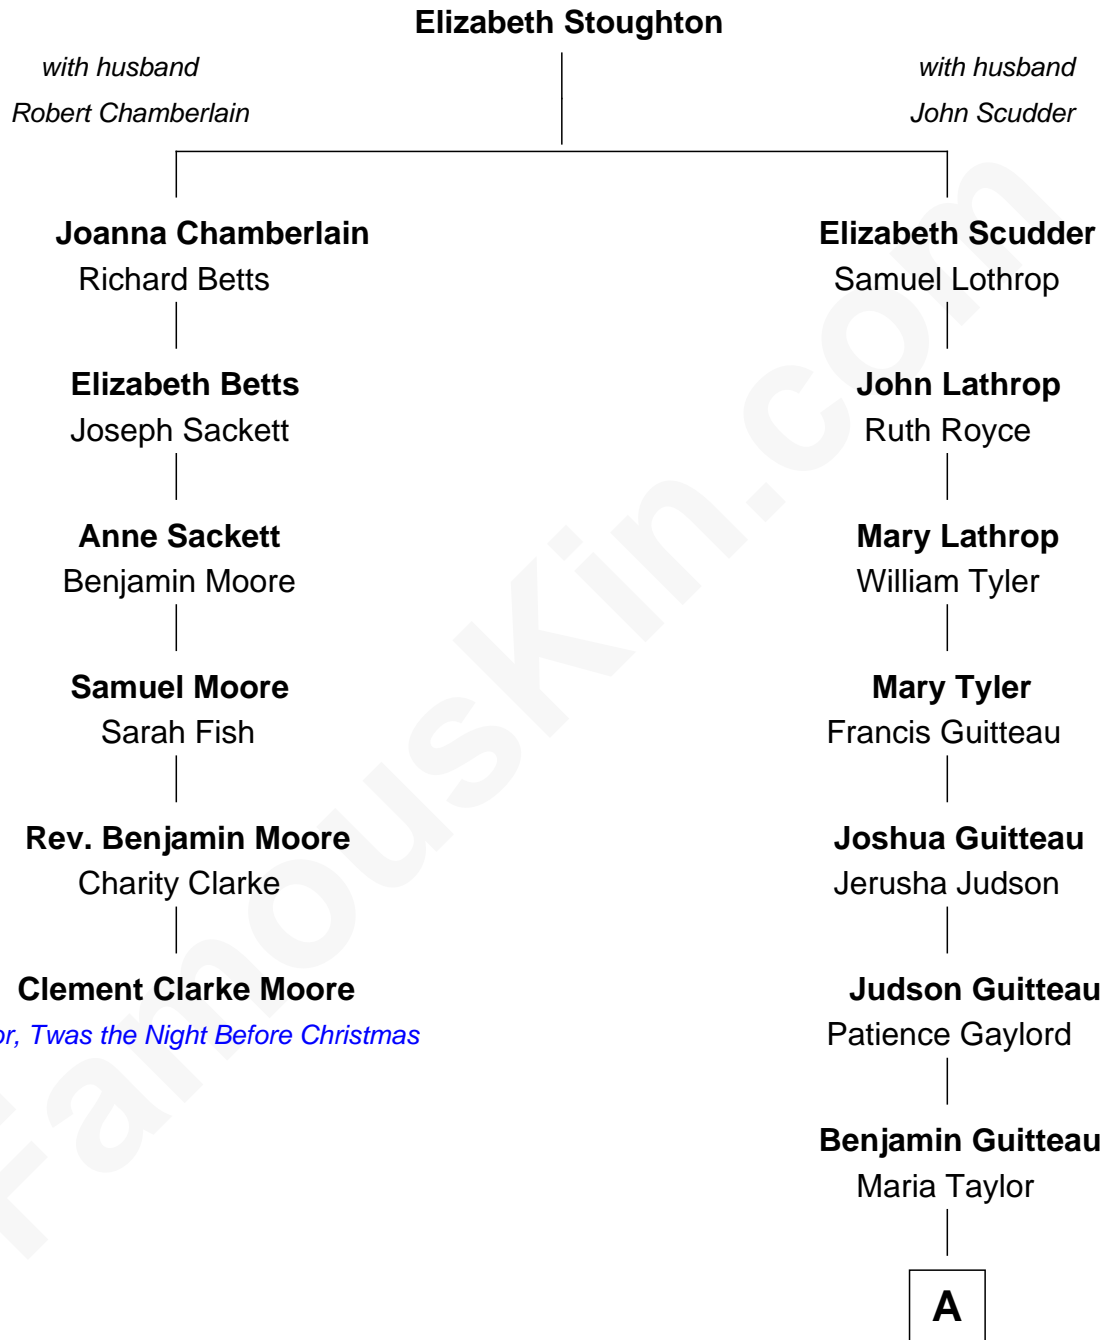

# FamousKin.com

## Relationship Chart of Clement Clarke Moore

*Author of "Twas the Night Before Christmas"*

5th cousin 5 times removed of

**Henry A. Wallace**  
*33rd U.S. Vice-President*

**A**

—  
**Emmeline Guitteau**

James Howell White