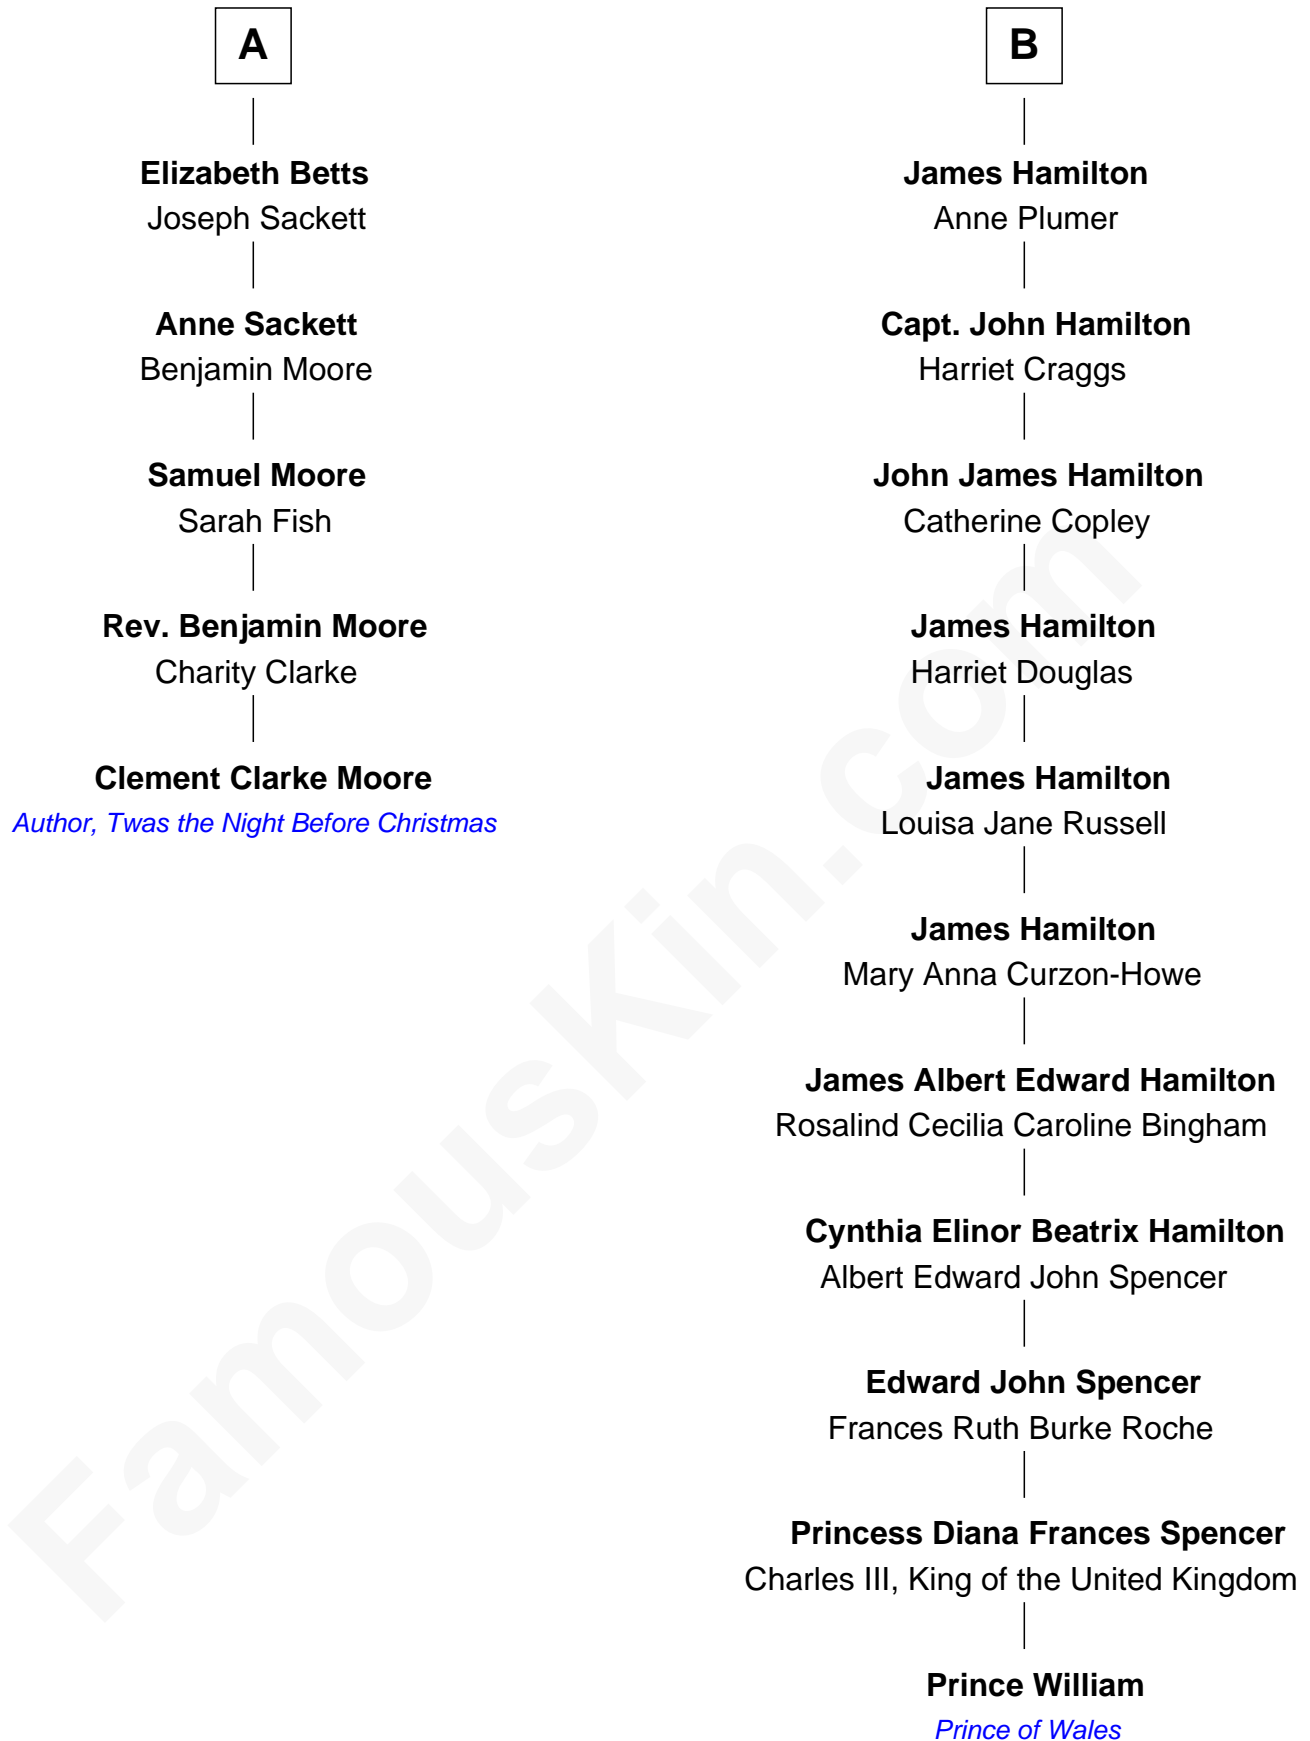

FamousKin.com

Relationship Chart of

Clement Clarke Moore

Author of "Twas the Night Before Christmas"

11th cousin 6 times removed of

Prince William
Prince of Wales

Sir John Colepepper
Agnes Gainsford

William photo by [InSapphoWeTrust](#) [\(CC BY-SA 2.0\)](#)