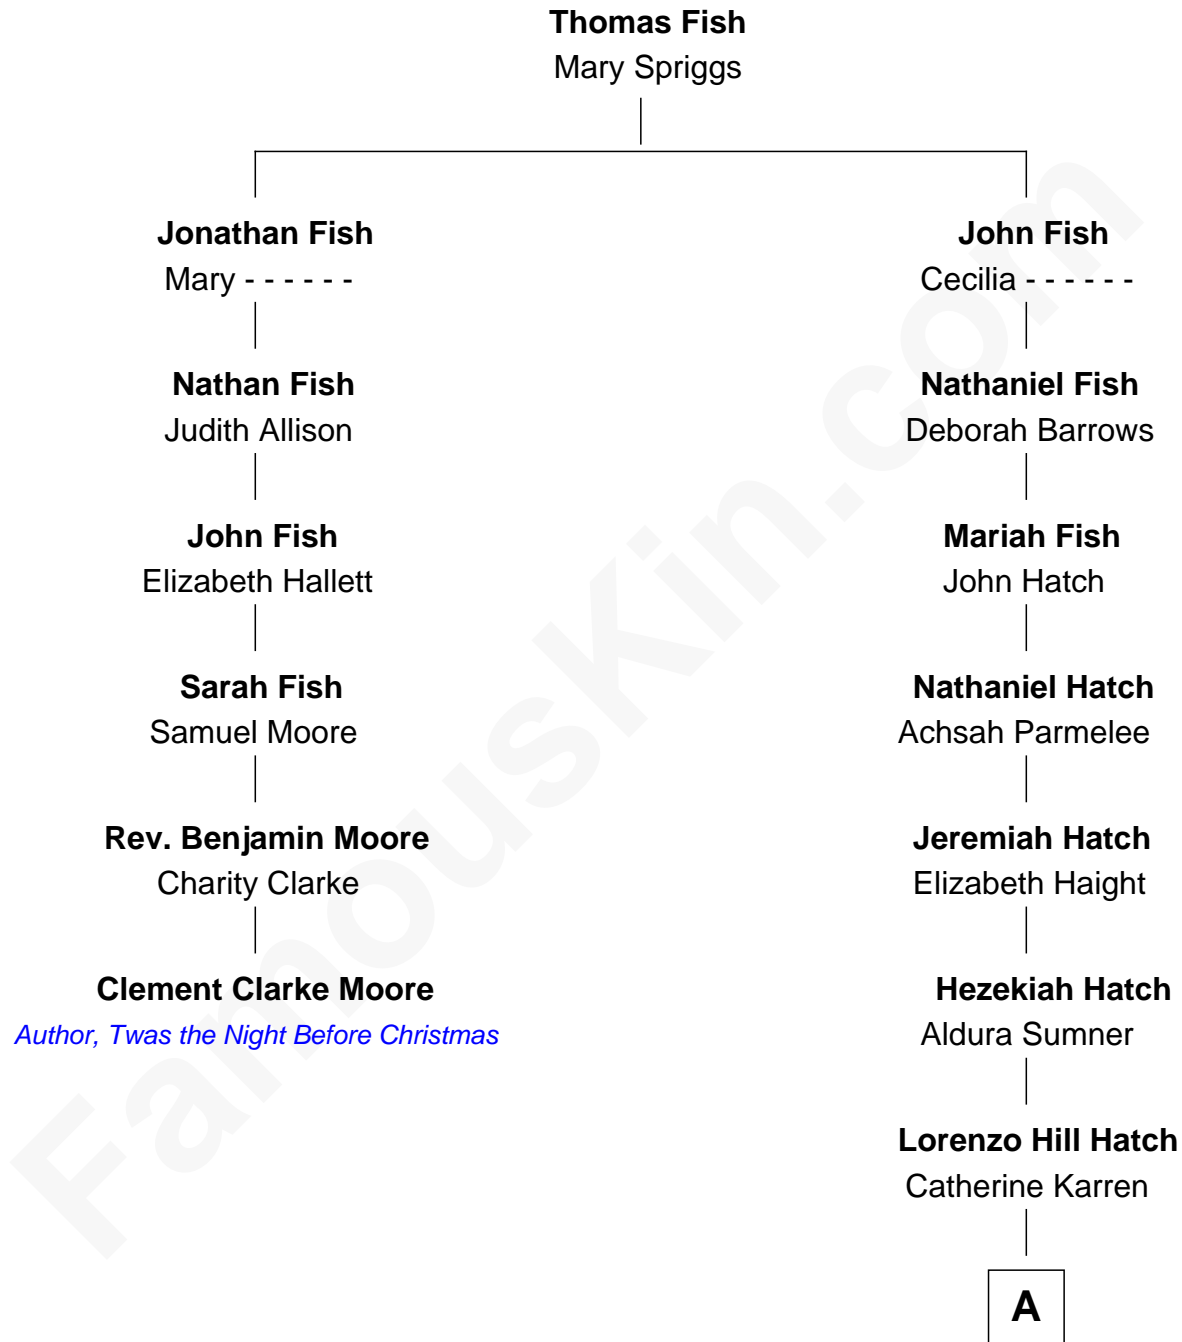

# FamousKin.com

## Relationship Chart of Clement Clarke Moore

*Author of "Twas the Night Before Christmas"*

5th cousin 6 times removed of

**Elizabeth Smart**

*Founder of Elizabeth Smart Foundation*

A

**Catherine Alvenia Hatch**