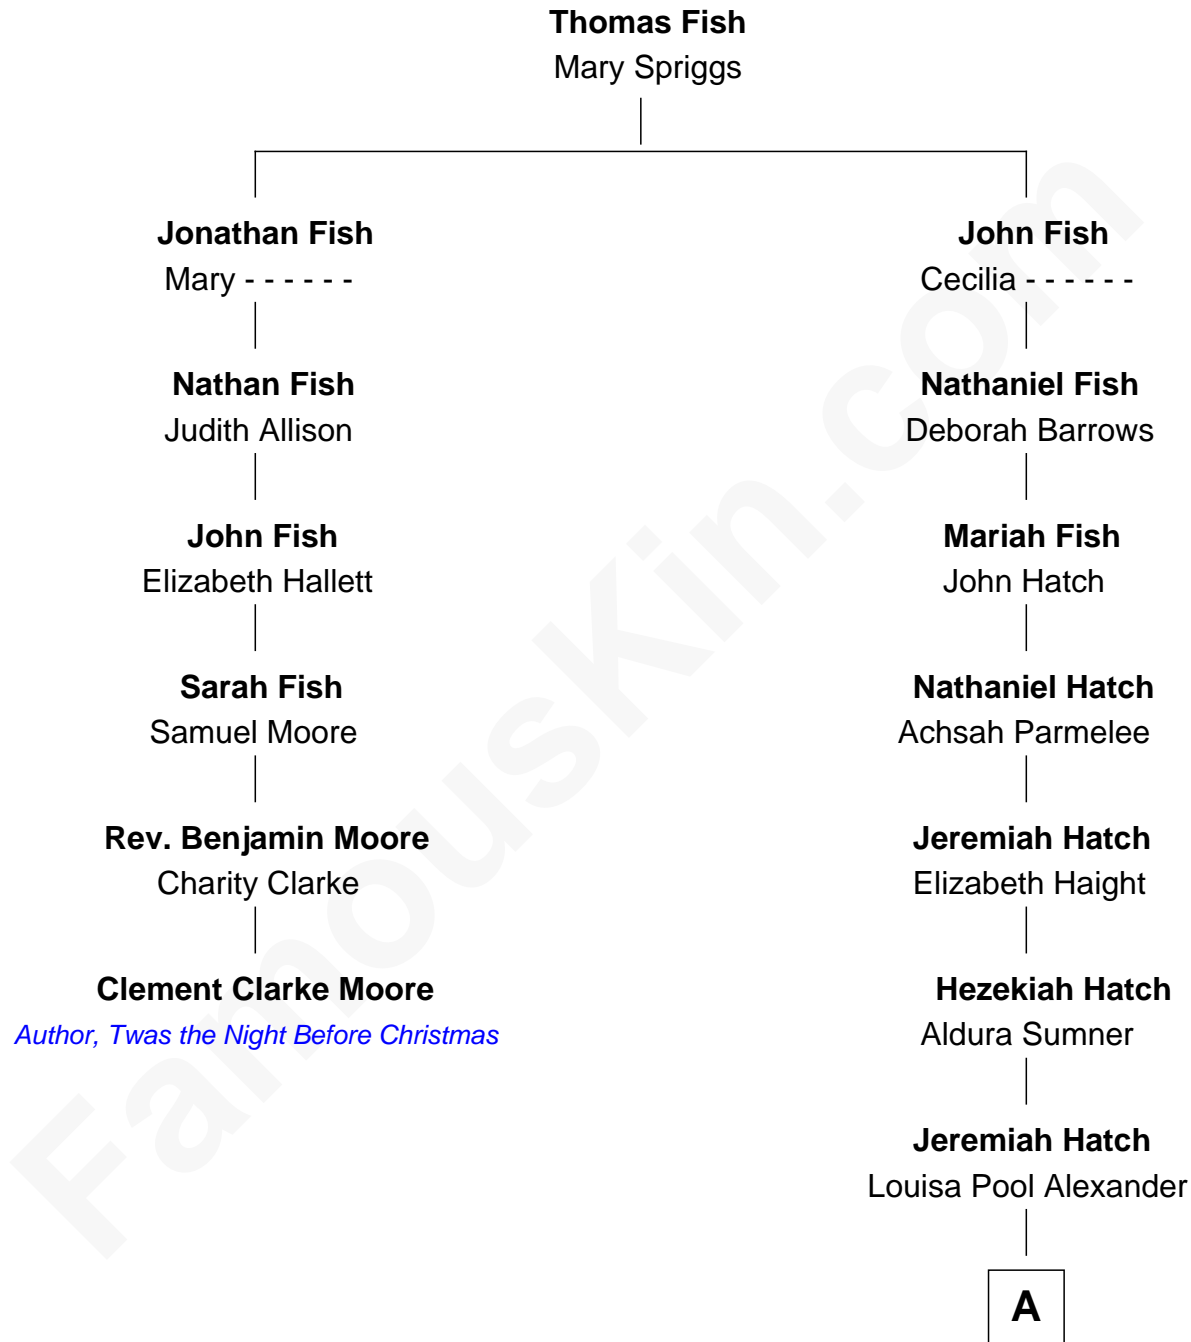

## Relationship Chart of Clement Clarke Moore

*Author of "Twas the Night Before Christmas"*

5th cousin 4 times removed of

**Orrin Hatch**

*U.S. Senator from Utah*

**A**

Josephus Hatch  
Martha Luella Thomas

Jesse Hatch  
Helen Frances Kamm

Orrin Hatch  
*U.S. Senator from Utah*

FamousKin.com