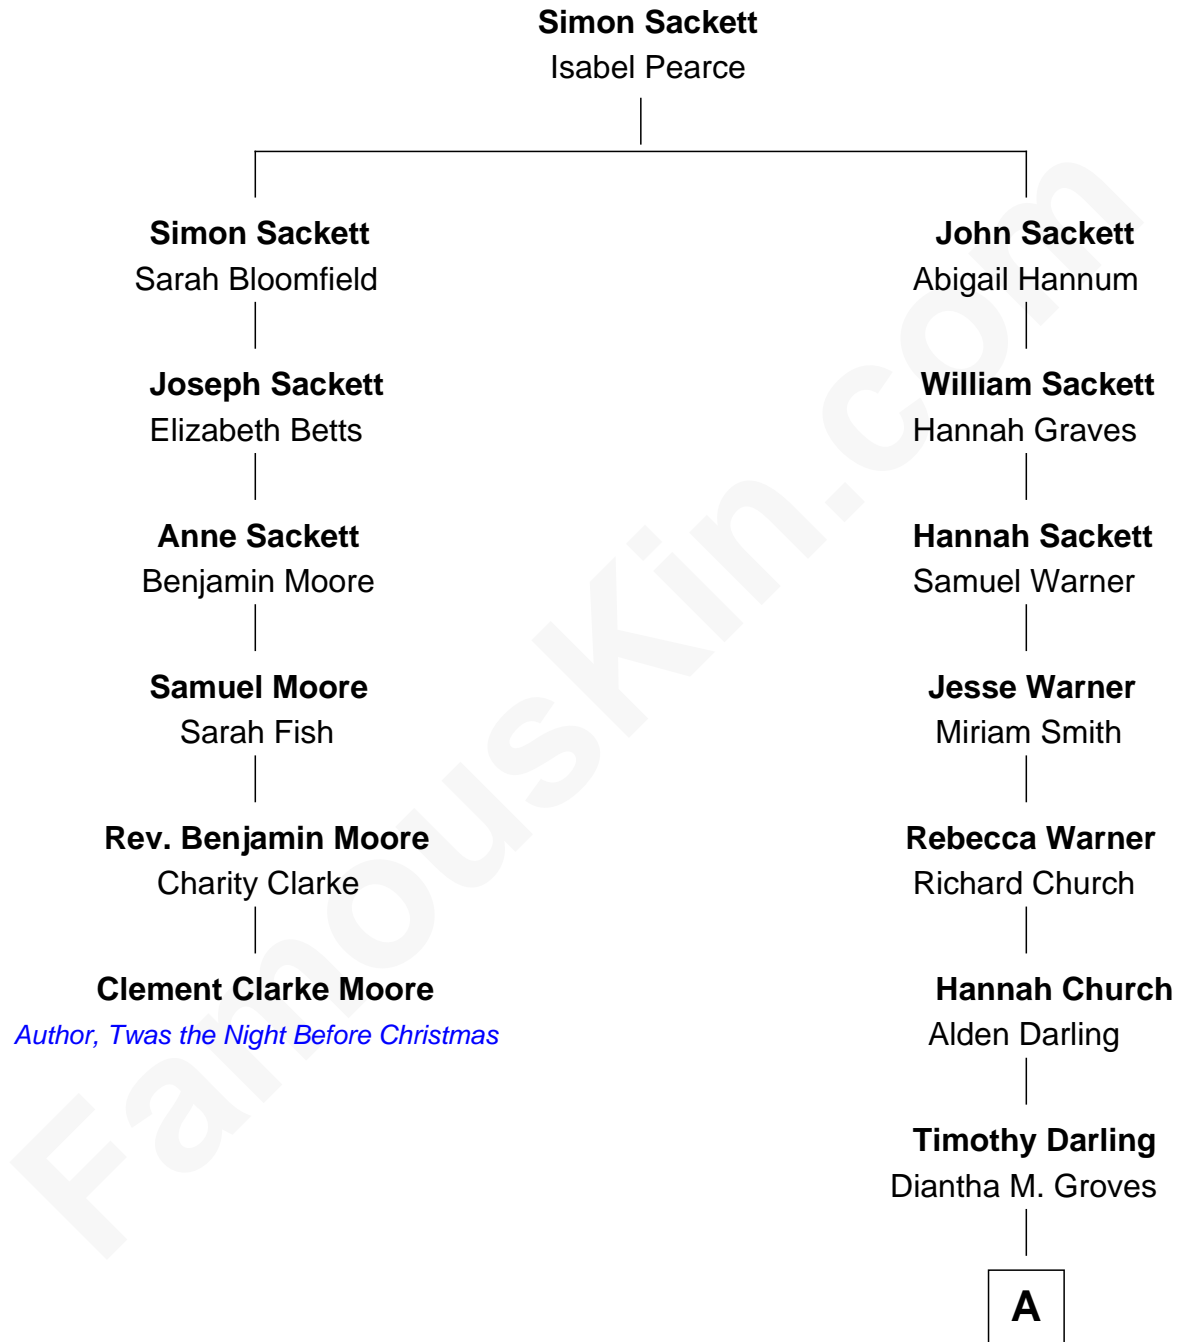

FamousKin.com

Relationship Chart of Clement Clarke Moore

Author of "Twas the Night Before Christmas"

5th cousin 3 times removed of

Ding Darling

Cartoonist and Founder of National Wildlife Federation

A

Rev. Marcellus Warner Darling