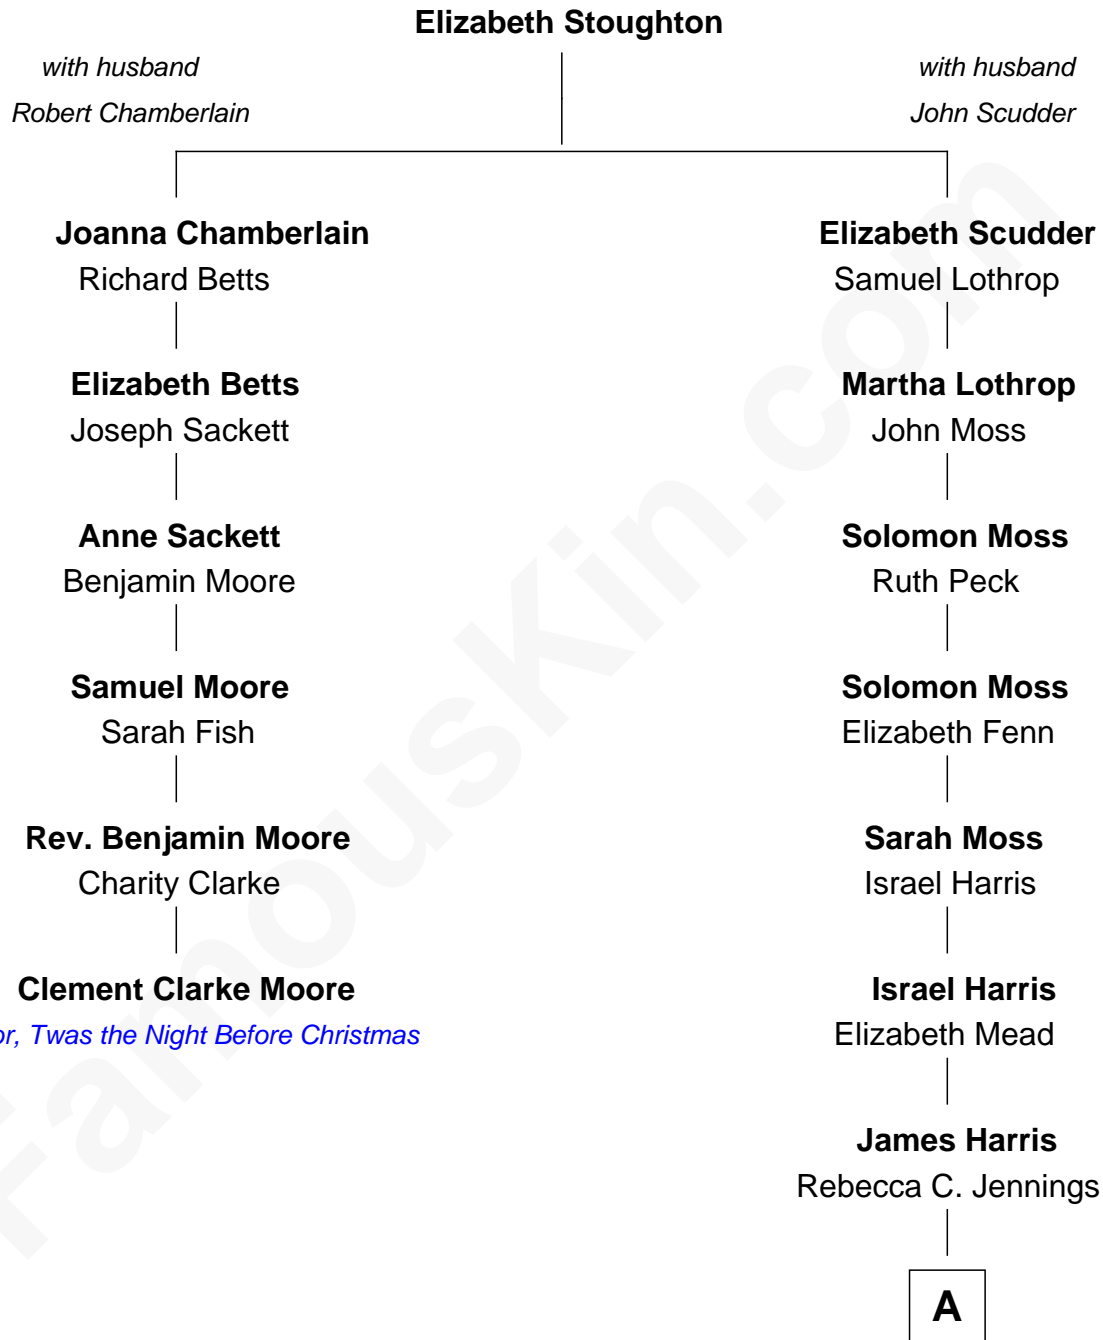

FamousKin.com

Relationship Chart of

Clement Clarke Moore

Author of "Twas the Night Before Christmas"

5th cousin 7 times removed of

Ethan Hawke

Actor, Director, Screenwriter, Novelist

A