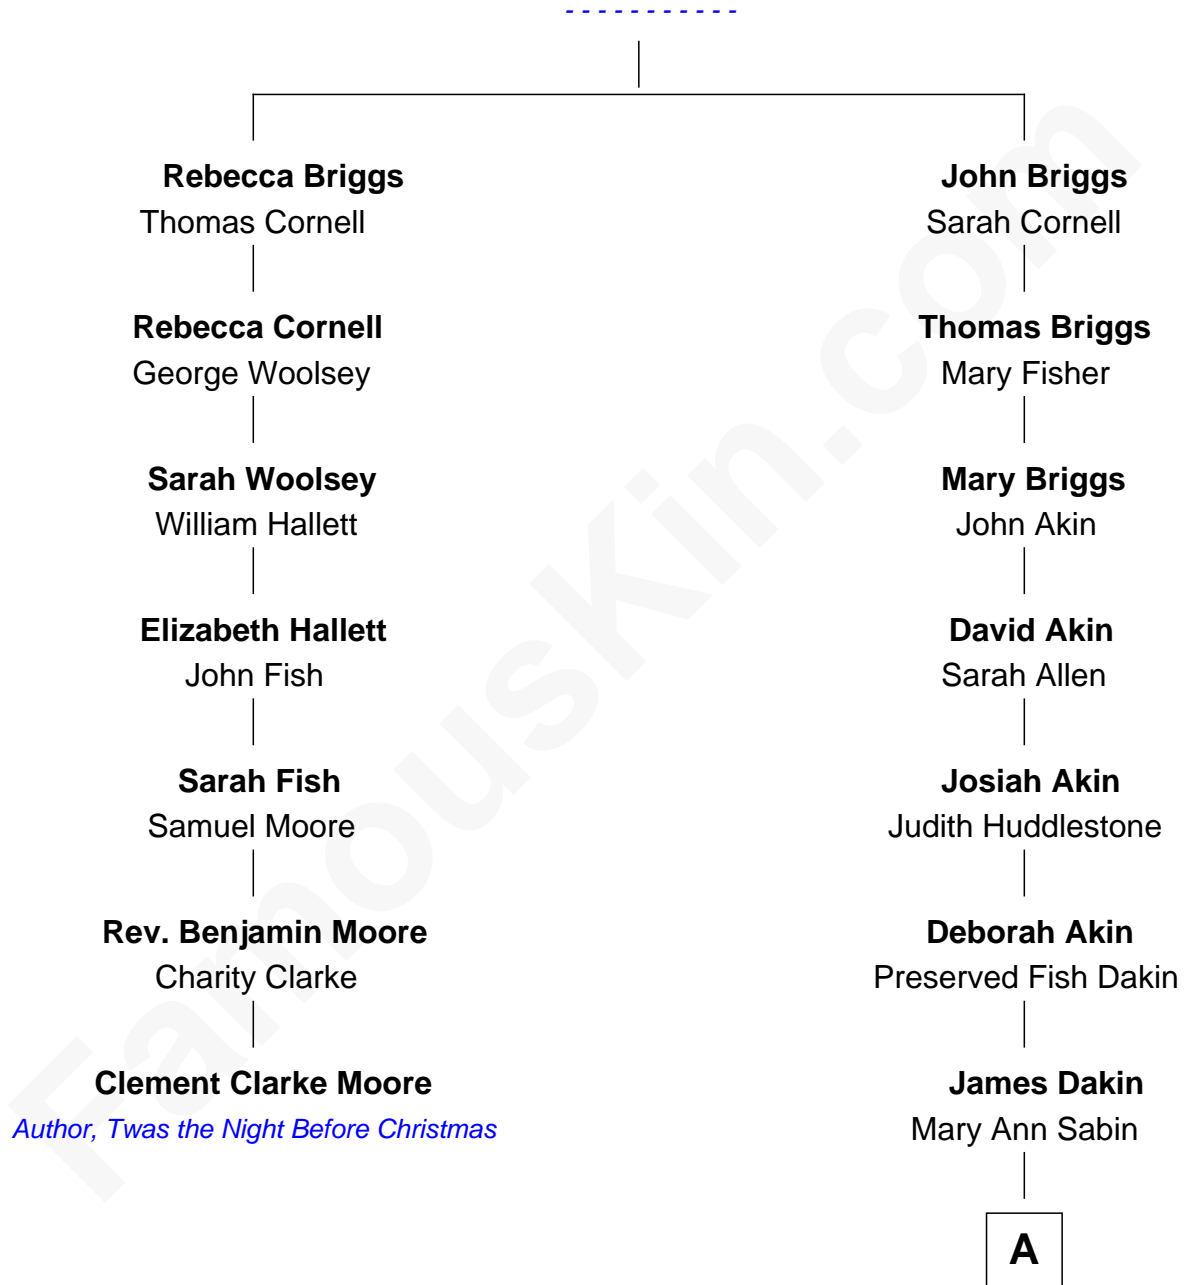

FamousKin.com

Relationship Chart of Clement Clarke Moore

Author of "Twas the Night Before Christmas"

6th cousin 6 times removed of

Ethan Hawke

Actor, Director, Screenwriter, Novelist

Henry Briggs

A

Dr. Edwin Francis Dakin

Hannah Jane Bellar

Ida Jane Dakin

George Washington Hawke

Ronald M. Hawke

Edith S. Mosher

Frank Taylor Hawke

Betty Virginia Hartsock

James Steven Hawke

Leslie Carole Green

Ethan Hawke

Movie Actor