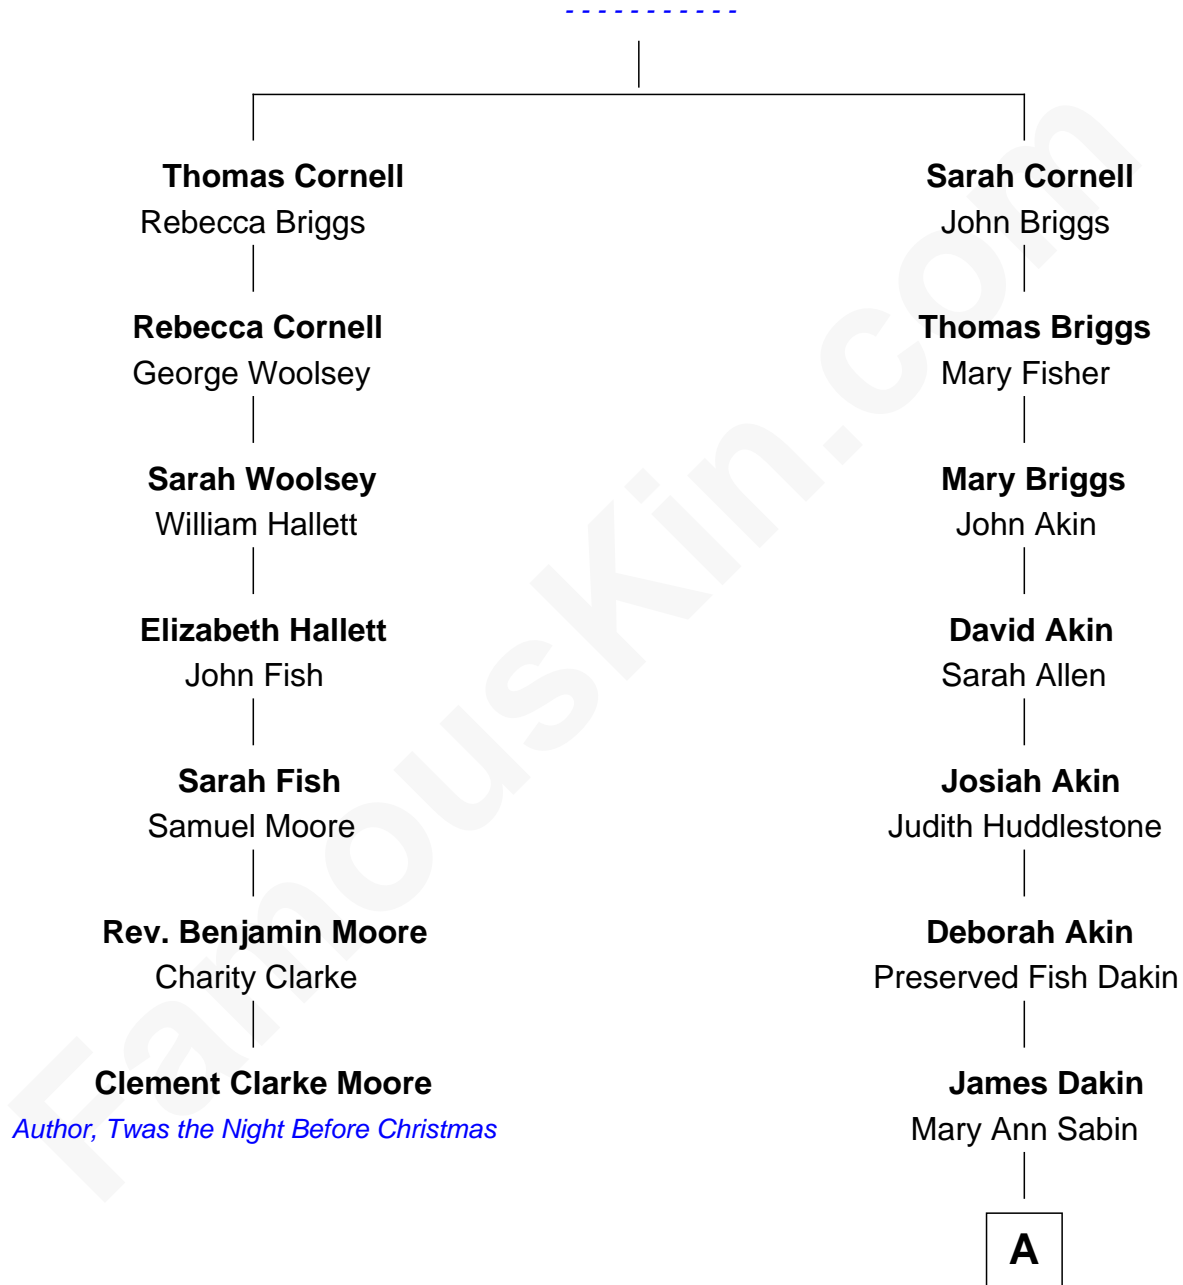

FamousKin.com

Relationship Chart of

Clement Clarke Moore

Author of "Twas the Night Before Christmas"

6th cousin 6 times removed of

Ethan Hawke

Actor, Director, Screenwriter, Novelist

----- Cornell

A

Dr. Edwin Francis Dakin

Hannah Jane Bellar

Ida Jane Dakin

George Washington Hawke

Ronald M. Hawke

Edith S. Mosher

Frank Taylor Hawke

Betty Virginia Hartsock

James Steven Hawke

Leslie Carole Green

Ethan Hawke

Movie Actor