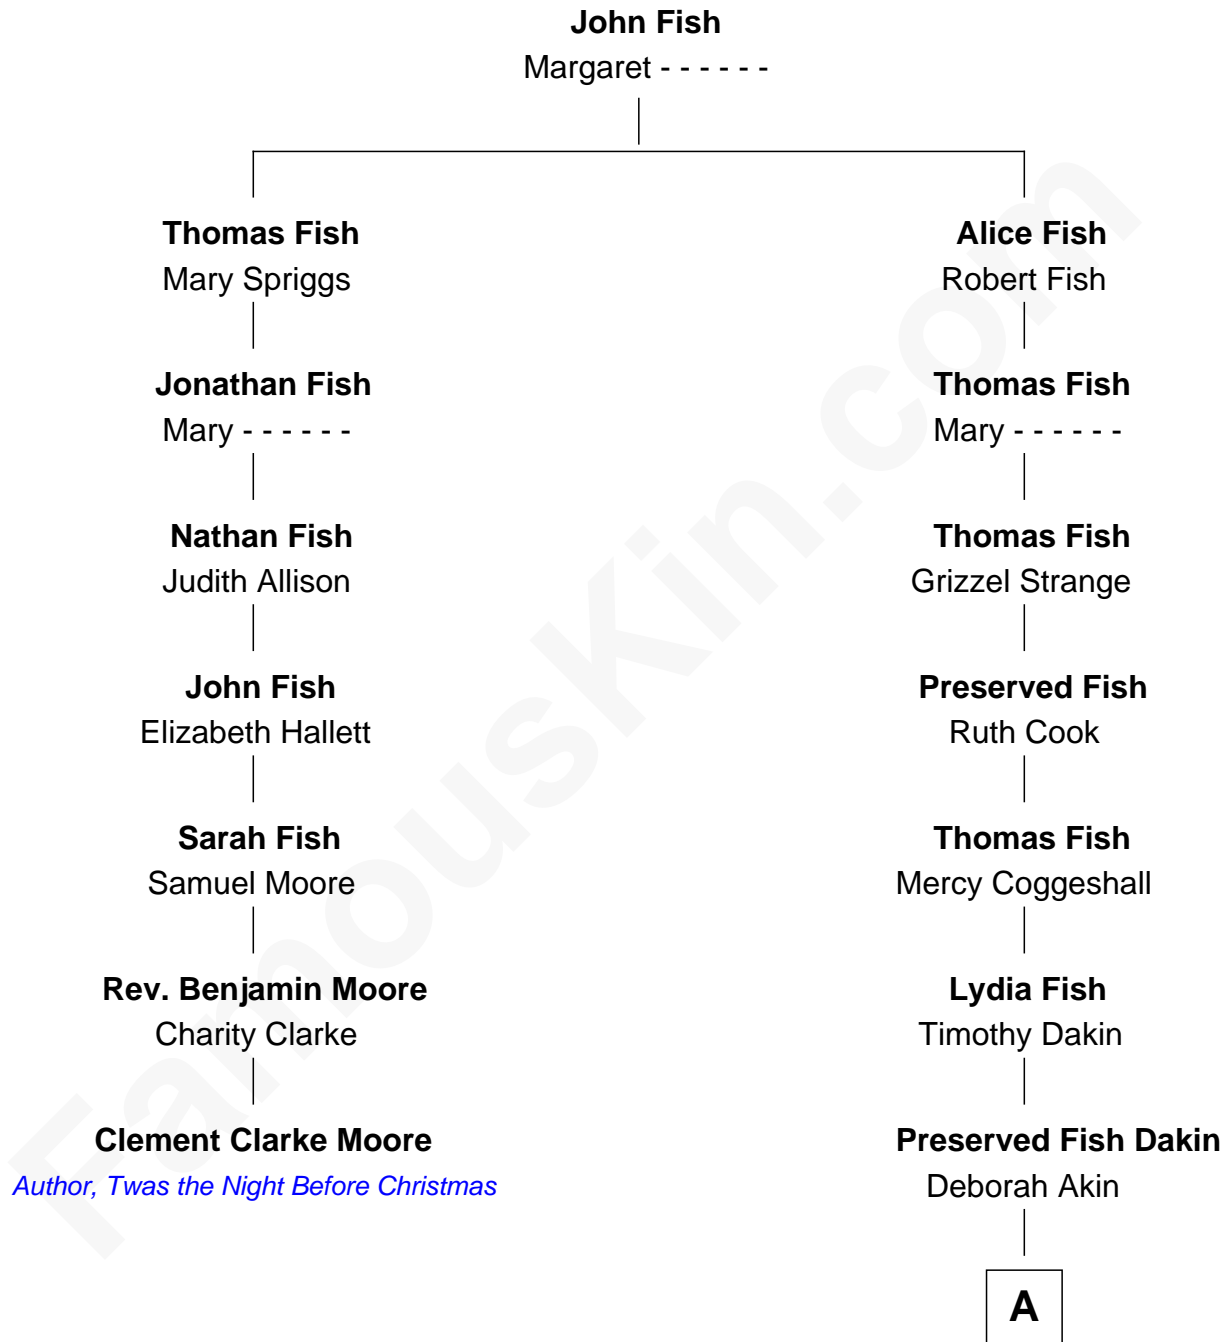

FamousKin.com

Relationship Chart of

Clement Clarke Moore

Author of "Twas the Night Before Christmas"

6th cousin 7 times removed of

Ethan Hawke

Actor, Director, Screenwriter, Novelist

A

James Dakin

Mary Ann Sabin

Dr. Edwin Francis Dakin

Hannah Jane Bellar

Ida Jane Dakin

George Washington Hawke

Ronald M. Hawke

Edith S. Mosher

Frank Taylor Hawke

Betty Virginia Hartsock

James Steven Hawke

Leslie Carole Green

Ethan Hawke

Movie Actor