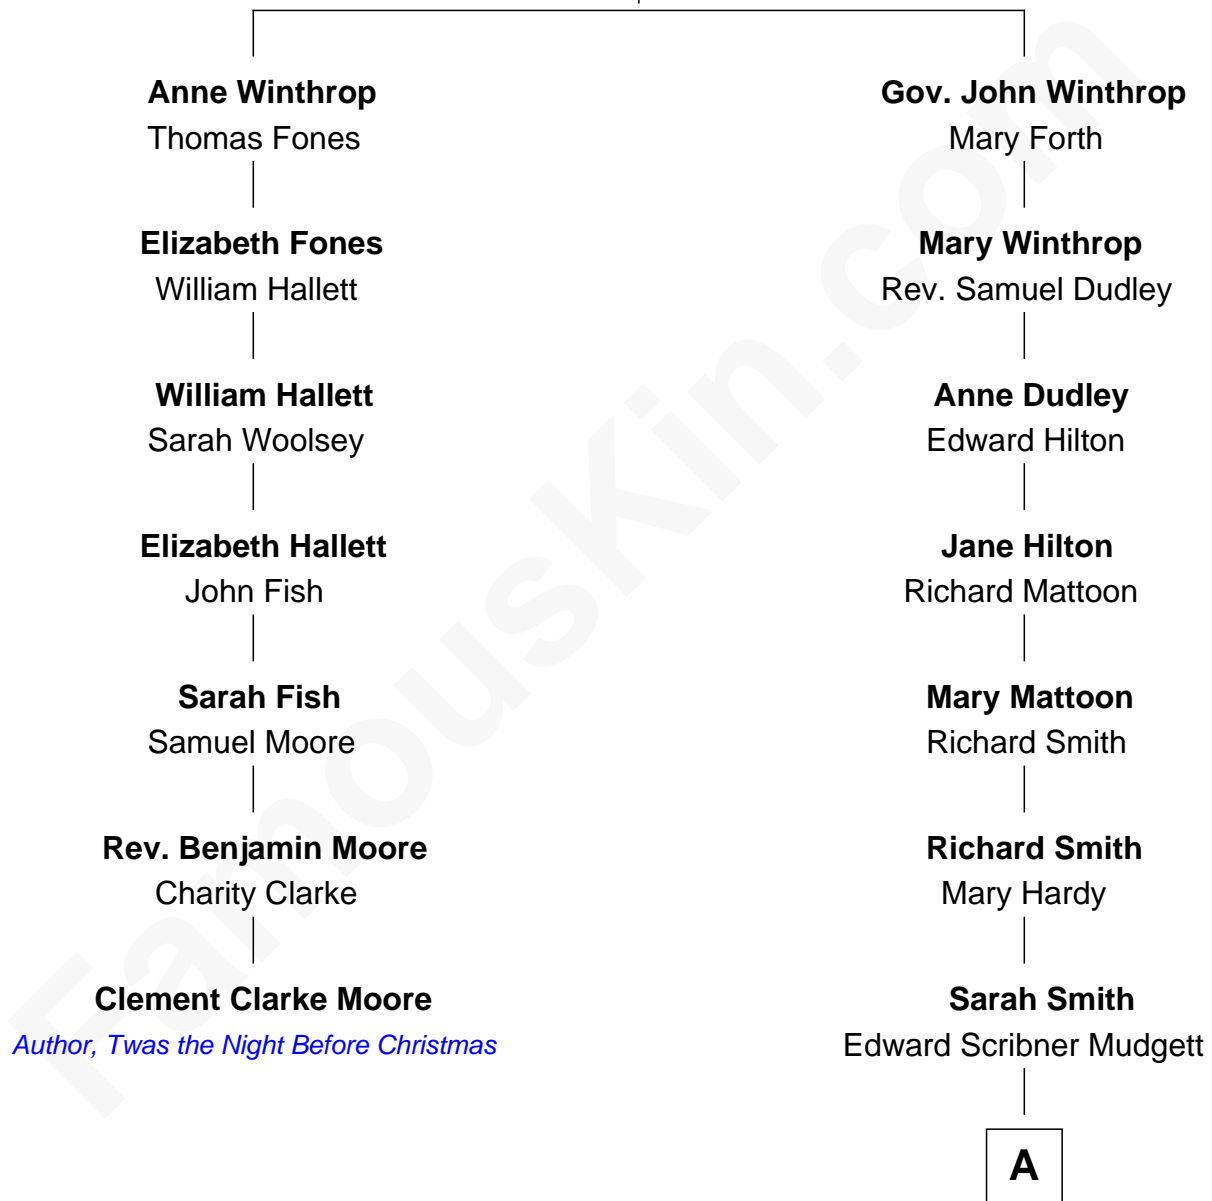

FamousKin.com

Relationship Chart of

Clement Clarke Moore

Author of "Twas the Night Before Christmas"

6th cousin 4 times removed of

Dr. H. H. Holmes

Serial Killer aka "Devil in the White City"

Adam Winthrop
Anne Browne

A

—
Samuel Mudgett

Mary Morrill

—
Scribner Mudgett

Nancy Prescott

—
Levi Horton Mudgett

Theodate Page Price

—
Dr. H. H. Holmes

Serial Killer Dr. H. H. Holmes