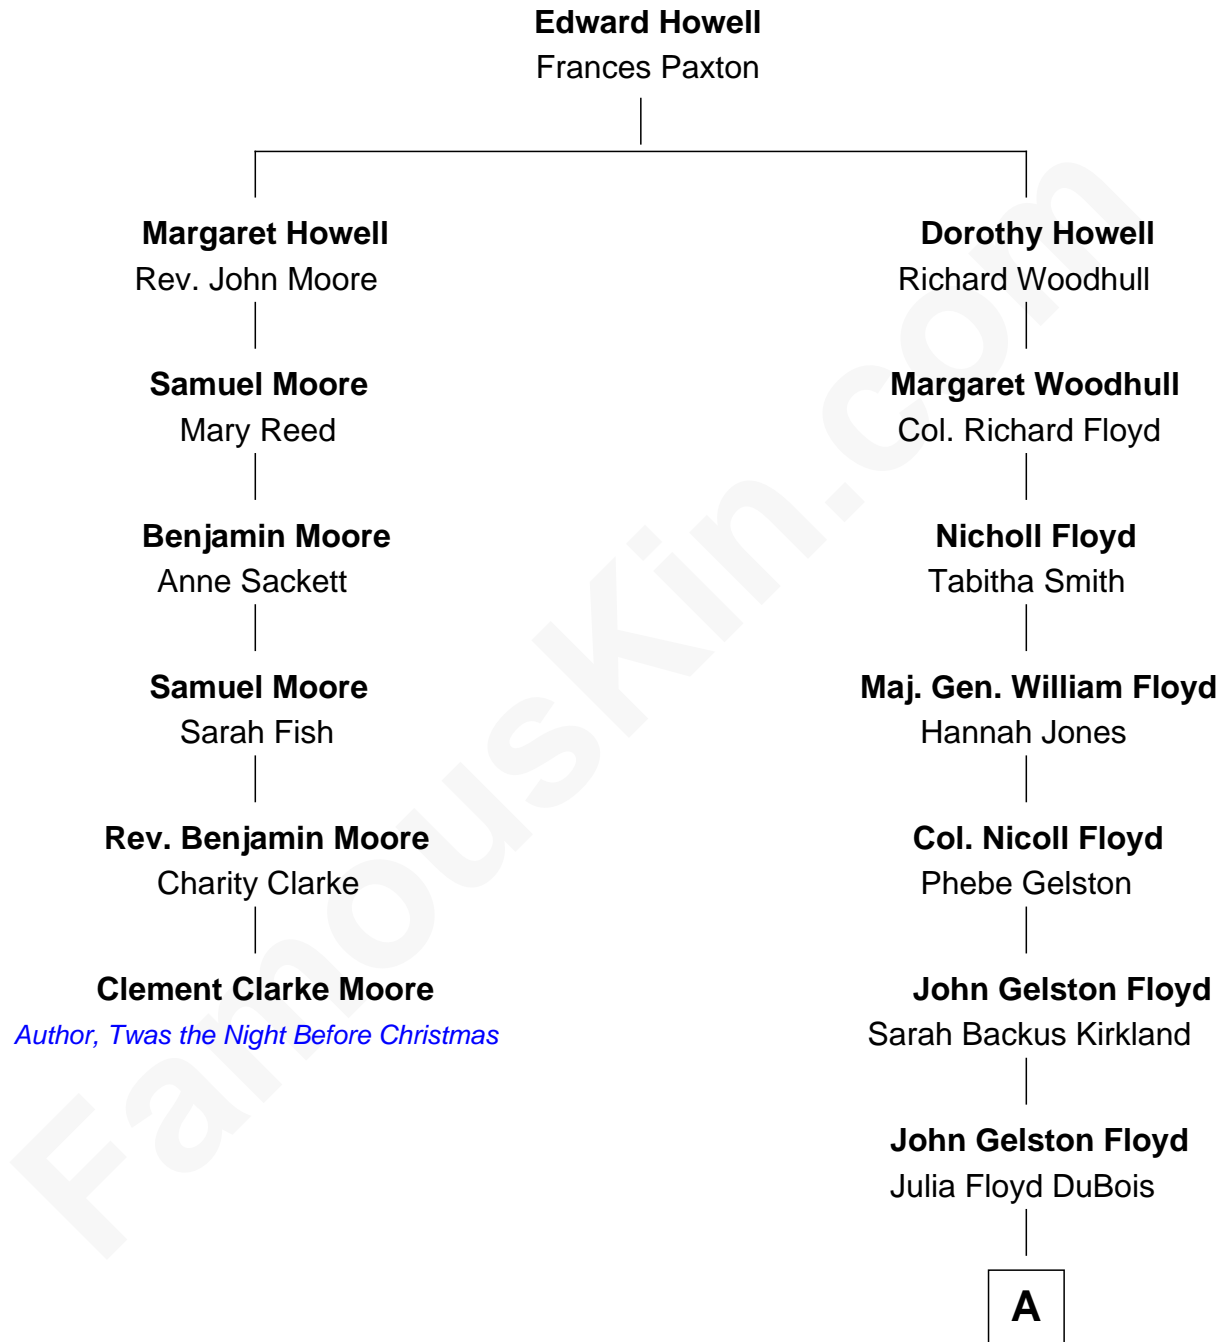

FamousKin.com

Relationship Chart of Clement Clarke Moore

Author of "Twas the Night Before Christmas"

5th cousin 4 times removed of

Bill Weld

68th Governor of Massachusetts

A

—
Cornelia DuBois Floyd
John Treadwell Nichols

—
Mary Blake Nichols
David Weld

—
Bill Weld

68th Governor of Massachusetts

FamousKin.com