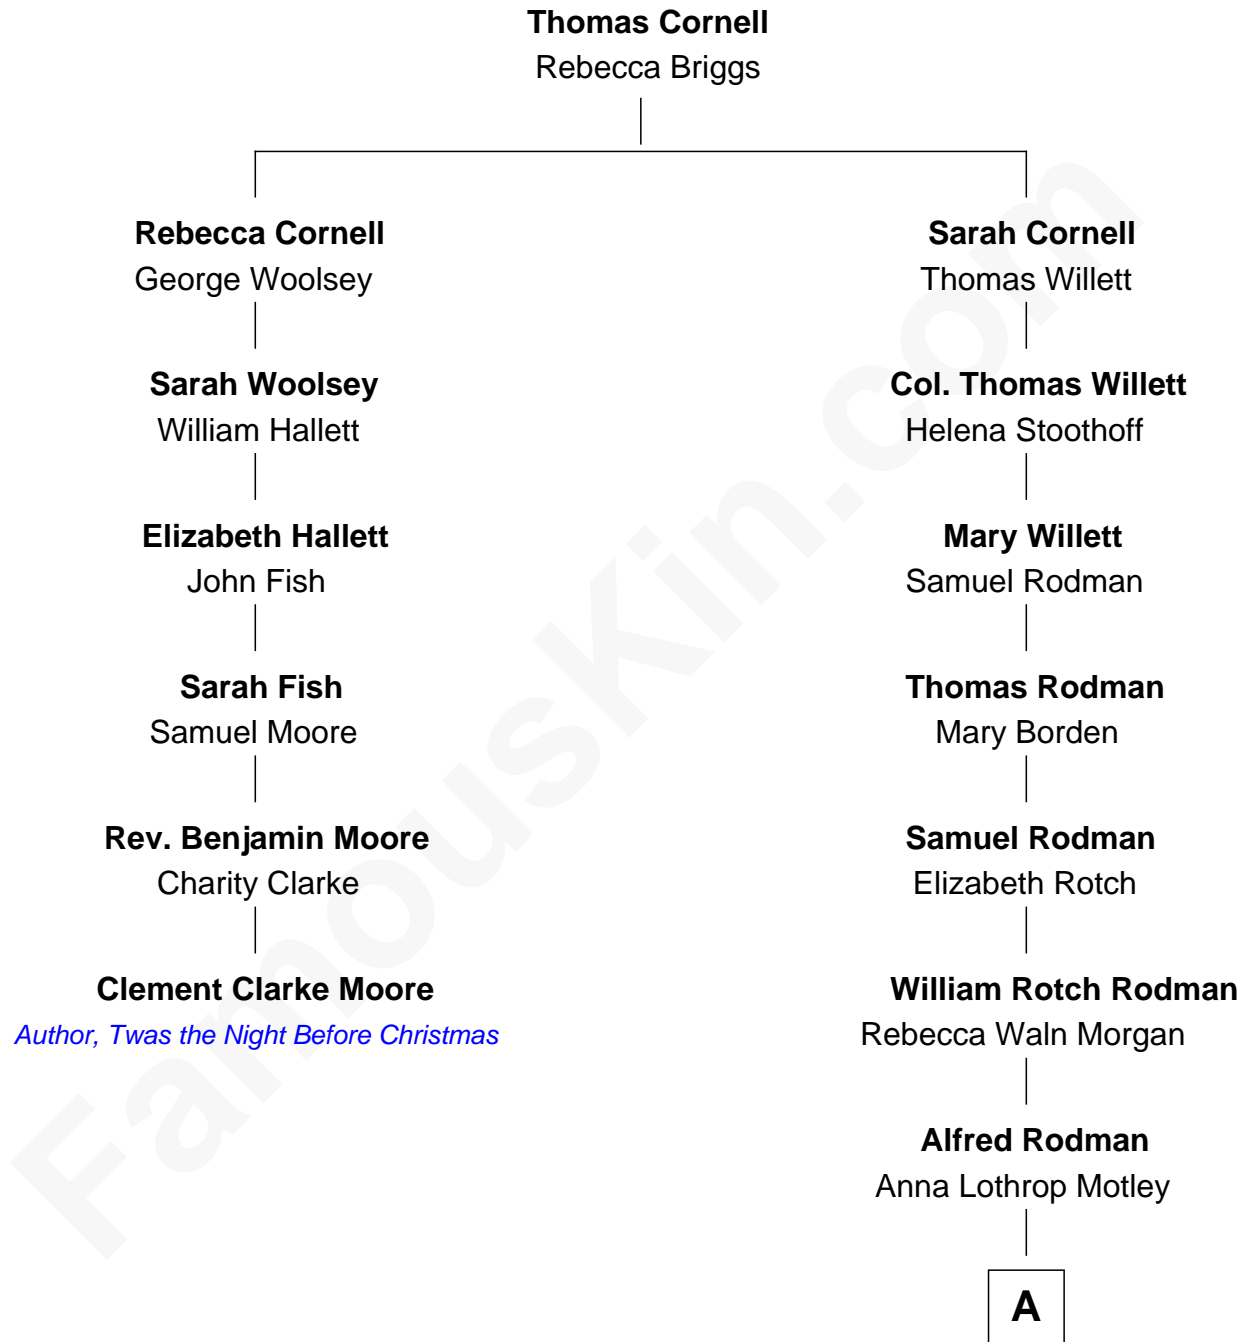

## Relationship Chart of

### Clement Clarke Moore

Author of "Twas the Night Before Christmas"

5th cousin 5 times removed of

**Tuesday Weld**

TV and Movie Actress

**A**

**Eloise Rodman**  
Stephen Minot Weld

**Edward Motley Weld**  
Sarah Lothrop King

**Lothrop Motley Weld**  
Yosene Balfour Ker

**Tuesday Weld**  
*TV and Movie Actress*

FamousKin.com