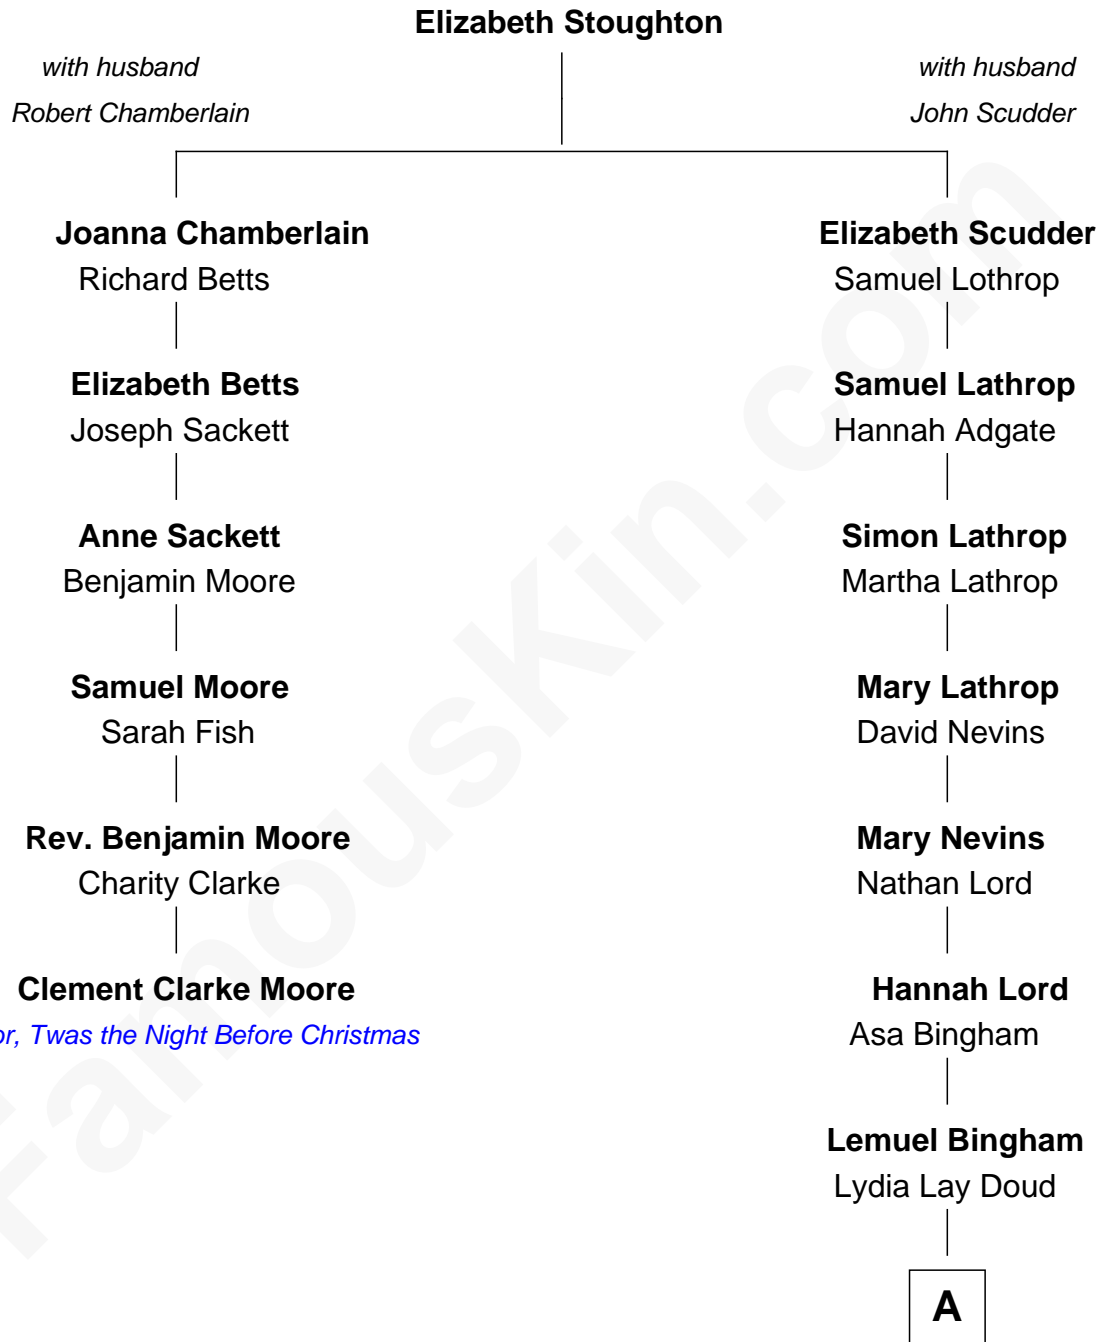

FamousKin.com

Relationship Chart of Clement Clarke Moore

Author of "Twas the Night Before Christmas"

5th cousin 4 times removed of

Thomas Edmund Dewey
47th Governor of New York

A

—
Emma Bingham
George Martin Dewey

—
George Martin Dewey
Annie L. Thomas

—
Thomas Edmund Dewey
47th Governor of New York

FamousKin.com