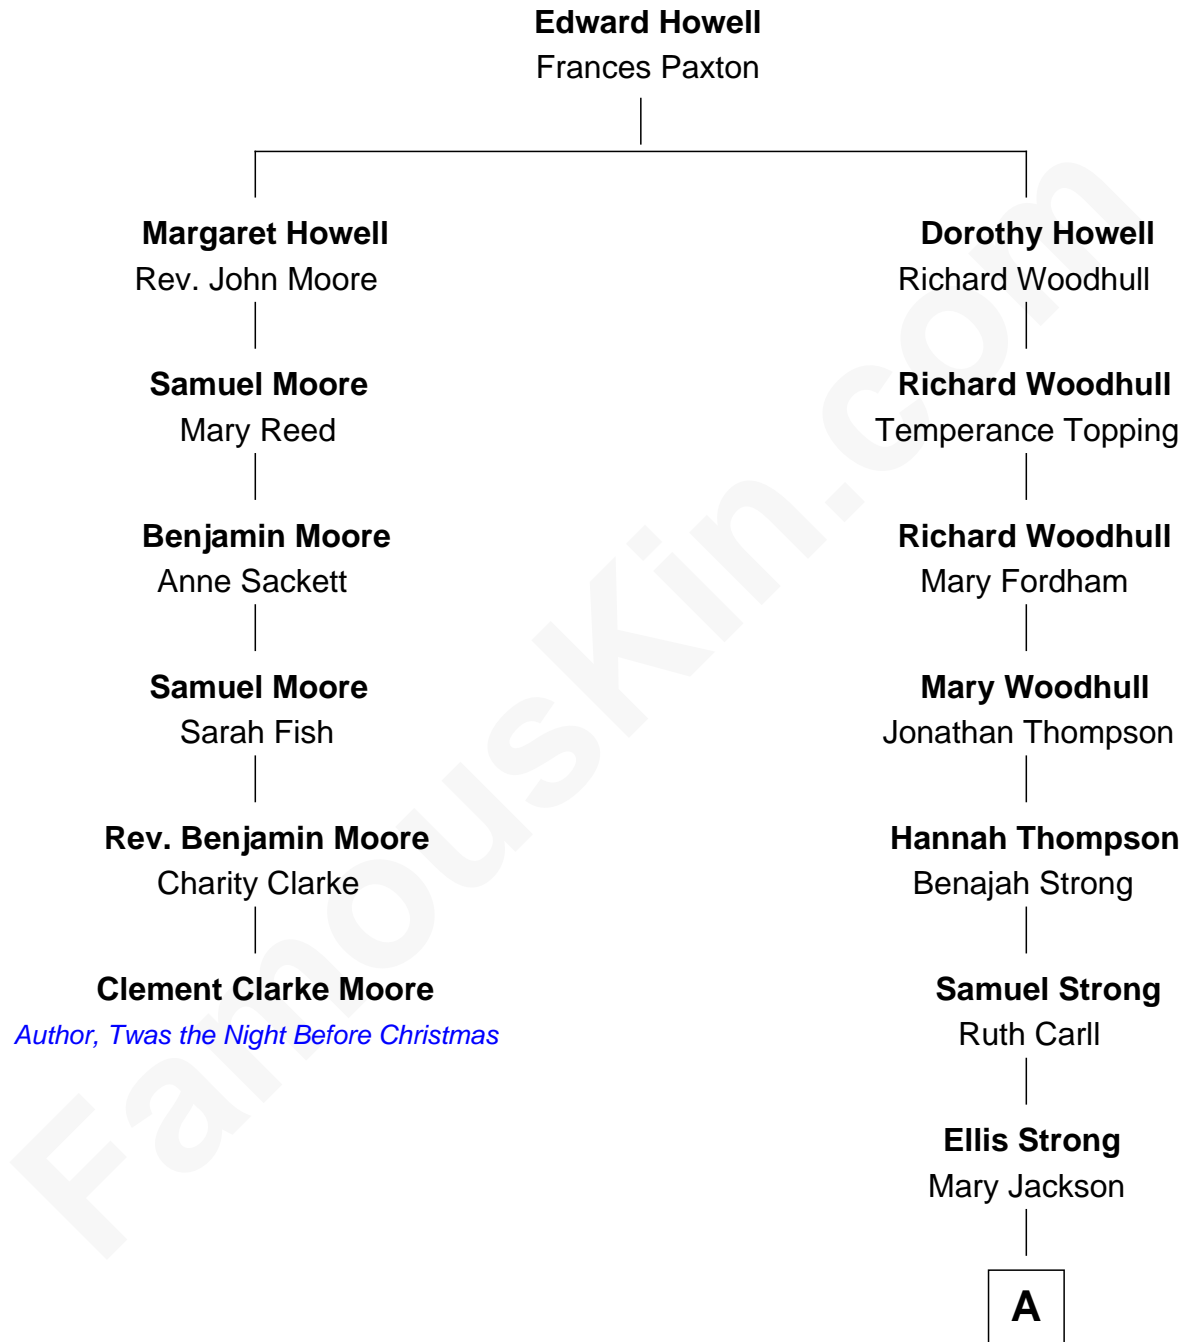

FamousKin.com

Relationship Chart of

Clement Clarke Moore

Author of "Twas the Night Before Christmas"

5th cousin 7 times removed of

Jordan Peele

TV and Movie Actor

A

—
Elbert Strong

Maria Louise Marshall

—
Walter Robbins Strong

Nettie Wicks

—
Louise Strong

Everett Sidney Taylor

—
Josephine Helen Taylor

Earl Haworth Williams