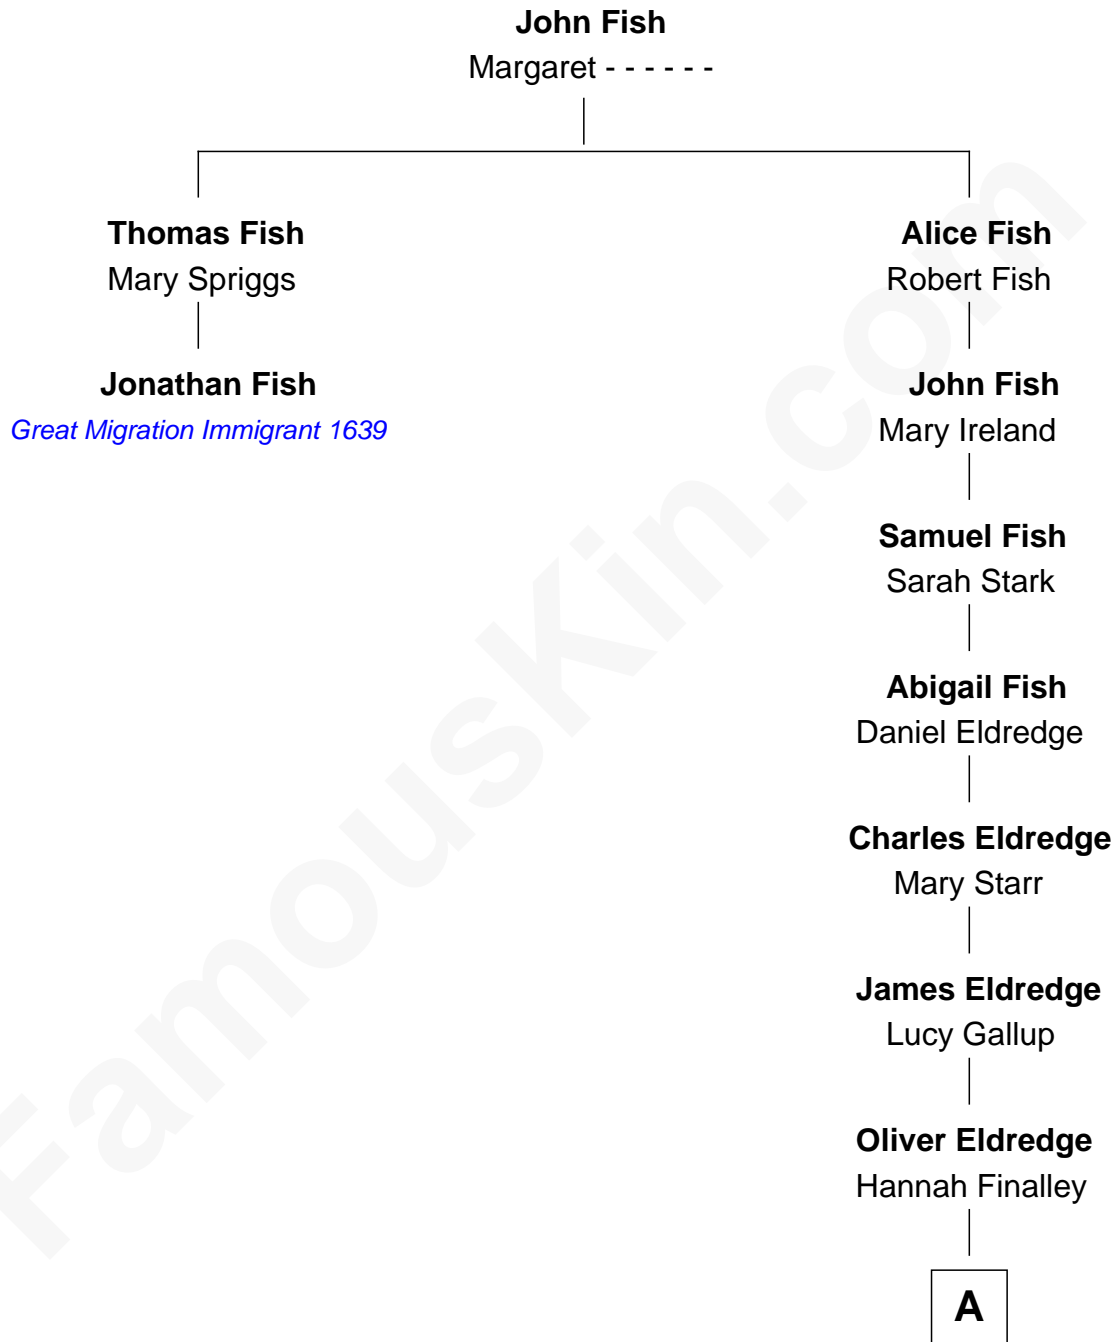

# FamousKin.com

## Relationship Chart of

### Jonathan Fish

(c1610 - c1663) Great Migration Immigrant 1639

1st cousin 7 times removed of

**Thomas Waldo Story**  
English/American Sculptor

**A**

**Emelyn Eldredge**  
William Wetmore Story

**Thomas Waldo Story**  
*English/American Sculptor*