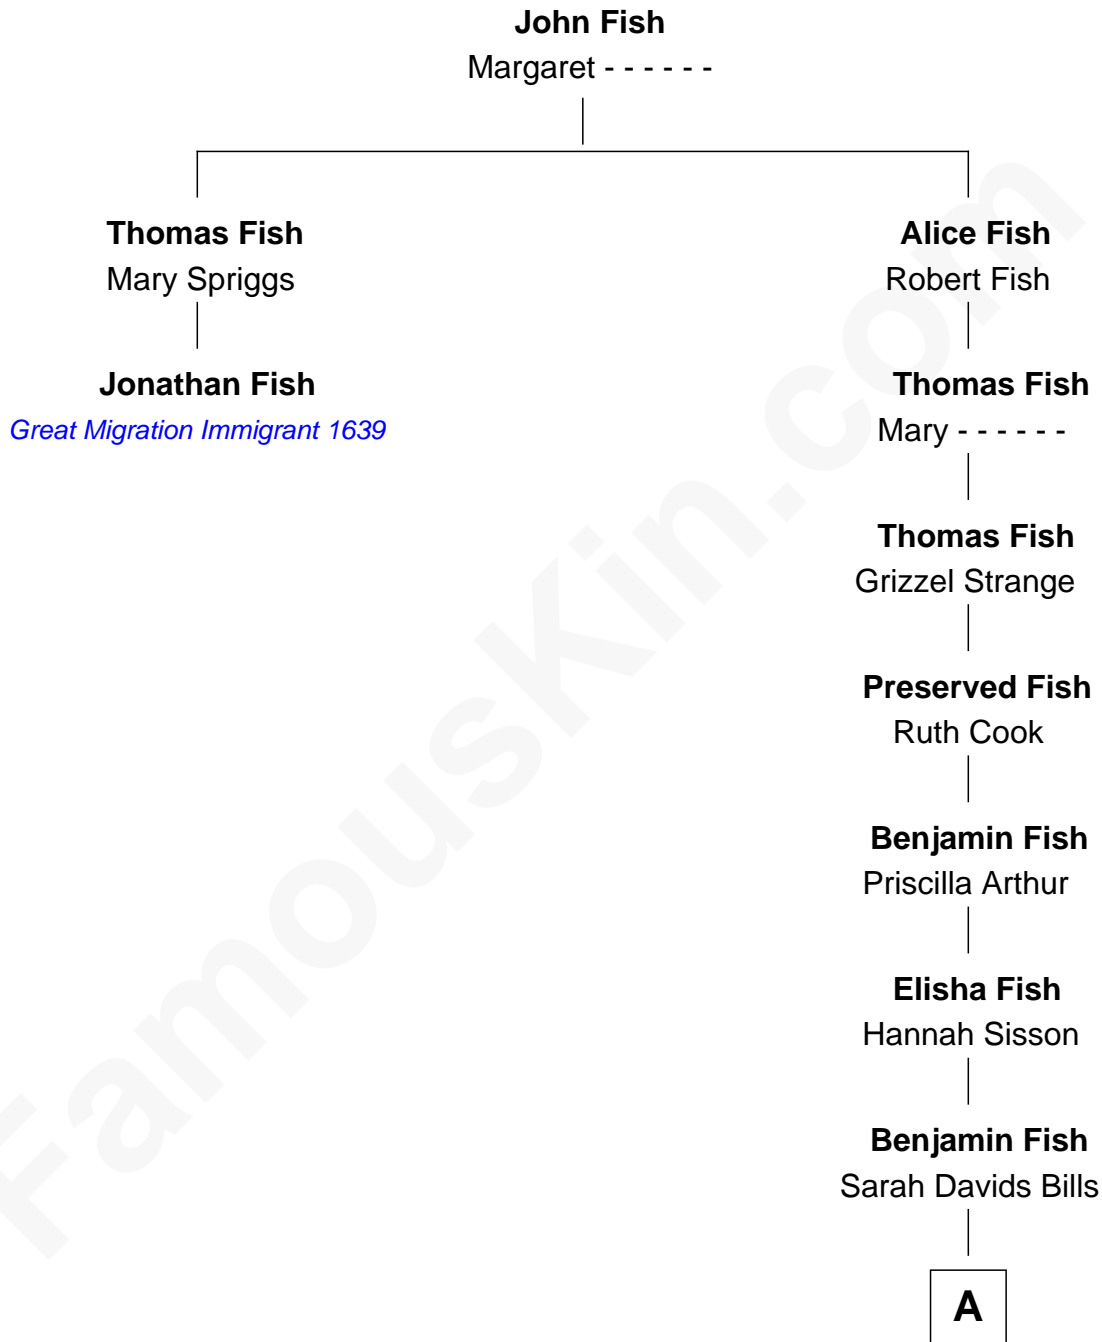

# FamousKin.com Relationship Chart of

**Jonathan Fish**

(c1610 - c1663) Great Migration Immigrant 1639

1st cousin 11 times removed of

**Kristen Wiig**

TV and Movie Actress

**A**

**Mary Braithwaite Fish**

Joseph Curtis

**Wendell Joseph Curtis**

Margaret Breese Roby

**Catherine Curtis**

John Palmer Day

**Margaret Curtis Day**

William Carroll Johnston

**Laurie Day Johnston**