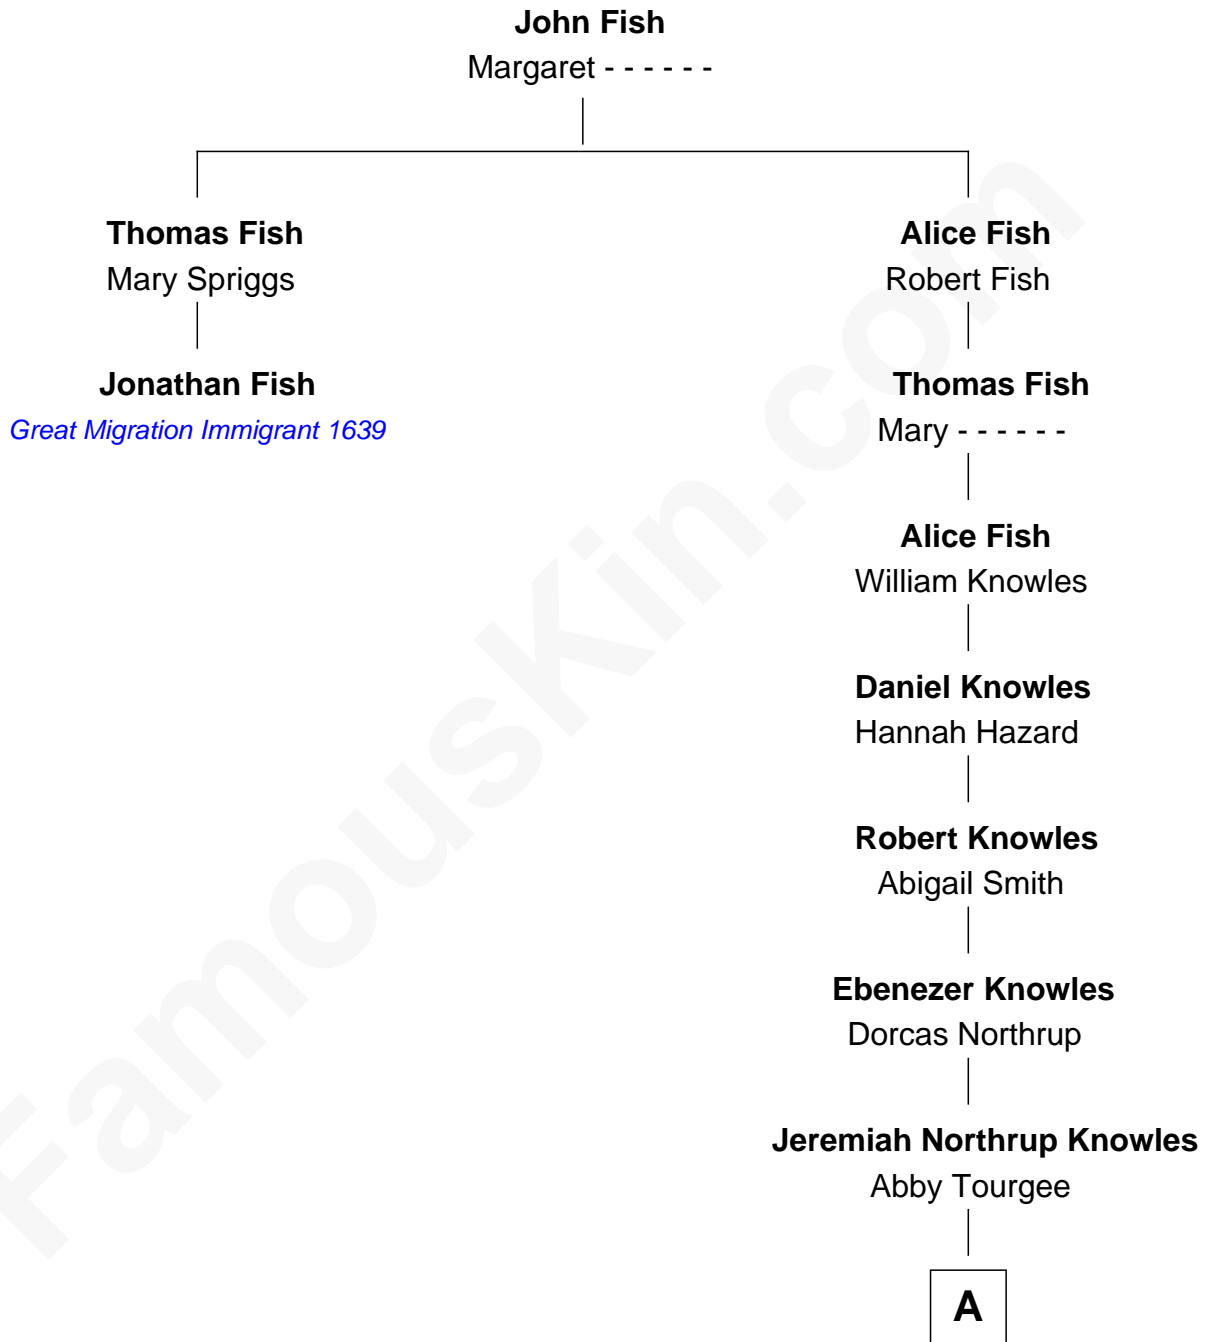

# FamousKin.com Relationship Chart of

**Jonathan Fish**

*(c1610 - c1663) Great Migration Immigrant 1639*

1st cousin 11 times removed of

**Charlie Day**

*TV and Movie Actor*

**A**

—  
**Mary Stanton Knowles**  
George Washington Greenman

—  
**John A. Greenman**  
Ida Lilla Bradley

—  
**Adelaide Maria Greenman**  
Reuben Wallace Peckham

—  
**Dr. Lawton Parker Greenman Peckham**  
Katharine Hartwell Austin

—  
**Mary Adelaide Peckham**  
Thomas Charles Day

—  
**Charlie Day**  
*TV and Movie Actor*