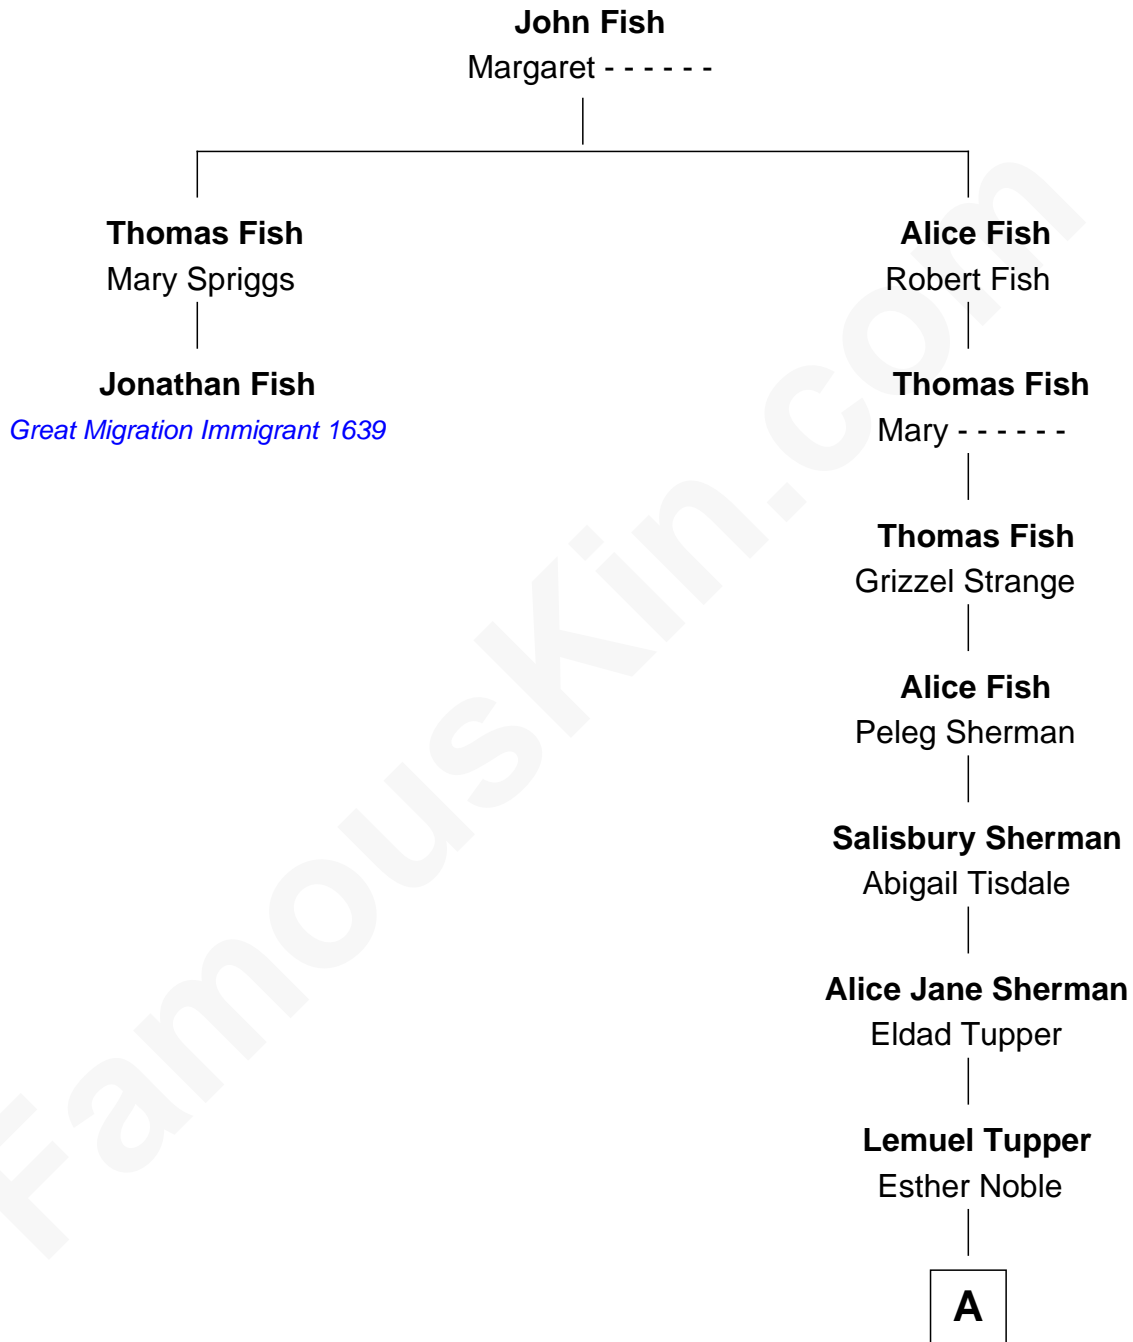

## Relationship Chart of

### Jonathan Fish

(c1610 - c1663) Great Migration Immigrant 1639

1st cousin 11 times removed of

**Ken Burns**

Documentary Filmmaker

**A**

Charles Henry Tupper

Nancy Ogden

Lorenzo Baker Tupper

Caroline Louise Powers

John Powers Tupper

Francis Howard McMannus

George Bancroft Tupper

Lyla Morris Smith

Lyla Smith Tupper

Robert Kyle Burns