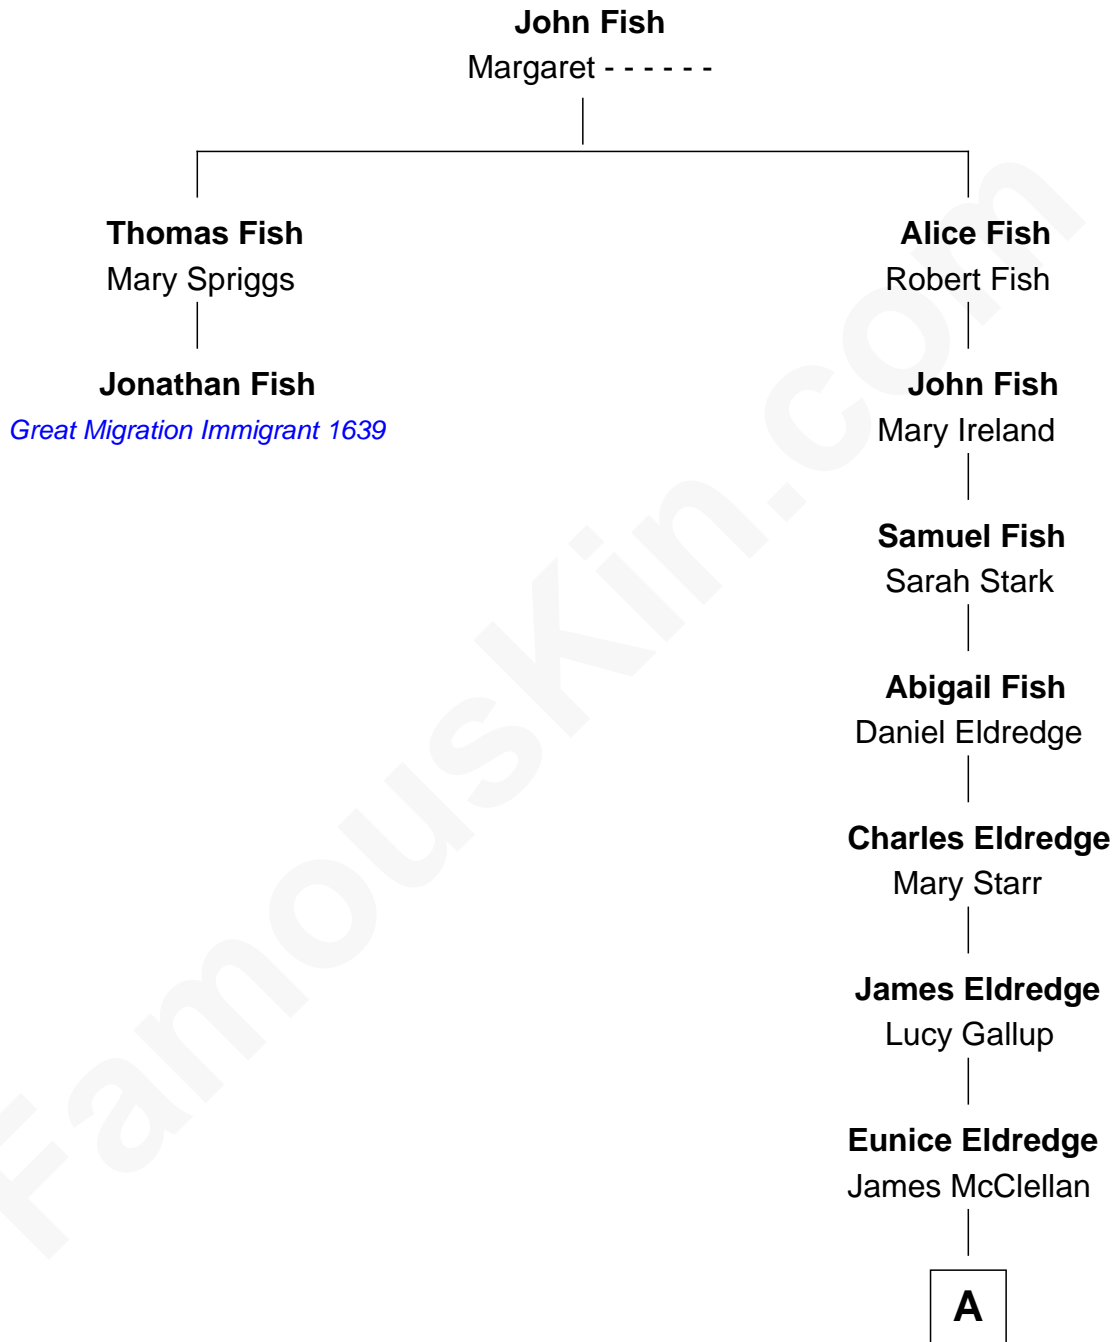

FamousKin.com

Relationship Chart of

Jonathan Fish

(c1610 - c1663) Great Migration Immigrant 1639

1st cousin 7 times removed of

General George B. McClellan

Union Army - U.S. Civil War

A

Dr. George McClellan
Elizabeth Sophia Brinton

General George B. McClellan
Union Army - U.S. Civil War

FamousKin.com