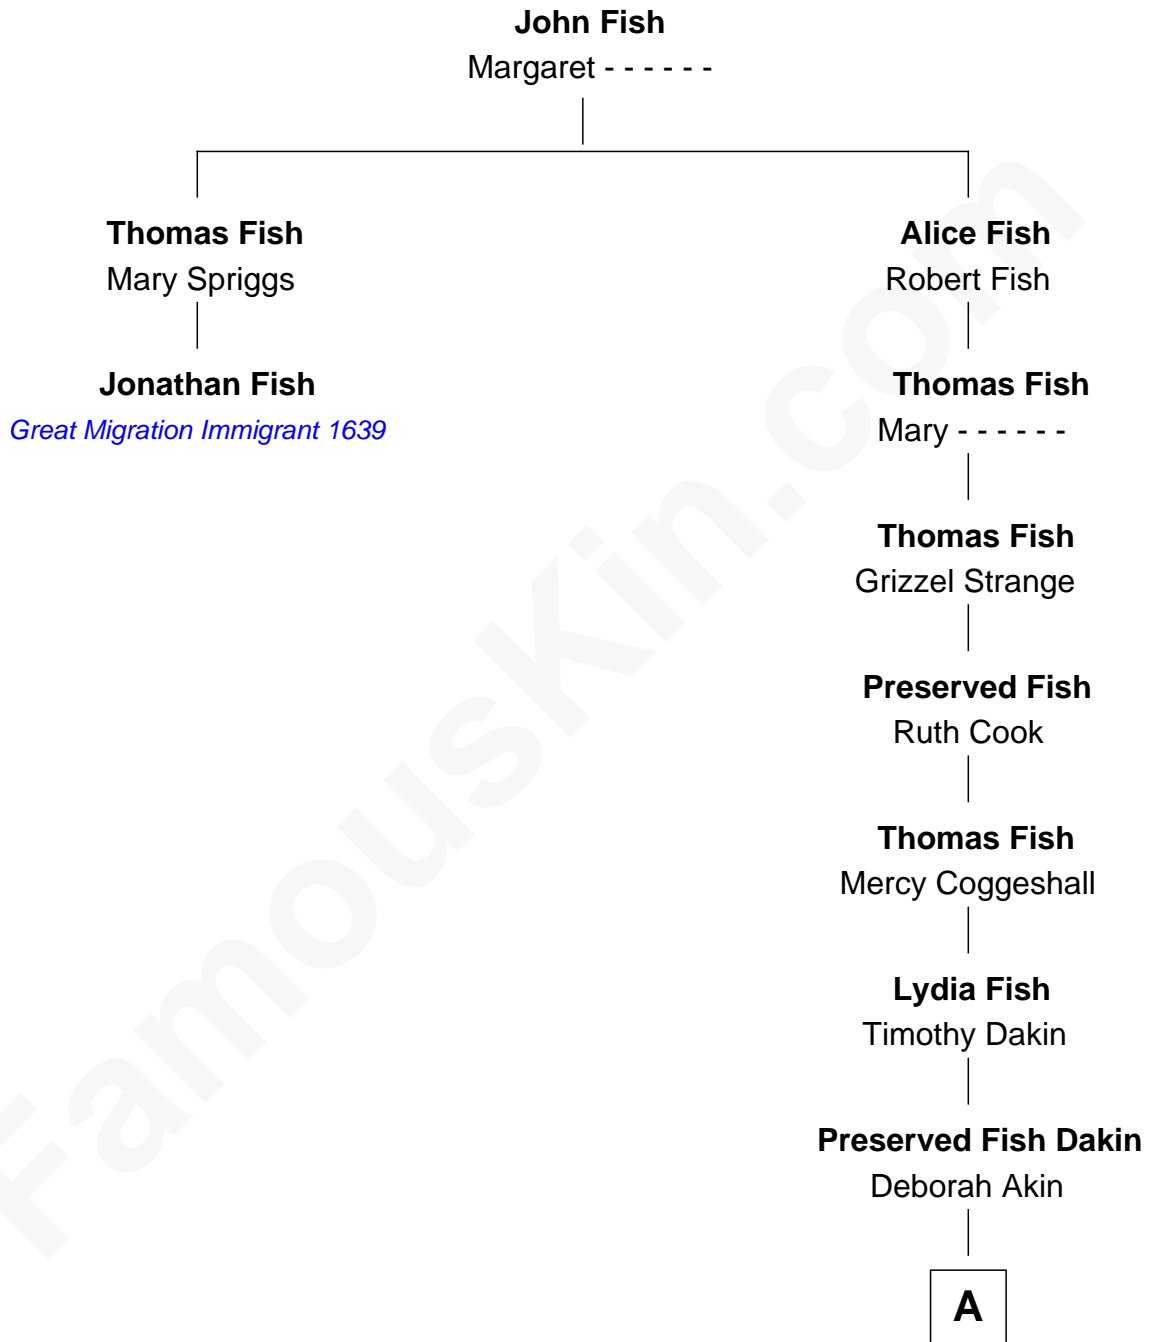

FamousKin.com

Relationship Chart of

Jonathan Fish

(c1610 - c1663) Great Migration Immigrant 1639

1st cousin 10 times removed of

Tennessee Williams

Author of *A Streetcar Named Desire*

A

|
James Dakin

Mary Ann Sabin

|
Dr. Edwin Francis Dakin

Hannah Jane Bellar

|
Rev. Walter Edwin Dakin

Rosina Maria Francesca Otte

|
Edwina Dakin

Cornelius Coffin Williams