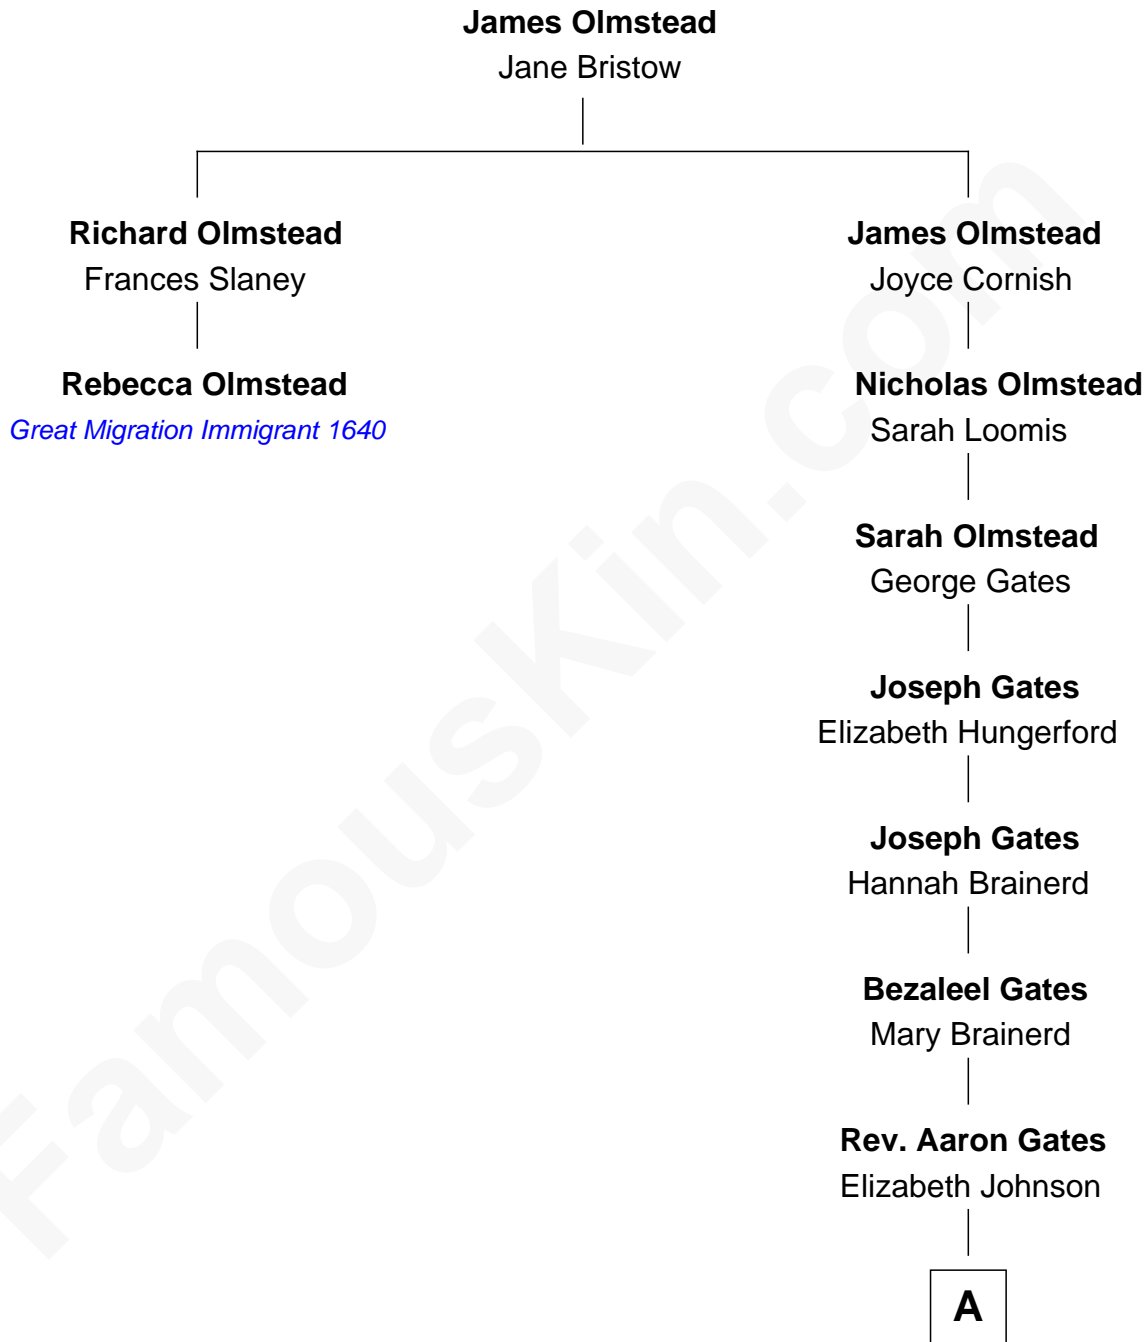

FamousKin.com

Relationship Chart of

Rebecca Olmstead

(c1620 - 1698) *Great Migration Immigrant 1640*

1st cousin 9 times removed of

Charles Dawes

30th U.S. Vice-President

A

|
Aaron Gates

Ruth Beman

|
Beman Gates

Betsey Sibyl Shipman

|
Mary Beman Gates

Brig. Gen. Rufus R. Dawes

|
Charles Dawes

30th U.S. Vice-President