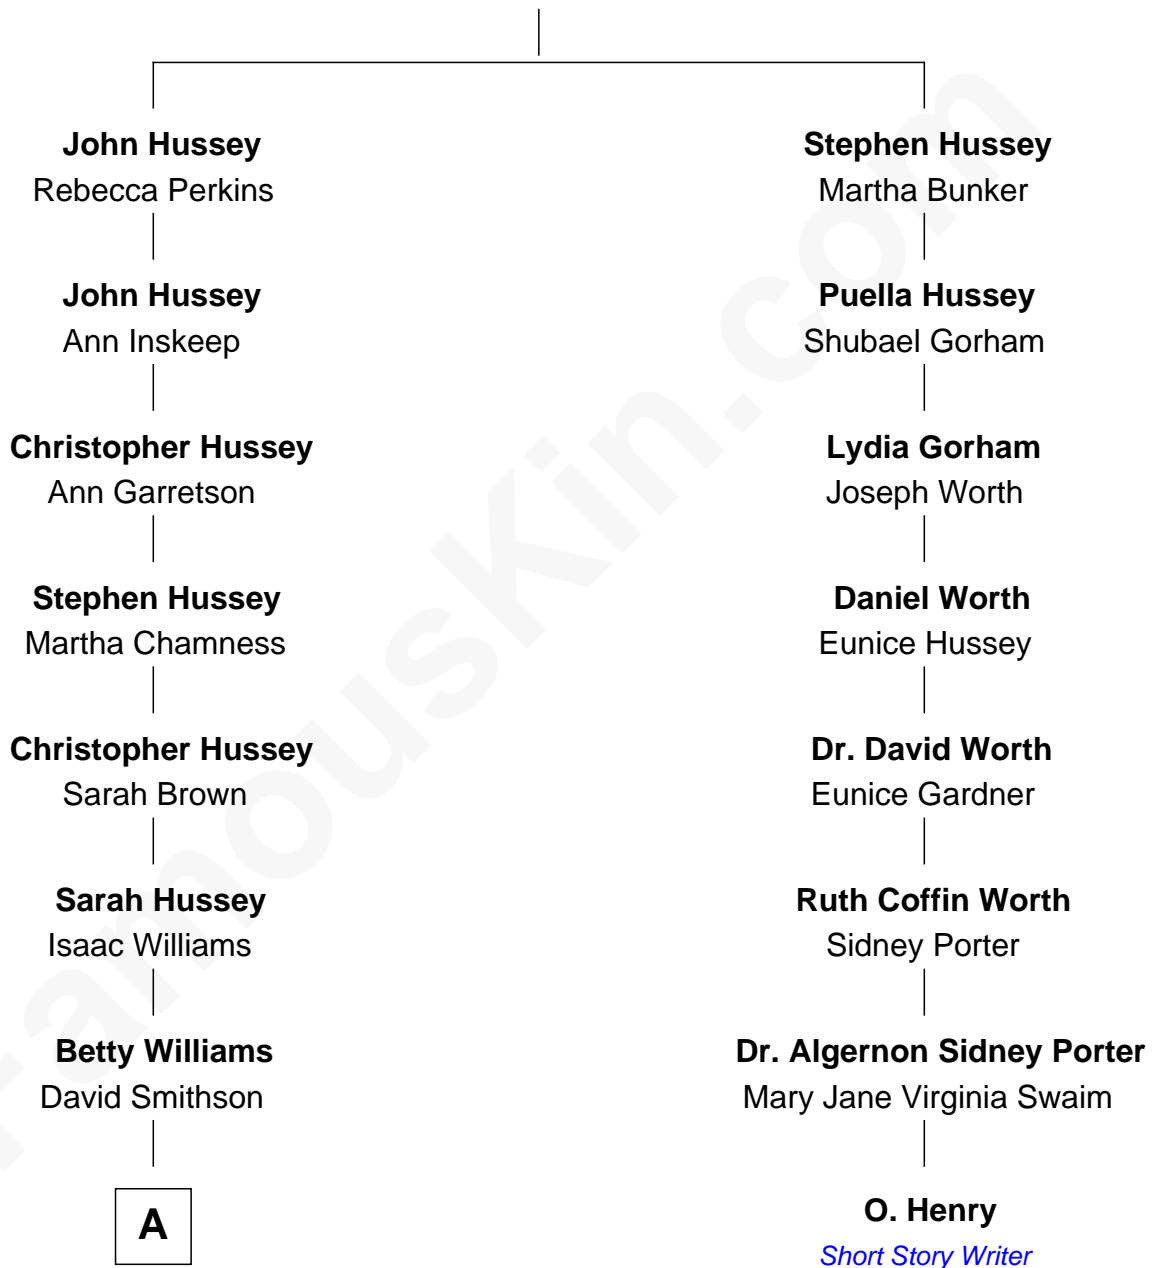

FamousKin.com Relationship Chart of

James Dean

Movie Actor

7th cousin 3 times removed of

O. Henry

Short Story Writer

Christopher Hussey

Theodate Bachiler

A

—
Adeline Smithson

Edward Woollen

—
Emma Woollen

Charles Desco Dean

—
Winton A. Dean

Mildred Marie Wilson

—
James Dean