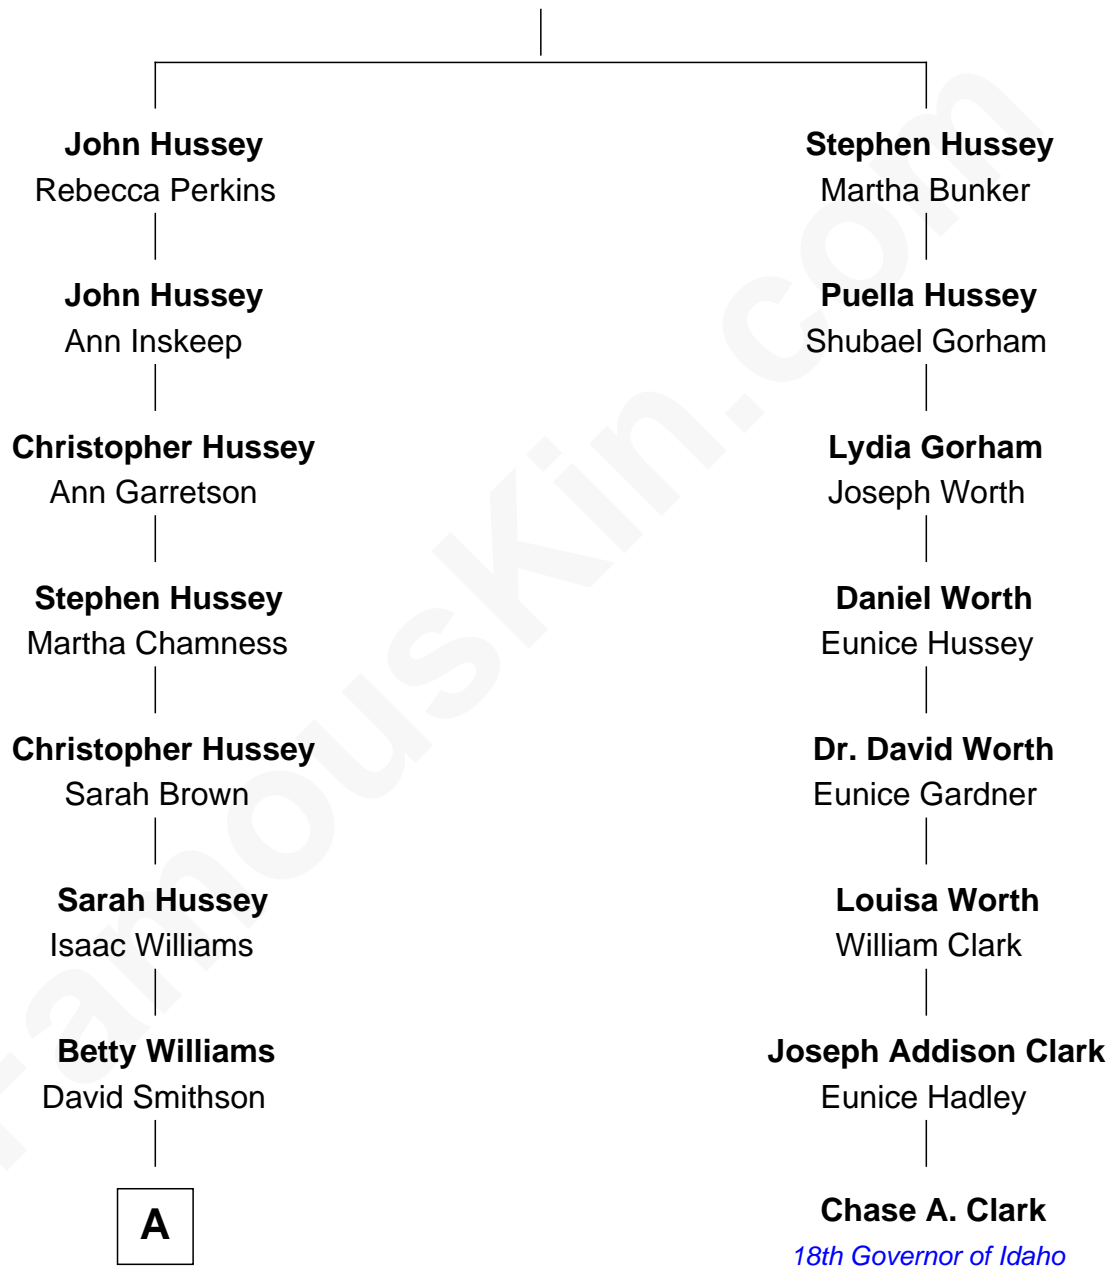

FamousKin.com
Relationship Chart of
James Dean
Movie Actor

7th cousin 3 times removed of

Chase A. Clark
18th Governor of Idaho

Christopher Hussey
 Theodate Bachiler

A

—
Adeline Smithson

Edward Woollen

—
Emma Woollen

Charles Desco Dean

—
Winton A. Dean

Mildred Marie Wilson

—
James Dean

Movie Actor

FamousKin.com