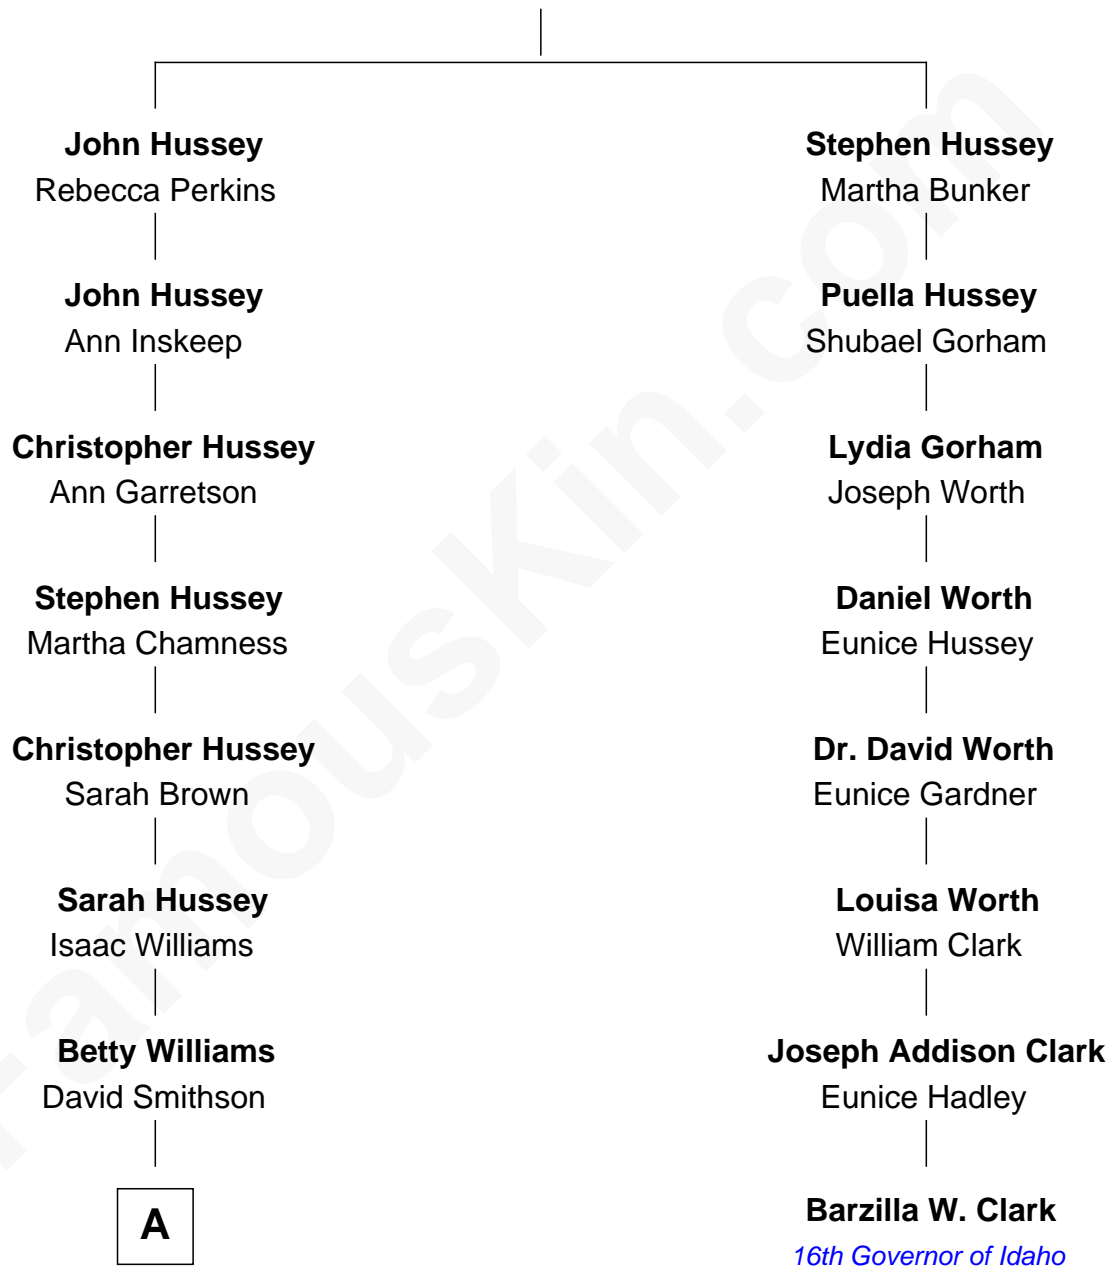

FamousKin.com
Relationship Chart of
James Dean
Movie Actor

7th cousin 3 times removed of

Barzilla W. Clark
16th Governor of Idaho

Christopher Hussey
 Theodate Bachiler

A

—
Adeline Smithson

Edward Woollen

—
Emma Woollen

Charles Desco Dean

—
Winton A. Dean

Mildred Marie Wilson

—
James Dean

Movie Actor

FamousKin.com