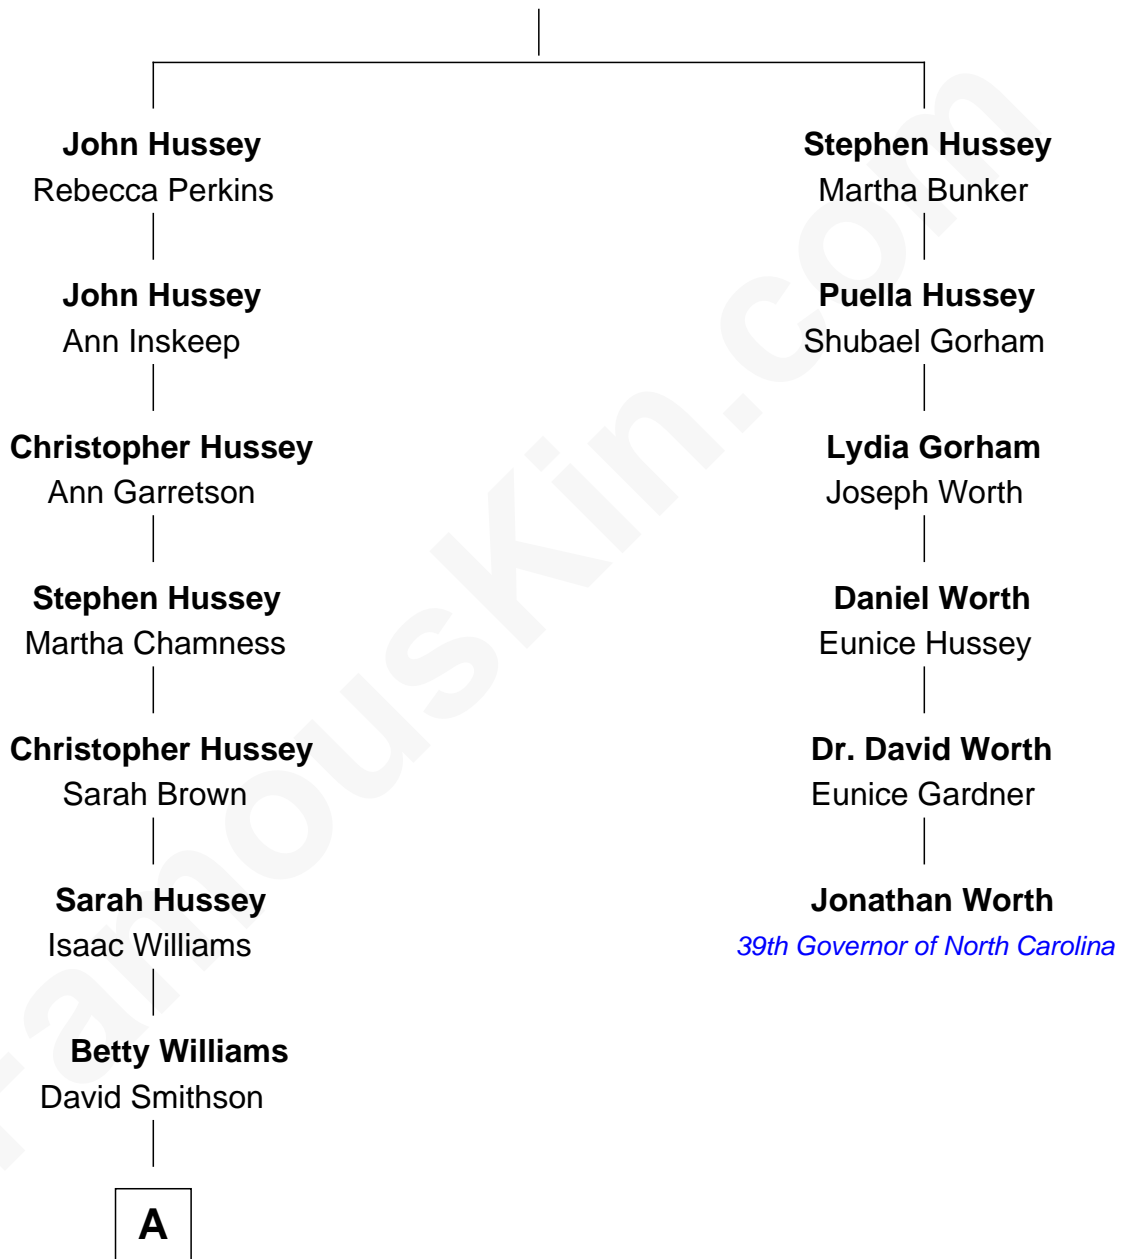

FamousKin.com Relationship Chart of

James Dean

Movie Actor

5th cousin 5 times removed of

Jonathan Worth

39th Governor of North Carolina

Christopher Hussey

Theodate Bachiler

A

—
Adeline Smithson

Edward Woollen

—
Emma Woollen

Charles Desco Dean

—
Winton A. Dean

Mildred Marie Wilson

—
James Dean