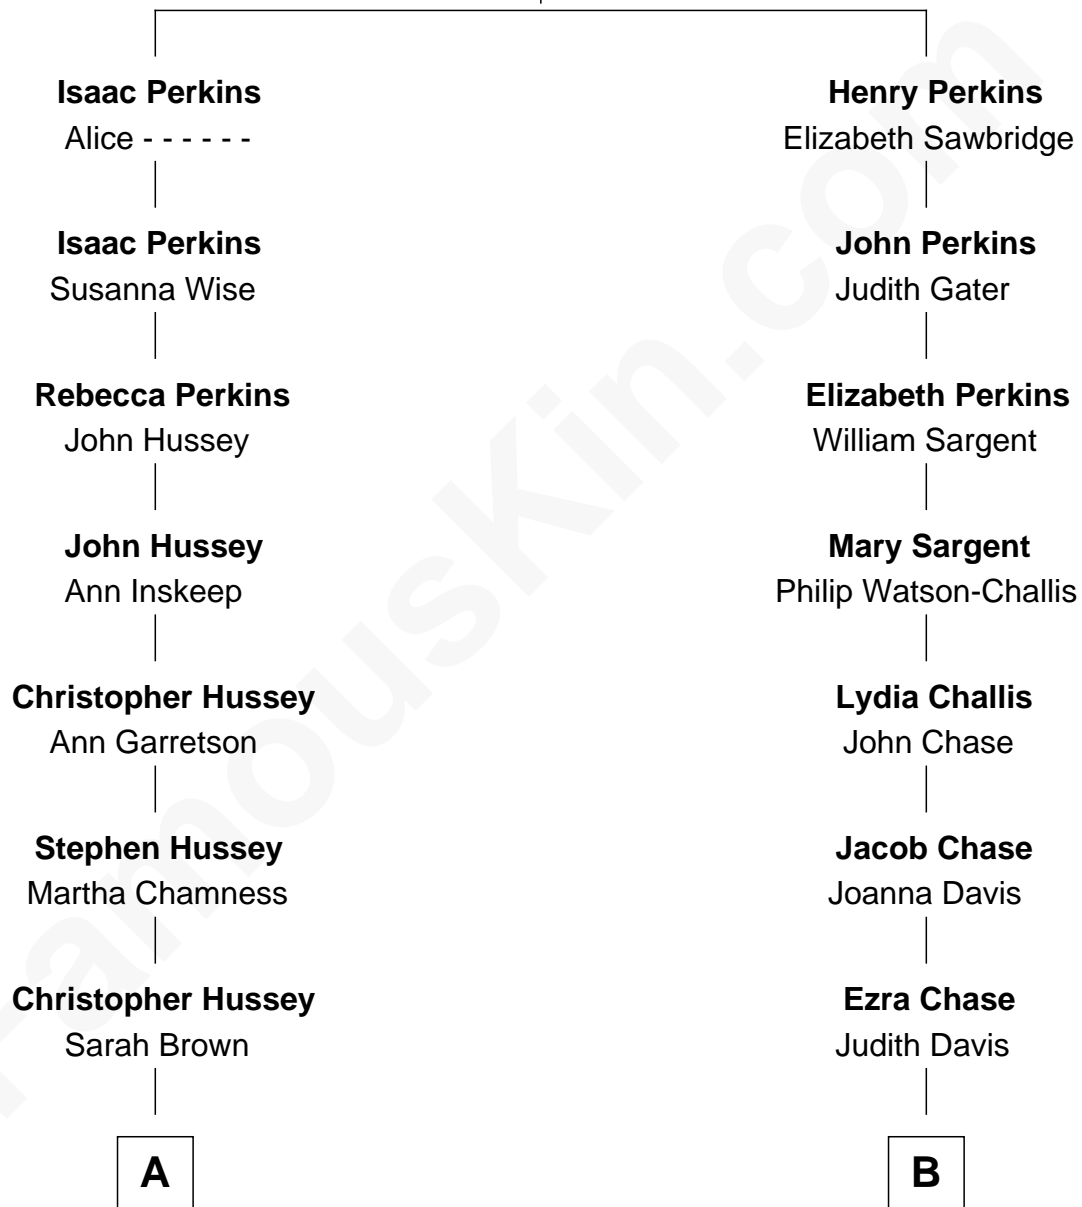

FamousKin.com Relationship Chart of

James Dean

Movie Actor

12th cousin 1 time removed of

Adrienne Marden

Movie Actress

Thomas Perkins

Alice - - - - -

A

Sarah Hussey
Isaac Williams

Betty Williams
David Smithson

Adeline Smithson
Edward Woollen

Emma Woollen
Charles Desco Dean

Winton A. Dean
Mildred Marie Wilson

James Dean
Movie Actor

B