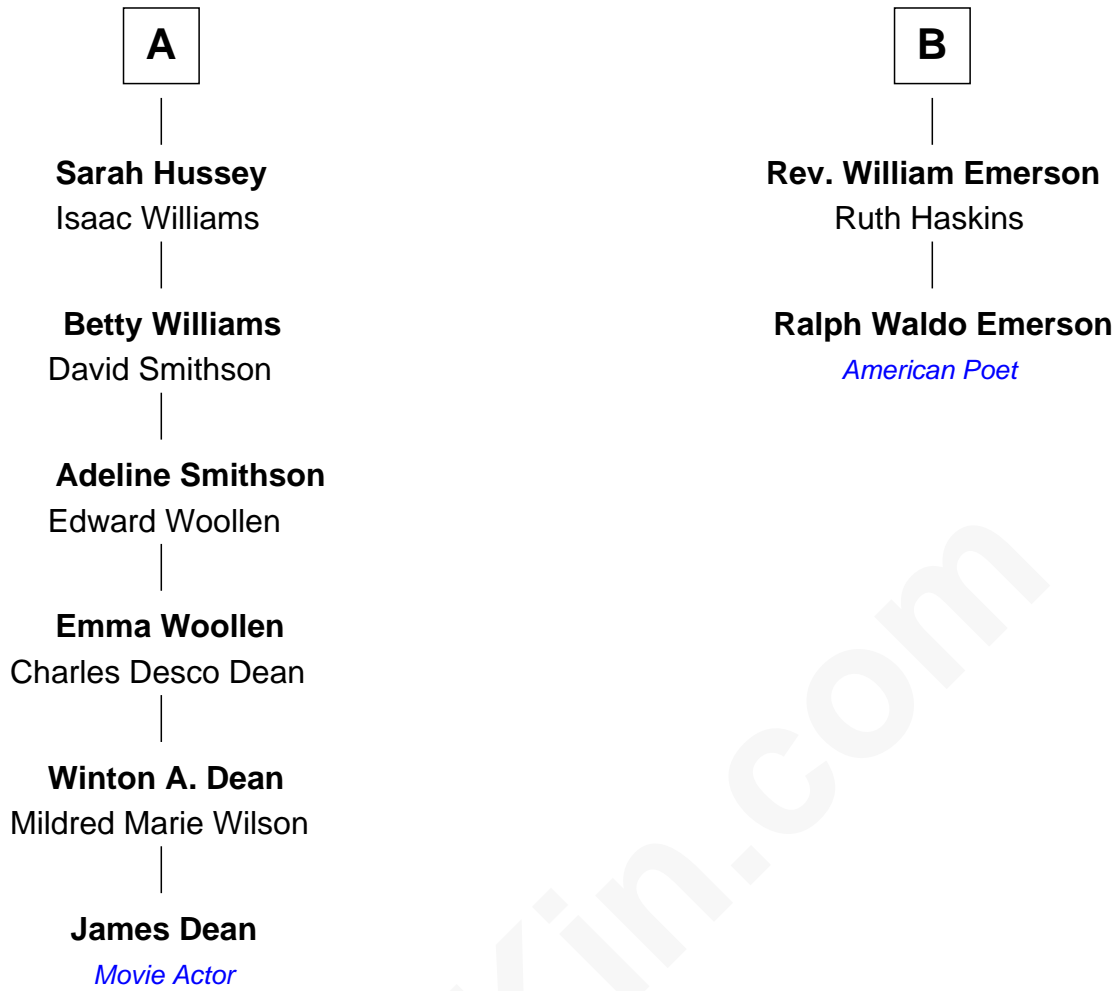

# FamousKin.com Relationship Chart of

**James Dean**

*Movie Actor*

8th cousin 4 times removed of

**Ralph Waldo Emerson**

*American Poet*

**Thomas Perkins**

Alice - - - - -

**Isaac Perkins**

Alice - - - - -

**Isaac Perkins**

Susanna Wise

**Rebecca Perkins**

John Hussey

**John Hussey**

Ann Inskeep

Elizabeth Sawbridge

**John Perkins**

Judith Gater

**Mary Perkins**

Thomas Bradbury

**Judith Bradbury**

Caleb Moody

**Rev. Samuel Moody**

Hannah Sewall

**Mary Moody**

Rev. Joseph Emerson

**Rev. William Emerson**

Phebe Bliss

**B**

FamousKin.com