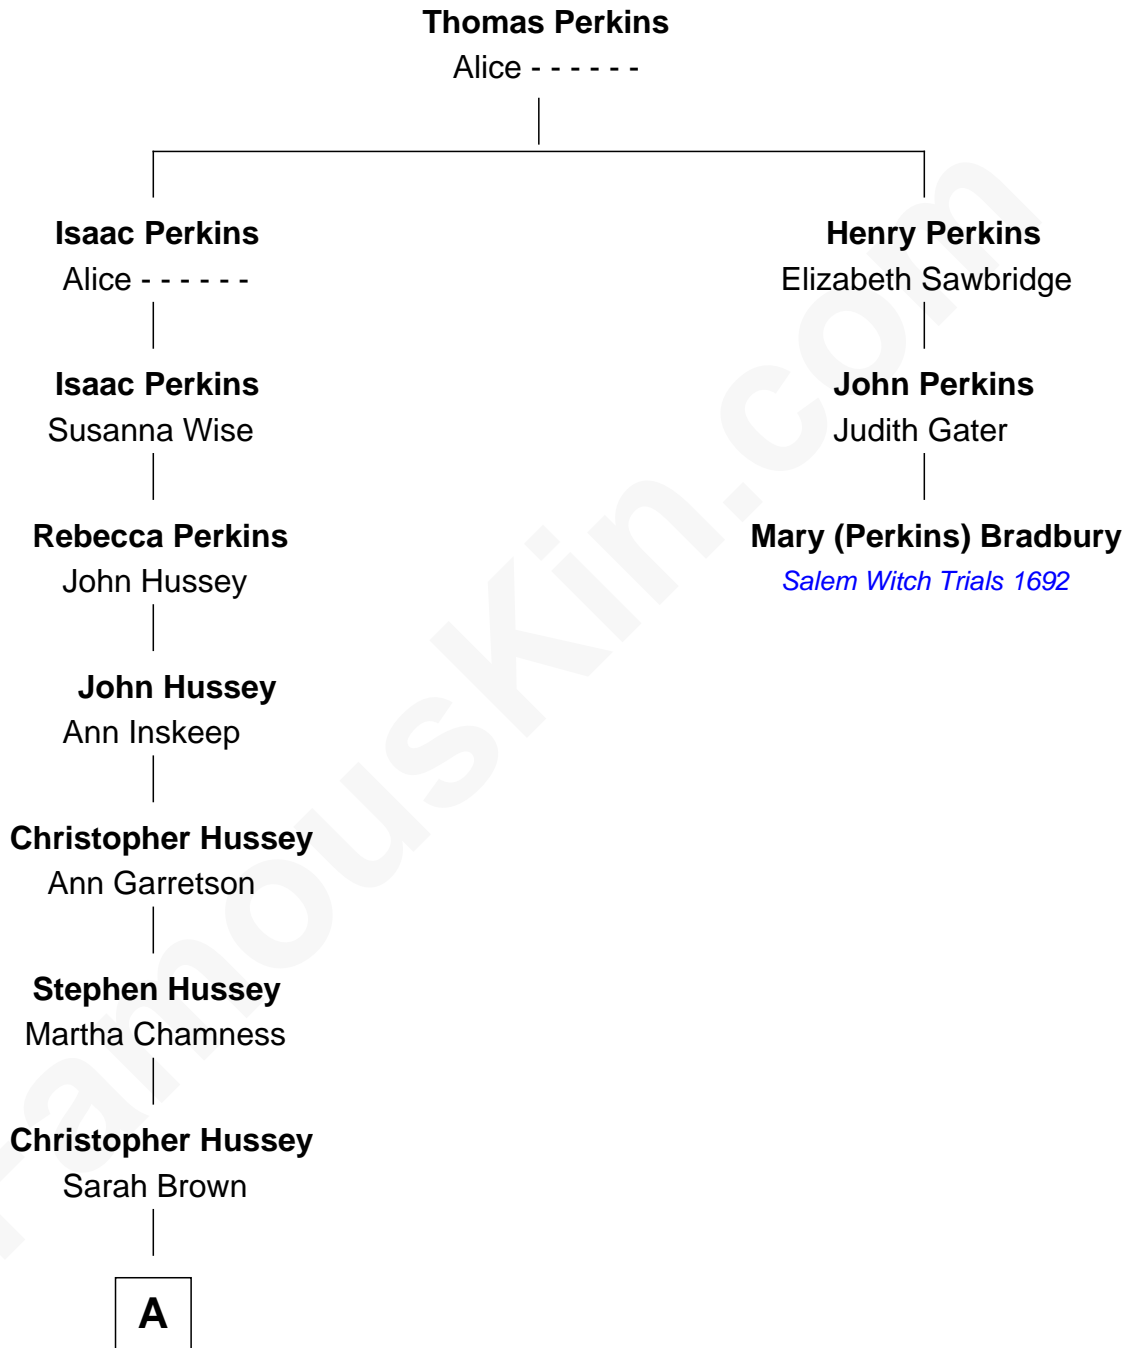

**FamousKin.com**  
**Relationship Chart of**  
**James Dean**  
*Movie Actor*

2nd cousin 10 times removed of

**Mary (Perkins) Bradbury**  
*Convicted of Witchcraft, Salem 1692*

**A**

—  
**Sarah Hussey**  
Isaac Williams

—  
**Betty Williams**  
David Smithson

—  
**Adeline Smithson**  
Edward Woollen

—  
**Emma Woollen**  
Charles Desco Dean

—  
**Winton A. Dean**  
Mildred Marie Wilson

—  
**James Dean**  
*Movie Actor*

FamousKin.com