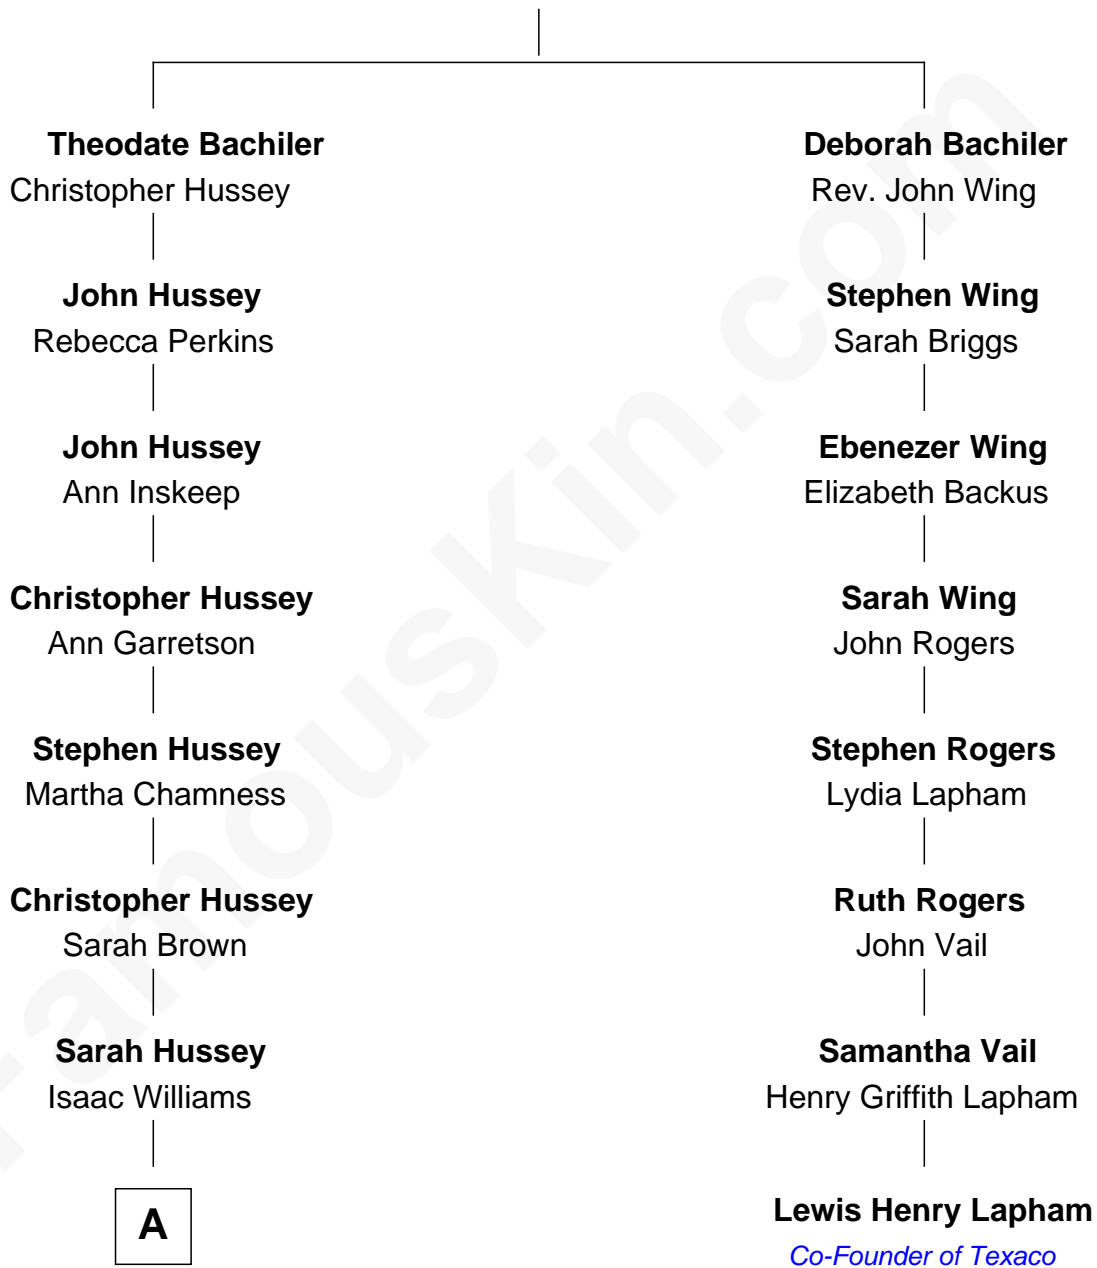

FamousKin.com Relationship Chart of

James Dean

Movie Actor

7th cousin 4 times removed of

Lewis Henry Lapham

Co-Founder of Texaco

Stephen Bachiler

A

—
Betty Williams

David Smithson

—
Adeline Smithson

Edward Woollen

—
Emma Woollen

Charles Desco Dean

—
Winton A. Dean

Mildred Marie Wilson