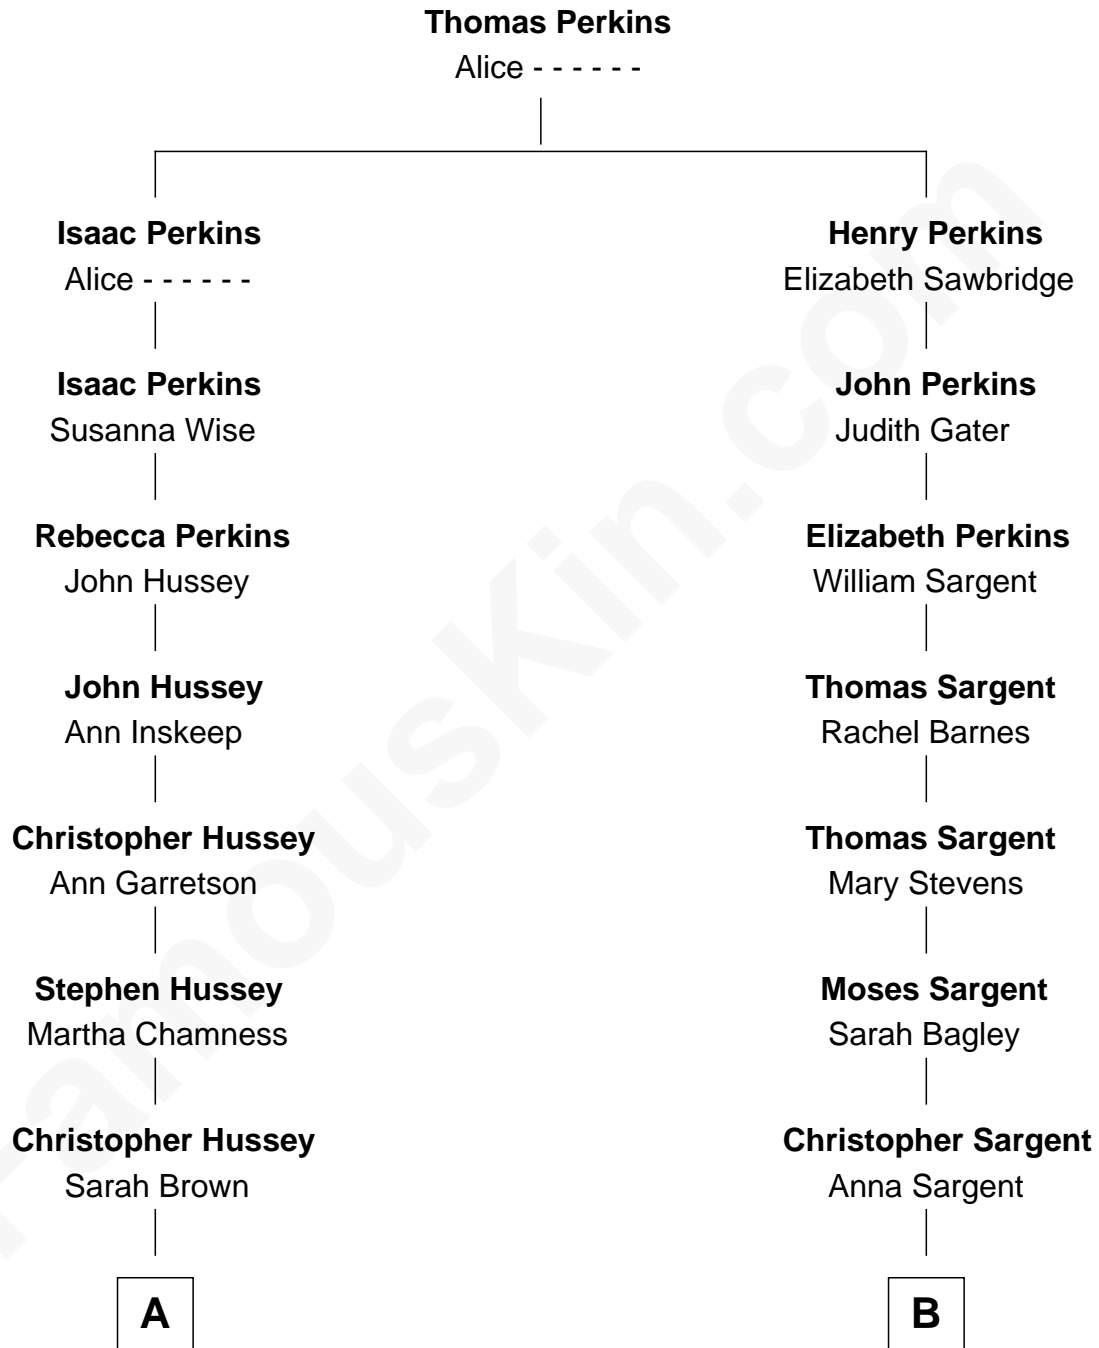

FamousKin.com

Relationship Chart of

James Dean

Movie Actor

10th cousin 2 times removed of

Charles A. Pillsbury
Co-Founder of C.A. Pillsbury Co.

A

Sarah Hussey
Isaac Williams

Betty Williams
David Smithson

Adeline Smithson
Edward Woollen

Emma Woollen
Charles Desco Dean

Winton A. Dean
Mildred Marie Wilson

James Dean
Movie Actor

B

Dorothy Sargent
Joseph Greeley

Polly Greeley
Henry Carleton