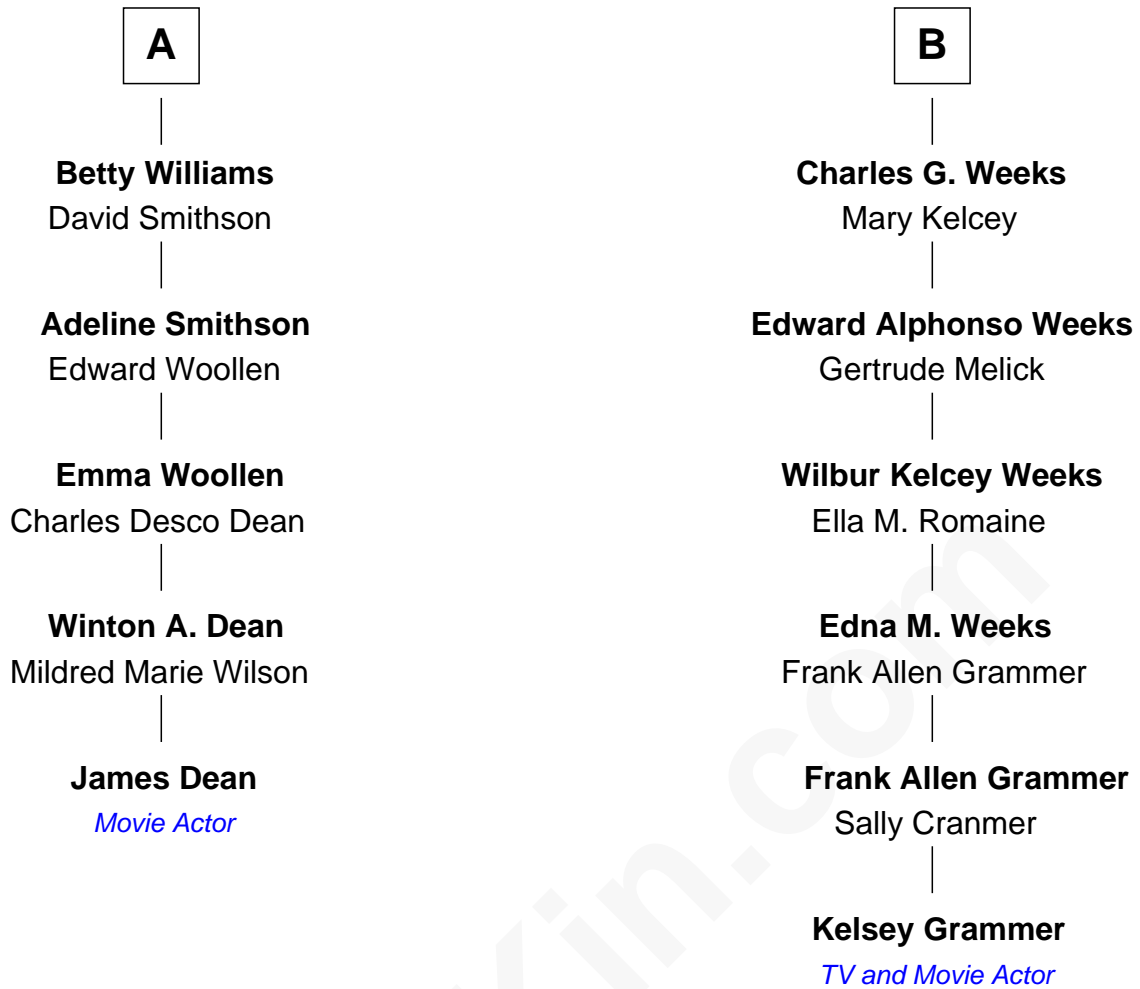

FamousKin.com
Relationship Chart of
James Dean
Movie Actor

11th cousin 1 time removed of

Kelsey Grammer
TV and Movie Actor

Stephen Bachiler

Kelsey Grammer photo by [U.S. Navy Photographer's Mate 2nd Class Valerie S. Guffey](#)