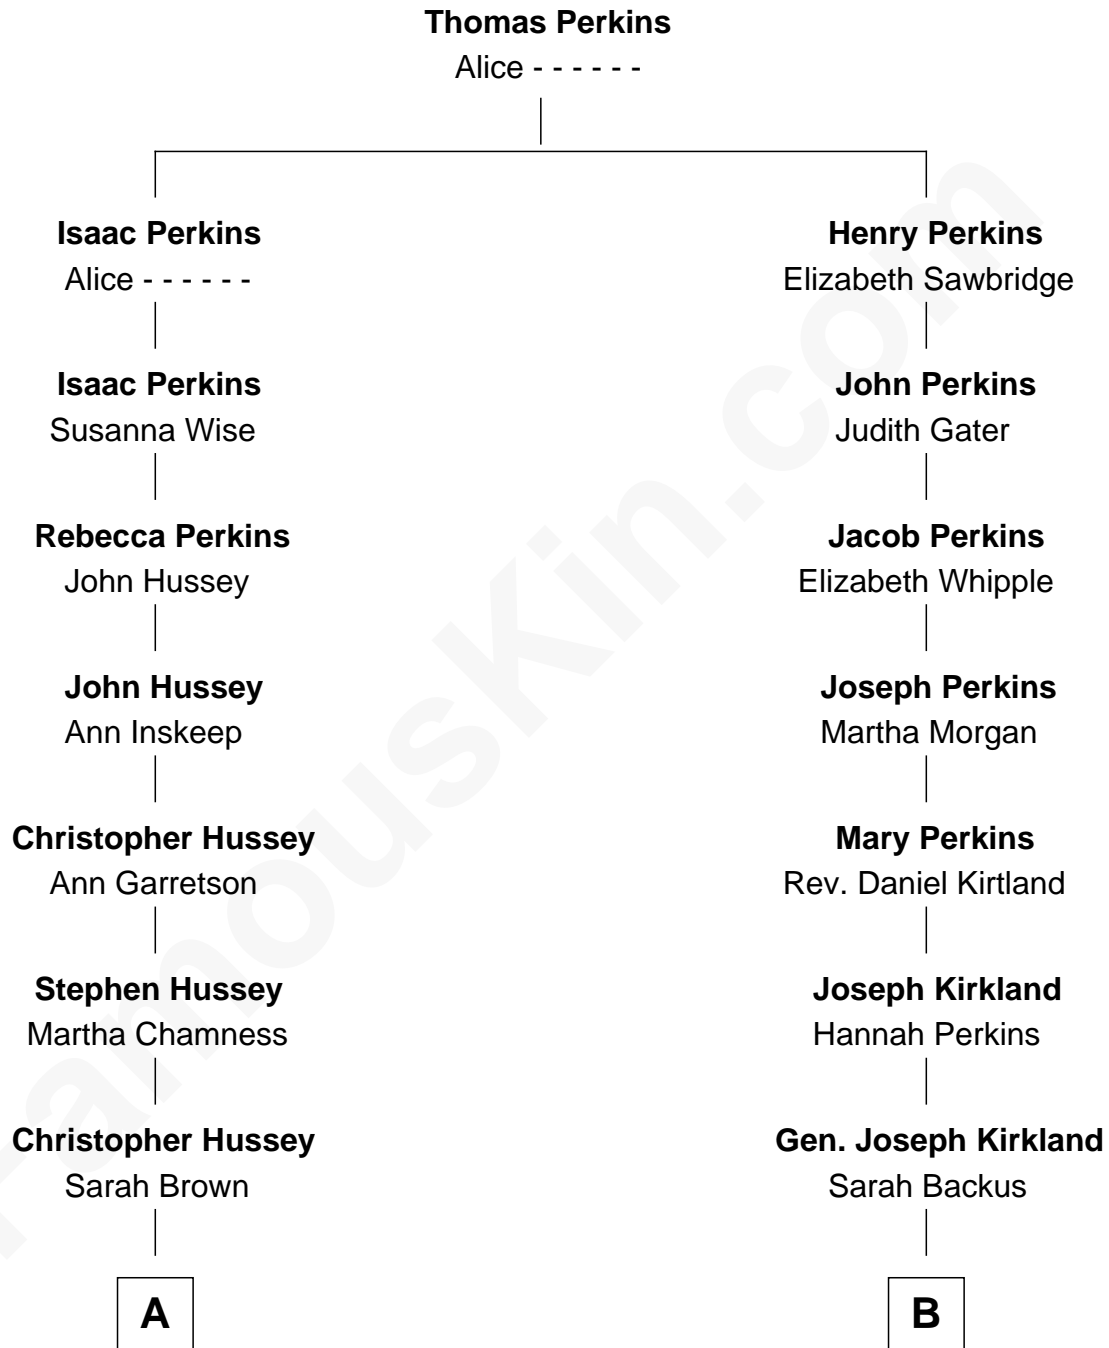

FamousKin.com Relationship Chart of

James Dean
Movie Actor

11th cousin 1 time removed of

John Adams Morgan
1952 Olympic Sailing Gold Medalist

A

Sarah Hussey
Isaac Williams

Betty Williams
David Smithson

Adeline Smithson
Edward Woollen

Emma Woollen
Charles Desco Dean

Winton A. Dean
Mildred Marie Wilson

James Dean
Movie Actor

B

Louisa Kirkland
Charles F. Tracy

Frances Louisa Tracy
John Pierpont Morgan

John Pierpont Morgan
Jane Norton Grew

Henry Sturgis Morgan
Catherine Frances Lovering Adams