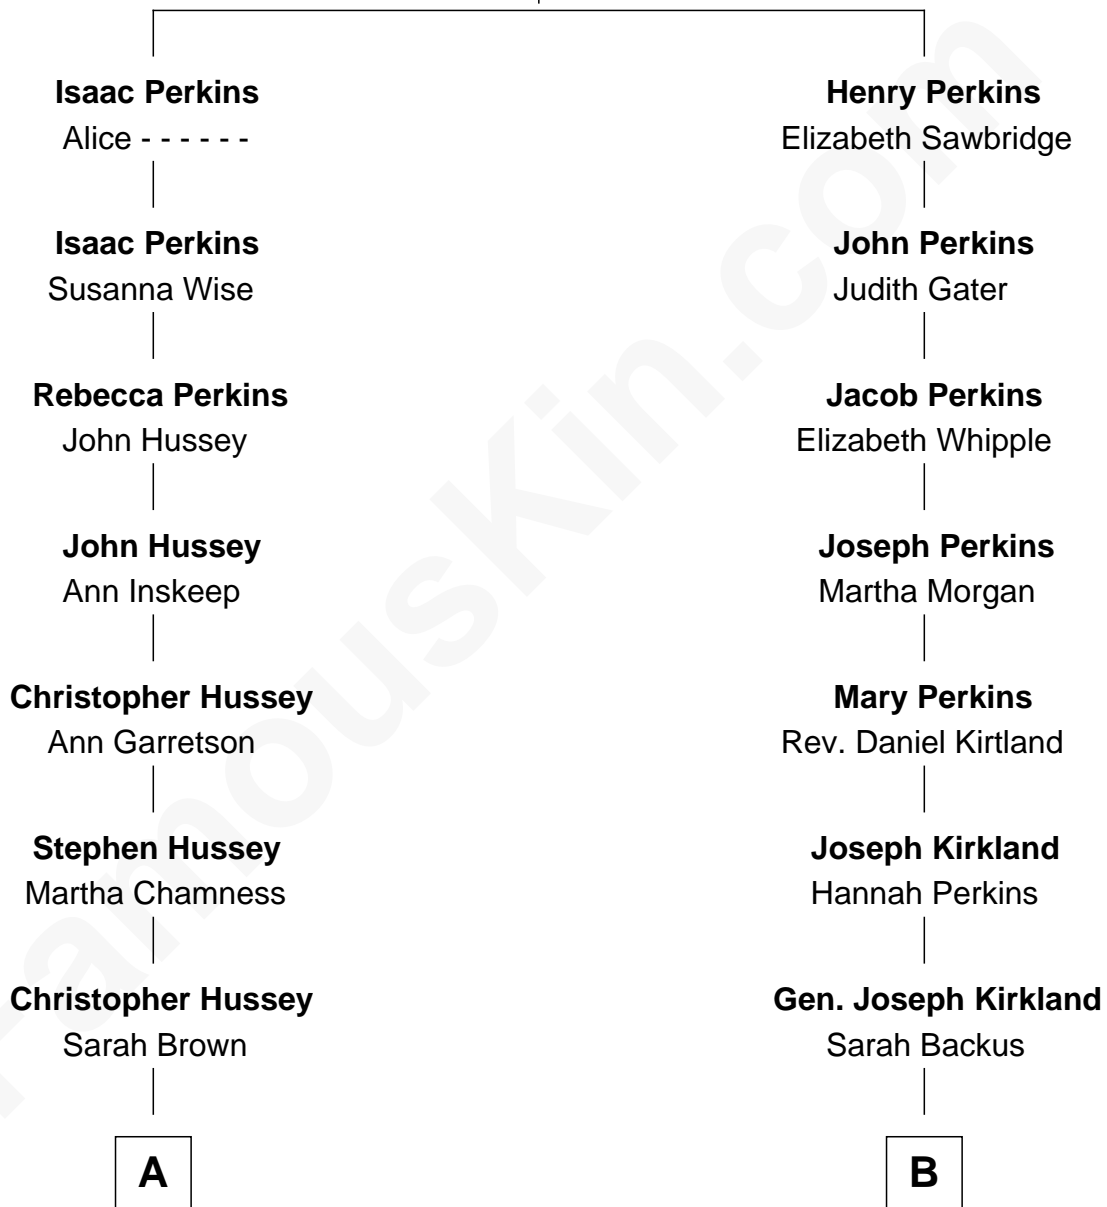

# FamousKin.com Relationship Chart of

**James Dean**

*Movie Actor*

9th cousin 3 times removed of

**J.P. Morgan, Jr.**

*American Banker and Philanthropist*

**Thomas Perkins**

Alice - - - - -

**A**

**Sarah Hussey**  
Isaac Williams

**Betty Williams**  
David Smithson

**Adeline Smithson**  
Edward Woollen

**Emma Woollen**  
Charles Desco Dean

**Winton A. Dean**  
Mildred Marie Wilson

**James Dean**  
*Movie Actor*

**B**

**Louisa Kirkland**  
Charles F. Tracy

**Frances Louisa Tracy**  
John Pierpont Morgan

**J.P. Morgan, Jr.**  
*American Banker and Philanthropist*