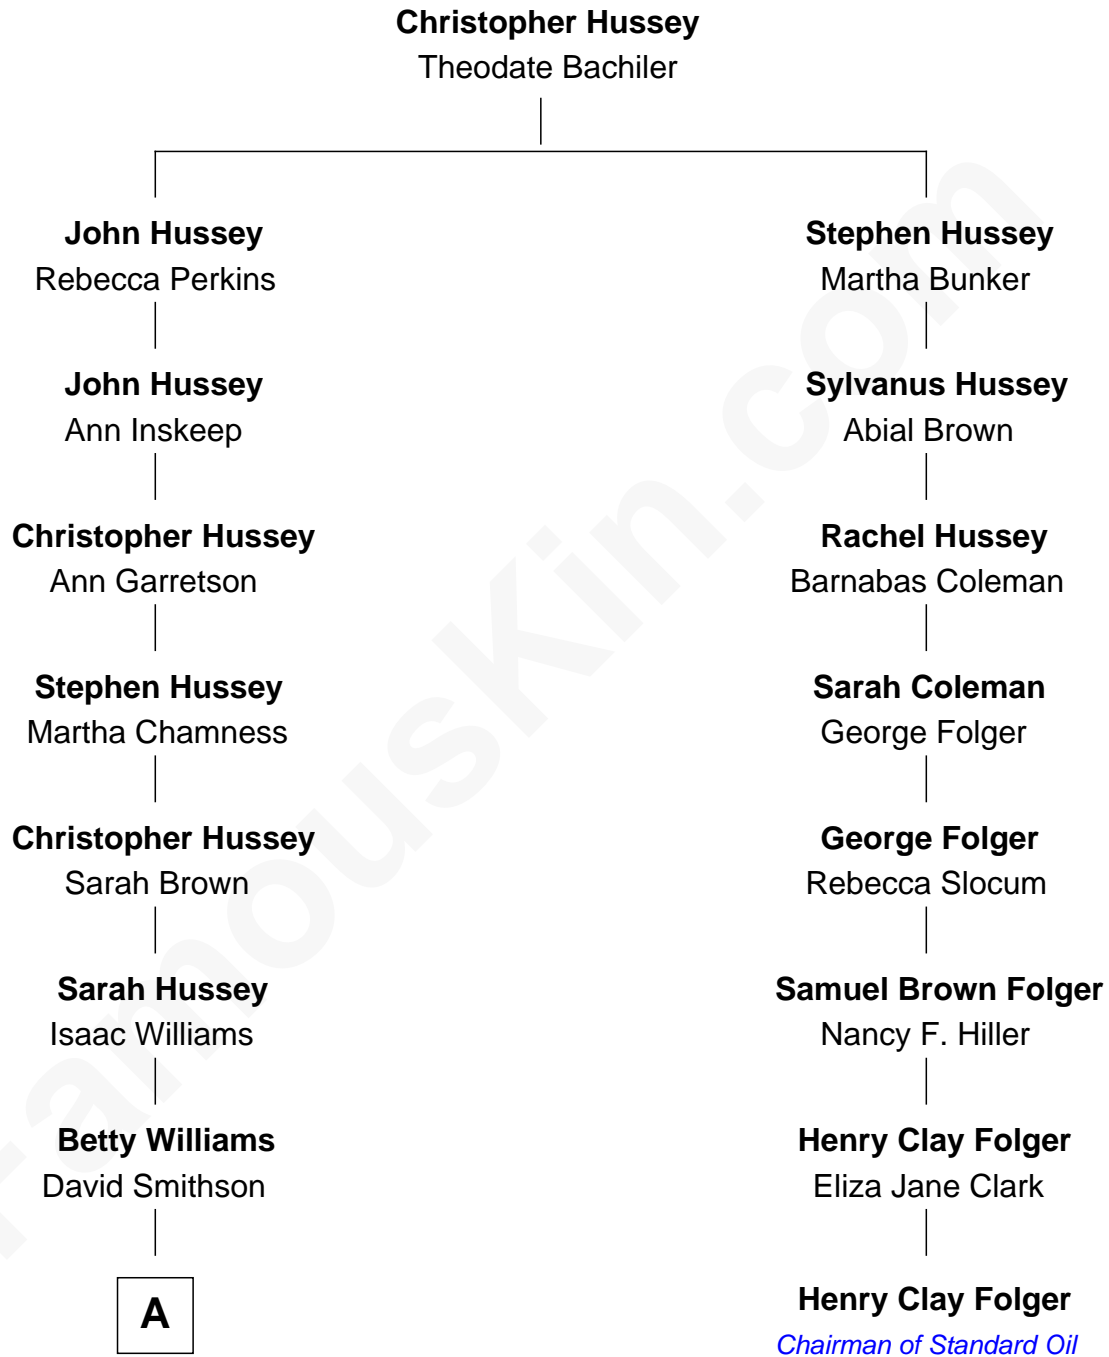

**FamousKin.com**  
**Relationship Chart of**  
**James Dean**  
*Movie Actor*

7th cousin 3 times removed of

**Henry Clay Folger**

*Founder of Folger Shakespeare Library and Chairman of Standard Oil*

**A**

—  
**Adeline Smithson**

Edward Woollen

—  
**Emma Woollen**

Charles Desco Dean

—  
**Winton A. Dean**

Mildred Marie Wilson

—  
**James Dean**

*Movie Actor*