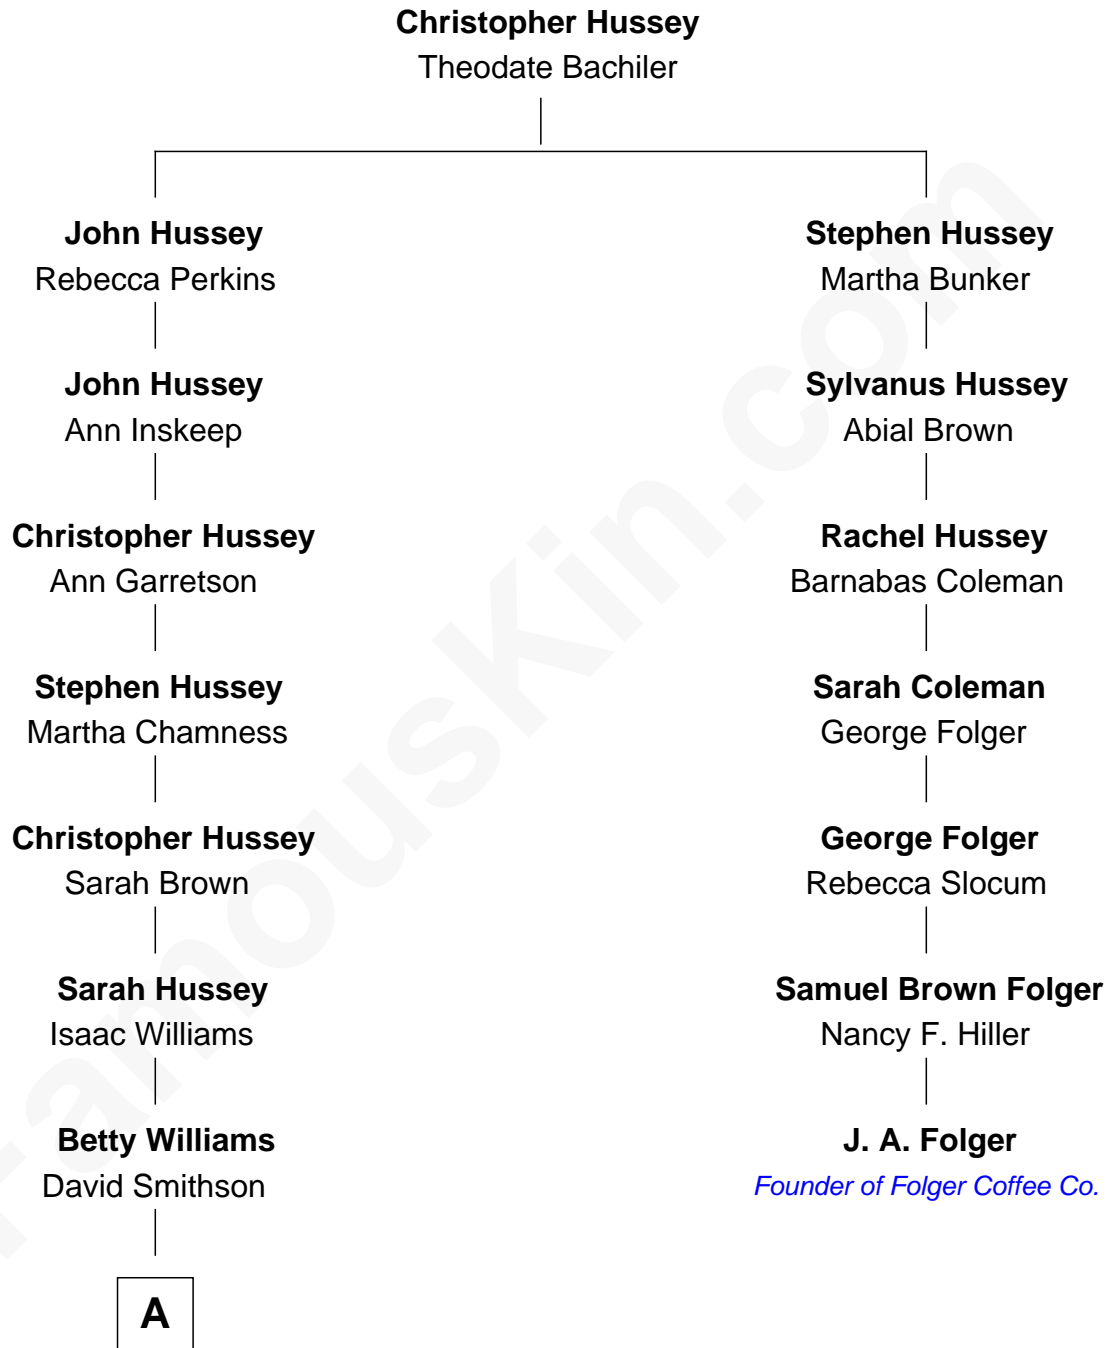

FamousKin.com
Relationship Chart of
James Dean
Movie Actor

6th cousin 4 times removed of

J. A. Folger
Founder of Folger Coffee Company

A

—
Adeline Smithson

Edward Woollen

—
Emma Woollen

Charles Desco Dean

—
Winton A. Dean

Mildred Marie Wilson

—
James Dean

Movie Actor

FamousKin.com