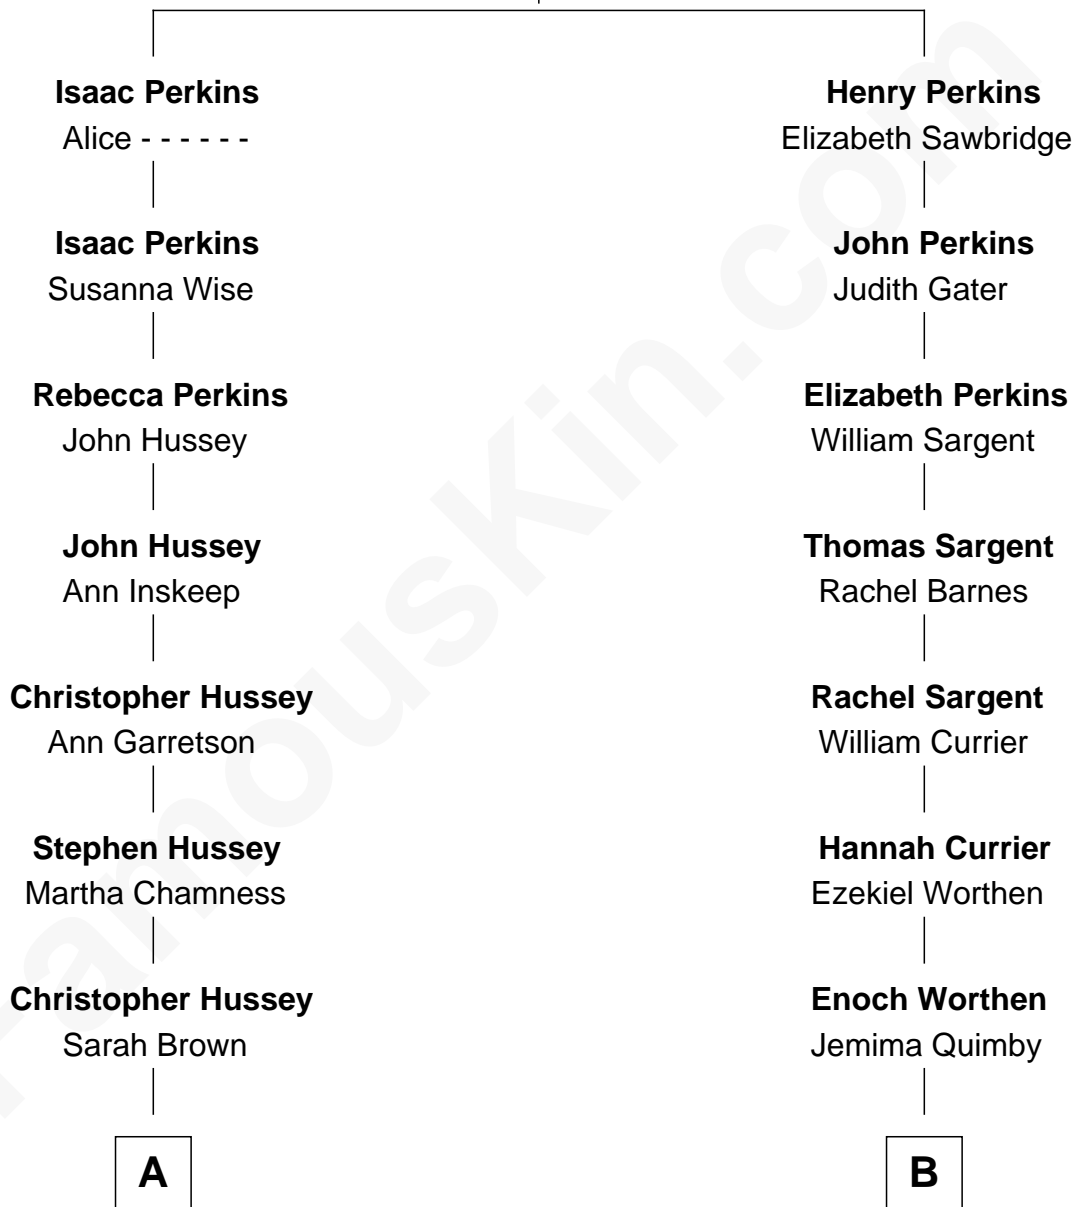

FamousKin.com Relationship Chart of

James Dean

Movie Actor

12th cousin 1 time removed of

Richard Hatch

TV and Movie Actor

Thomas Perkins

Alice - - - - -

A

Sarah Hussey
Isaac Williams

Betty Williams
David Smithson

Adeline Smithson
Edward Woollen

Emma Woollen
Charles Desco Dean

Winton A. Dean
Mildred Marie Wilson

James Dean
Movie Actor

B