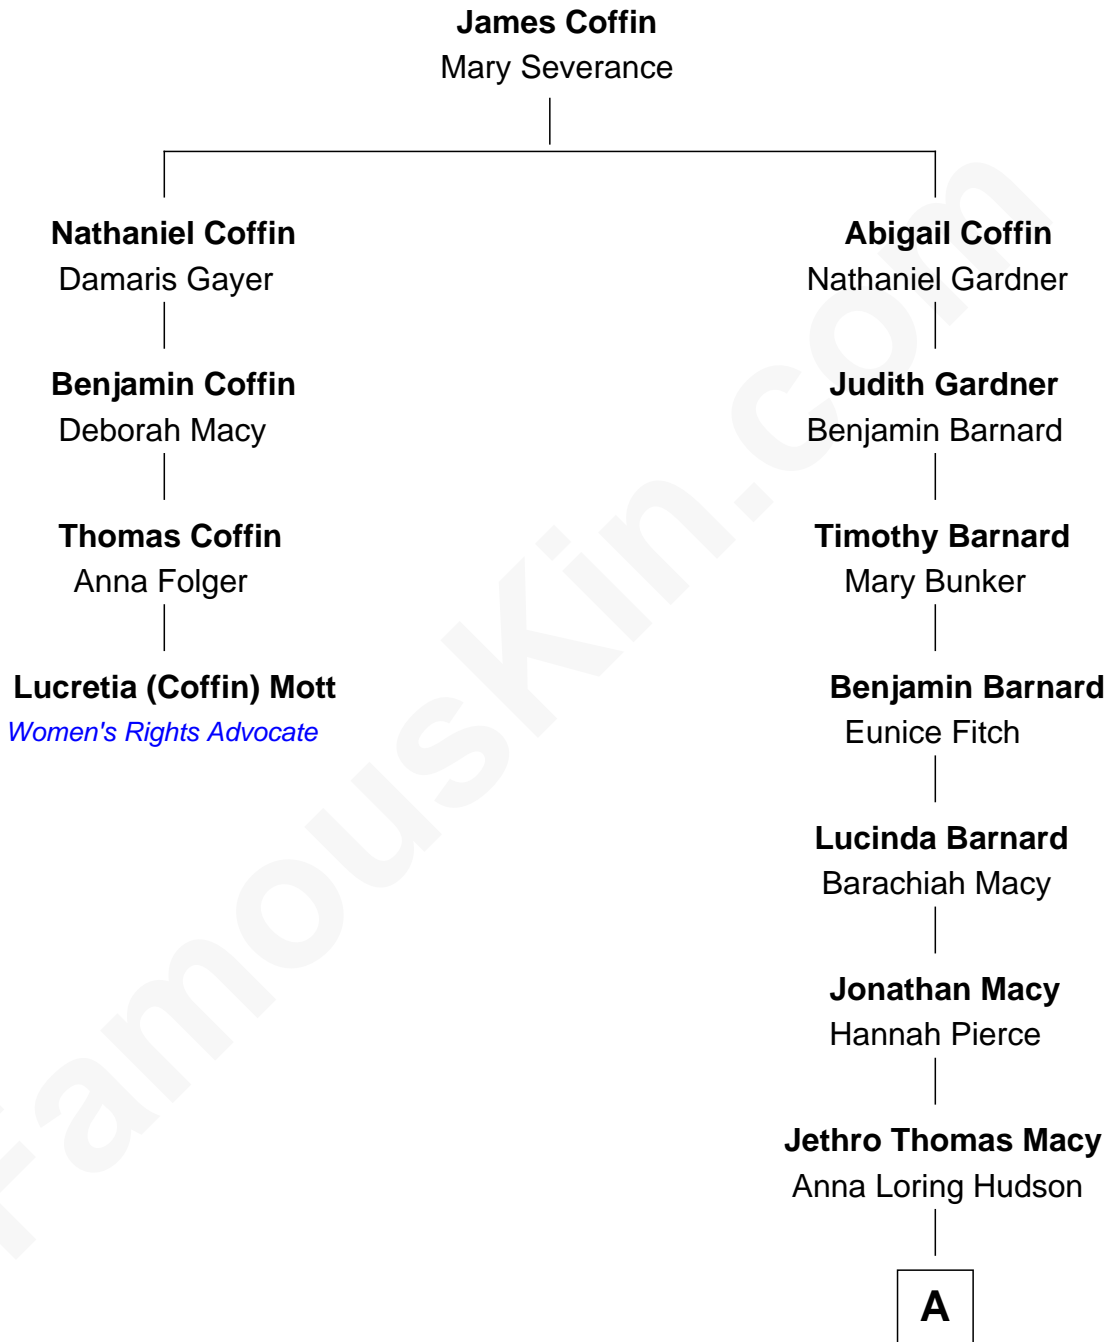

## Relationship Chart of

### Lucretia (Coffin) Mott

*Abolitionist and Women's Rights Advocate*

3rd cousin 8 times removed of

**Matt Bomer**

*TV and Movie Actor*

A

Edward Burton Macy

Bessie Lou Hocker

Ishmael Wilford Macy

Fanny Elizabeth Heller

Martha Alice Macy

Victor Bruce Staton

Elizabeth Macy Staton

John O'Neill Bomer

**Matt Bomer**

*TV and Movie Actor*